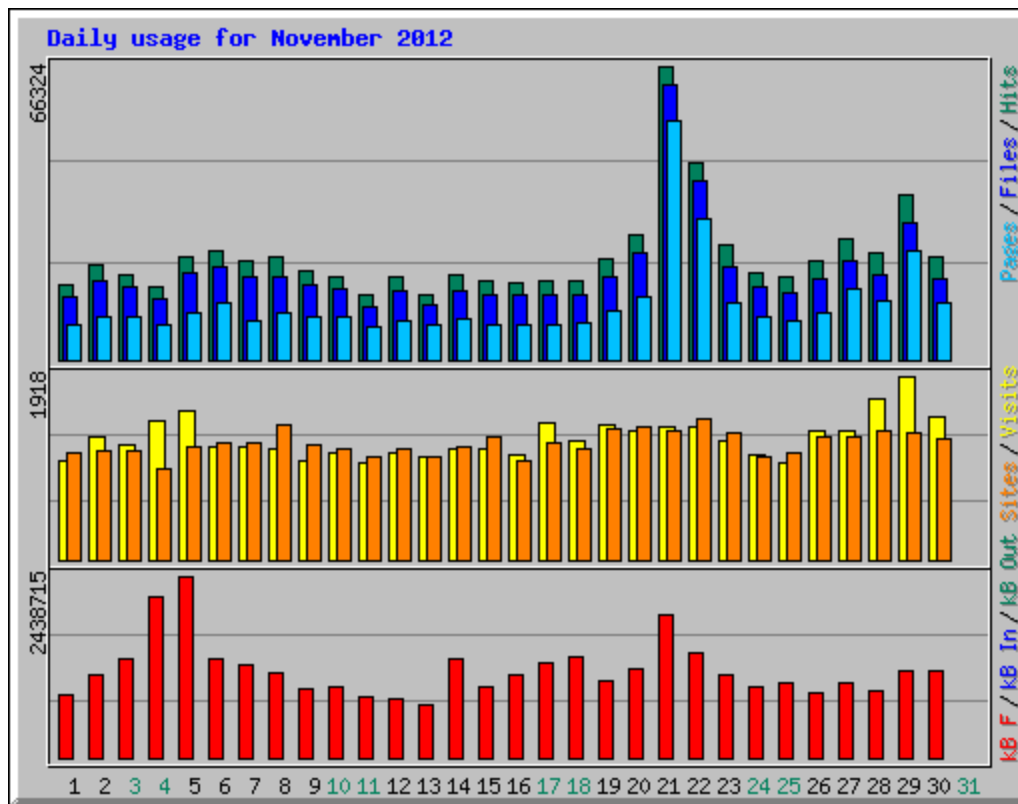

Usage Statistics for envis.frlht.org.in

Summary Period: November 2012

Generated 07-Mar-2013 11:00 IST

[\[Daily Statistics\]](#) [\[Hourly Statistics\]](#) [\[URLs\]](#) [\[Entry\]](#) [\[Exit\]](#) [\[Sites\]](#) [\[Users\]](#) [\[Locations\]](#)

Monthly Statistics for November 2012		
Total Hits	704310	
Total Files	593980	
Total Pages	382777	
Total Visits	38006	
Total kB Files	35559726	
Total kB In	0	
Total kB Out	0	
Total Unique Sites	25361	
Total Unique URLs	3994	
Total Unique Usernames	1	
	Avg	Max
Hits per Hour	978	7779
Hits per Day	23477	66324
Files per Day	19799	61911
Pages per Day	12759	53764
Visits per Day	1266	1918
kB Files per Day	1185324	2438715
kB In per Day	0	0
kB Out per Day	0	0
Hits by Response Code		
Undefined response code	20	
Code 200 - OK	593980	
Code 206 - Partial Content	9847	
Code 301 - Moved Permanently	417	
Code 302 - Found	15700	
Code 304 - Not Modified	18822	
Code 400 - Bad Request	47	
Code 401 - Unauthorized	7	
Code 403 - Forbidden	18	
Code 404 - Not Found	61731	
Code 405 - Method Not Allowed	51	
Code 416 - Requested Range Not Satisfiable	9	
Code 500 - Internal Server Error	3661	