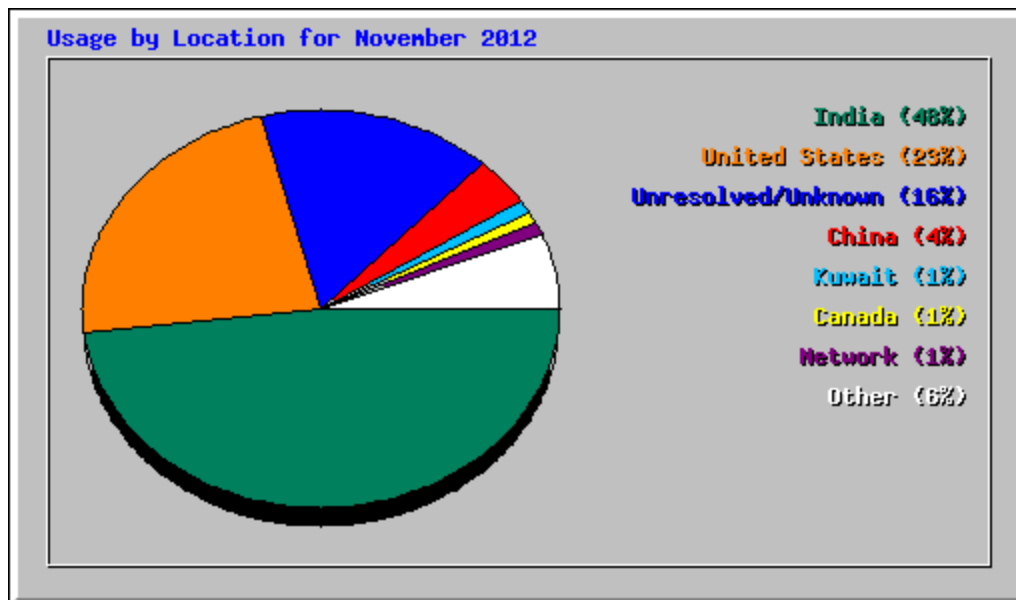

Top 30 of 148 Total Locations											
#	Hits		Files		kB F		kB In		kB Out		Location
1	335088	47.58%	293227	49.37%	18539372	52.14%	0	0.00%	0	0.00%	India
2	158994	22.57%	140736	23.69%	7288508	20.50%	0	0.00%	0	0.00%	United States
3	112572	15.98%	91662	15.43%	5630916	15.84%	0	0.00%	0	0.00%	Unresolved/Unknown
4	26054	3.70%	18647	3.14%	299584	0.84%	0	0.00%	0	0.00%	China
5	9668	1.37%	8269	1.39%	779800	2.19%	0	0.00%	0	0.00%	Kuwait
6	6452	0.92%	4990	0.84%	436567	1.23%	0	0.00%	0	0.00%	Canada
7	5412	0.77%	4884	0.82%	83383	0.23%	0	0.00%	0	0.00%	Network
8	3352	0.48%	2752	0.46%	114493	0.32%	0	0.00%	0	0.00%	Pakistan
9	3210	0.46%	2662	0.45%	187445	0.53%	0	0.00%	0	0.00%	Germany
10	2646	0.38%	2228	0.38%	137863	0.39%	0	0.00%	0	0.00%	Great Britain (UK)
11	2081	0.30%	1874	0.32%	90539	0.25%	0	0.00%	0	0.00%	US Commercial
12	1972	0.28%	1780	0.30%	44270	0.12%	0	0.00%	0	0.00%	Netherlands
13	1892	0.27%	1722	0.29%	184493	0.52%	0	0.00%	0	0.00%	Japan
14	1837	0.26%	1493	0.25%	84649	0.24%	0	0.00%	0	0.00%	France
15	1649	0.23%	1447	0.24%	77279	0.22%	0	0.00%	0	0.00%	Russian Federation
16	1622	0.23%	1472	0.25%	99687	0.28%	0	0.00%	0	0.00%	Sri Lanka
17	1594	0.23%	1268	0.21%	93383	0.26%	0	0.00%	0	0.00%	Bangladesh
18	1518	0.22%	1020	0.17%	14693	0.04%	0	0.00%	0	0.00%	Ethiopia
19	1489	0.21%	1247	0.21%	118203	0.33%	0	0.00%	0	0.00%	Indonesia
20	1437	0.20%	1266	0.21%	79437	0.22%	0	0.00%	0	0.00%	Australia
21	1434	0.20%	1222	0.21%	95555	0.27%	0	0.00%	0	0.00%	Malaysia
22	1356	0.19%	1168	0.20%	52604	0.15%	0	0.00%	0	0.00%	United Arab Emirates
23	1347	0.19%	1076	0.18%	58511	0.16%	0	0.00%	0	0.00%	Saudi Arabia
24	1150	0.16%	1001	0.17%	67544	0.19%	0	0.00%	0	0.00%	Singapore
25	1017	0.14%	898	0.15%	63510	0.18%	0	0.00%	0	0.00%	Philippines
26	952	0.14%	832	0.14%	44969	0.13%	0	0.00%	0	0.00%	Thailand
27	853	0.12%	717	0.12%	49514	0.14%	0	0.00%	0	0.00%	Ukraine
28	813	0.12%	680	0.11%	33801	0.10%	0	0.00%	0	0.00%	Brazil