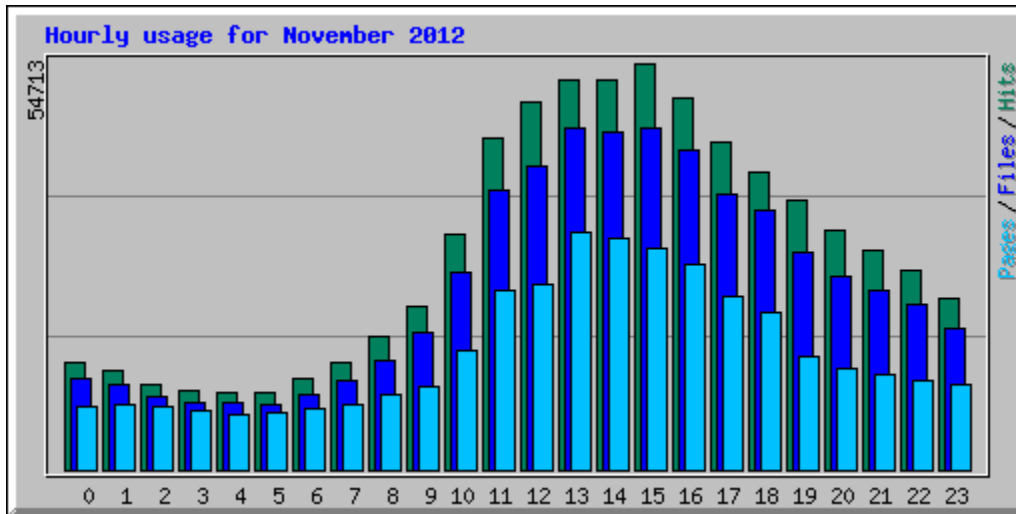

23	26107	3.71%	21048	3.54%	12810	3.35%	1244	3.27%	1332	5.25%	1113841	3.13%	0	0.00%	0	0.00%
24	19673	2.79%	16259	2.74%	9786	2.56%	1104	2.90%	1083	4.27%	951900	2.68%	0	0.00%	0	0.00%
25	18612	2.64%	15242	2.57%	8840	2.31%	1009	2.65%	1124	4.43%	997866	2.81%	0	0.00%	0	0.00%
26	22175	3.15%	18305	3.08%	10632	2.78%	1354	3.56%	1289	5.08%	857780	2.41%	0	0.00%	0	0.00%
27	27338	3.88%	22513	3.79%	15958	4.17%	1347	3.54%	1289	5.08%	1013285	2.85%	0	0.00%	0	0.00%
28	24279	3.45%	19311	3.25%	13229	3.46%	1681	4.42%	1350	5.32%	889886	2.50%	0	0.00%	0	0.00%
29	37300	5.30%	30926	5.21%	24693	6.45%	1918	5.05%	1319	5.20%	1170135	3.29%	0	0.00%	0	0.00%
30	23376	3.32%	18119	3.05%	12867	3.36%	1494	3.93%	1259	4.96%	1168108	3.28%	0	0.00%	0	0.00%

Hourly Statistics for November 2012																		
Hour	Hits			Files			Pages			kB F		kB In		kB Out				
	Avg	Total		Avg	Total		Avg	Total		Avg	Total	Avg	Total	Avg	Total			
0	480	14416	2.05%	405	12177	2.05%	280	8404	2.20%	20431	612938	1.72%	0	0	0.00%	0	0	0.00%
1	444	13322	1.89%	382	11474	1.93%	291	8758	2.29%	18419	552583	1.55%	0	0	0.00%	0	0	0.00%
2	384	11531	1.64%	330	9920	1.67%	287	8617	2.25%	13998	419939	1.18%	0	0	0.00%	0	0	0.00%
3	351	10553	1.50%	305	9157	1.54%	261	7830	2.05%	16718	501540	1.41%	0	0	0.00%	0	0	0.00%
4	343	10304	1.46%	297	8911	1.50%	248	7453	1.95%	15084	452516	1.27%	0	0	0.00%	0	0	0.00%
5	347	10436	1.48%	296	8885	1.50%	257	7720	2.02%	16942	508262	1.43%	0	0	0.00%	0	0	0.00%
6	410	12313	1.75%	338	10168	1.71%	275	8274	2.16%	17668	530036	1.49%	0	0	0.00%	0	0	0.00%
7	479	14397	2.04%	401	12032	2.03%	293	8811	2.30%	19714	591406	1.66%	0	0	0.00%	0	0	0.00%
8	593	17807	2.53%	492	14761	2.49%	334	10033	2.62%	25685	770546	2.17%	0	0	0.00%	0	0	0.00%
9	734	22024	3.13%	617	18510	3.12%	372	11174	2.92%	35511	1065323	3.00%	0	0	0.00%	0	0	0.00%
10	1052	31572	4.48%	884	26537	4.47%	534	16043	4.19%	58315	1749446	4.92%	0	0	0.00%	0	0	0.00%
11	1483	44514	6.32%	1252	37576	6.33%	807	24218	6.33%	105227	3156798	8.88%	0	0	0.00%	0	0	0.00%
12	1651	49536	7.03%	1363	40901	6.89%	832	24987	6.53%	86259	2587776	7.28%	0	0	0.00%	0	0	0.00%
13	1749	52491	7.45%	1530	45923	7.73%	1066	31994	8.36%	77113	2313380	6.51%	0	0	0.00%	0	0	0.00%
14	1748	52464	7.45%	1514	45427	7.65%	1037	31114	8.13%	79055	2371644	6.67%	0	0	0.00%	0	0	0.00%
15	1823	54713	7.77%	1527	45824	7.71%	997	29916	7.82%	77602	2328071	6.55%	0	0	0.00%	0	0	0.00%
16	1669	50080	7.11%	1433	43003	7.24%	924	27744	7.25%	78822	2364674	6.65%	0	0	0.00%	0	0	0.00%
17	1467	44027	6.25%	1236	37089	6.24%	777	23329	6.09%	62024	1860721	5.23%	0	0	0.00%	0	0	0.00%
18	1338	40141	5.70%	1164	34934	5.88%	709	21275	5.56%	62509	1875272	5.27%	0	0	0.00%	0	0	0.00%
19	1211	36343	5.16%	972	29168	4.91%	511	15355	4.01%	60215	1806442	5.08%	0	0	0.00%	0	0	0.00%