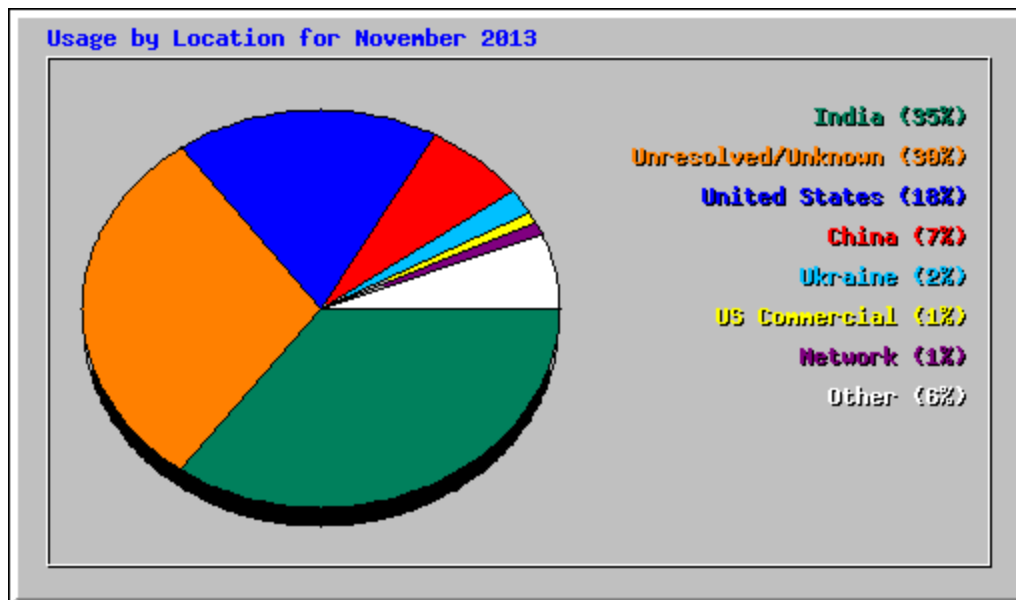

Top 30 of 125 Total Locations											
#	Hits		Files		kB F		kB In	kB Out	Location		
1	77359	35.17%	66506	37.91%	4785602	43.80%	0	0.00%	0	0.00%	India
2	65597	29.83%	52506	29.93%	2617608	23.96%	0	0.00%	0	0.00%	Unresolved/Unknown
3	39385	17.91%	31496	17.95%	1989604	18.21%	0	0.00%	0	0.00%	United States
4	15962	7.26%	11659	6.65%	321719	2.94%	0	0.00%	0	0.00%	China
5	4746	2.16%	3535	2.02%	30548	0.28%	0	0.00%	0	0.00%	Ukraine
6	1363	0.62%	1284	0.73%	68143	0.62%	0	0.00%	0	0.00%	US Commercial
7	1236	0.56%	1170	0.67%	12837	0.12%	0	0.00%	0	0.00%	Network
8	1059	0.48%	938	0.53%	71719	0.66%	0	0.00%	0	0.00%	Germany
9	1051	0.48%	891	0.51%	173827	1.59%	0	0.00%	0	0.00%	Pakistan
10	1019	0.46%	968	0.55%	29491	0.27%	0	0.00%	0	0.00%	France
11	776	0.35%	555	0.32%	38482	0.35%	0	0.00%	0	0.00%	Canada
12	719	0.33%	607	0.35%	54846	0.50%	0	0.00%	0	0.00%	Finland
13	692	0.31%	638	0.36%	44839	0.41%	0	0.00%	0	0.00%	Philippines
14	586	0.27%	520	0.30%	35223	0.32%	0	0.00%	0	0.00%	United Arab Emirates
15	548	0.25%	469	0.27%	44094	0.40%	0	0.00%	0	0.00%	Great Britain (UK)
16	545	0.25%	388	0.22%	16776	0.15%	0	0.00%	0	0.00%	Netherlands
17	507	0.23%	453	0.26%	42455	0.39%	0	0.00%	0	0.00%	Sri Lanka
18	396	0.18%	357	0.20%	33114	0.30%	0	0.00%	0	0.00%	Indonesia
19	338	0.15%	301	0.17%	35904	0.33%	0	0.00%	0	0.00%	Singapore
20	335	0.15%	304	0.17%	8614	0.08%	0	0.00%	0	0.00%	Macedonia
21	308	0.14%	286	0.16%	54014	0.49%	0	0.00%	0	0.00%	Malaysia
22	301	0.14%	249	0.14%	40205	0.37%	0	0.00%	0	0.00%	Japan
23	290	0.13%	262	0.15%	19734	0.18%	0	0.00%	0	0.00%	Ghana
24	271	0.12%	171	0.10%	8769	0.08%	0	0.00%	0	0.00%	Hong Kong
25	227	0.10%	174	0.10%	8612	0.08%	0	0.00%	0	0.00%	Russian Federation
26	223	0.10%	202	0.12%	16096	0.15%	0	0.00%	0	0.00%	Australia
27	221	0.10%	187	0.11%	14861	0.14%	0	0.00%	0	0.00%	Kuwait
28	217	0.10%	194	0.11%	16098	0.15%	0	0.00%	0	0.00%	Bangladesh