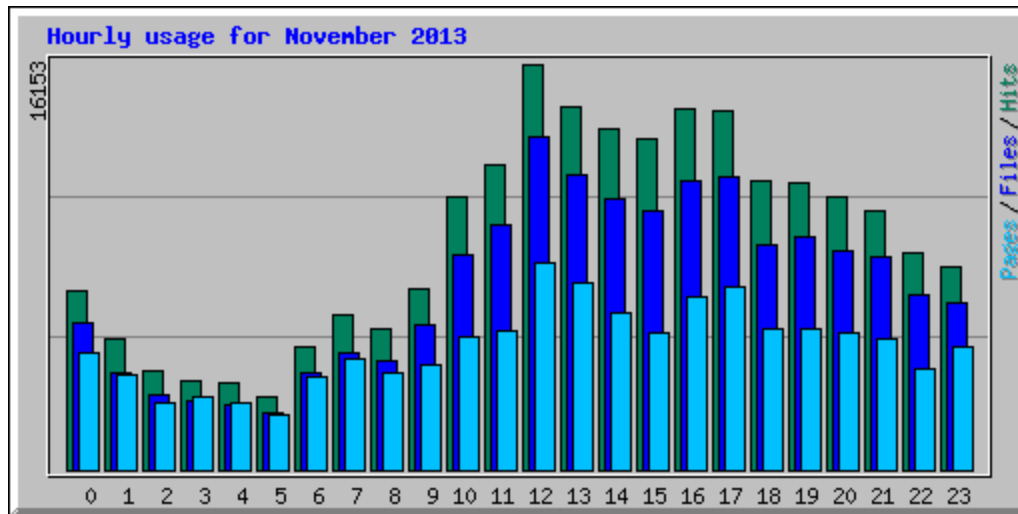

Monthly Statistics for November 2013		
Total Hits	219934	
Total Files	175426	
Total Pages	118202	
Total Visits	18142	
Total kB Files	10925598	
Total kB In	0	
Total kB Out	0	
Total Unique Sites	14060	
Total Unique URLs	2951	
Total Unique Referrers	2	
Total Unique Usernames	1	
	Avg	Max
Hits per Hour	916	3157
Hits per Day	21993	26963
Files per Day	17542	21750
Pages per Day	11820	15413
Visits per Day	1814	2106
kB Files per Day	1092560	1667575
kB In per Day	0	0
kB Out per Day	0	0
Hits by Response Code		
Undefined response code	21	
Code 200 - OK	175426	
Code 206 - Partial Content	4961	
Code 301 - Moved Permanently	130	
Code 302 - Found	15077	
Code 304 - Not Modified	6854	
Code 400 - Bad Request	60	
Code 401 - Unauthorized	3	
Code 404 - Not Found	15154	
Code 405 - Method Not Allowed	2	
Code 500 - Internal Server Error	2246	

### Daily Statistics for November 2013

Day	Hits		Files		Pages		Visits		Sites		kB F		kB In	kB Out		
21	22837	10.38%	18070	10.30%	12641	10.69%	1694	9.34%	1706	12.13%	943158	8.63%	0	0.00%	0	0.00%
22	22604	10.28%	17140	9.77%	11882	10.05%	1815	10.00%	1884	13.40%	872787	7.99%	0	0.00%	0	0.00%
23	23026	10.47%	18071	10.30%	12970	10.97%	2106	11.61%	1795	12.77%	1088066	9.96%	0	0.00%	0	0.00%
24	18509	8.42%	15147	8.63%	9863	8.34%	1919	10.58%	1689	12.01%	1667575	15.26%	0	0.00%	0	0.00%
25	23588	10.73%	18835	10.74%	11981	10.14%	2090	11.52%	2021	14.37%	1169793	10.71%	0	0.00%	0	0.00%
26	26963	12.26%	21750	12.40%	15413	13.04%	1932	10.65%	2086	14.84%	1111041	10.17%	0	0.00%	0	0.00%
27	24027	10.92%	19267	10.98%	12298	10.40%	1987	10.95%	2110	15.01%	1233634	11.29%	0	0.00%	0	0.00%
28	23704	10.78%	19100	10.89%	12172	10.30%	2084	11.49%	2077	14.77%	1178880	10.79%	0	0.00%	0	0.00%
29	23910	10.87%	19228	10.96%	13263	11.22%	1813	9.99%	1653	11.76%	1083637	9.92%	0	0.00%	0	0.00%
30	10766	4.90%	8818	5.03%	5719	4.84%	800	4.41%	777	5.53%	577029	5.28%	0	0.00%	0	0.00%