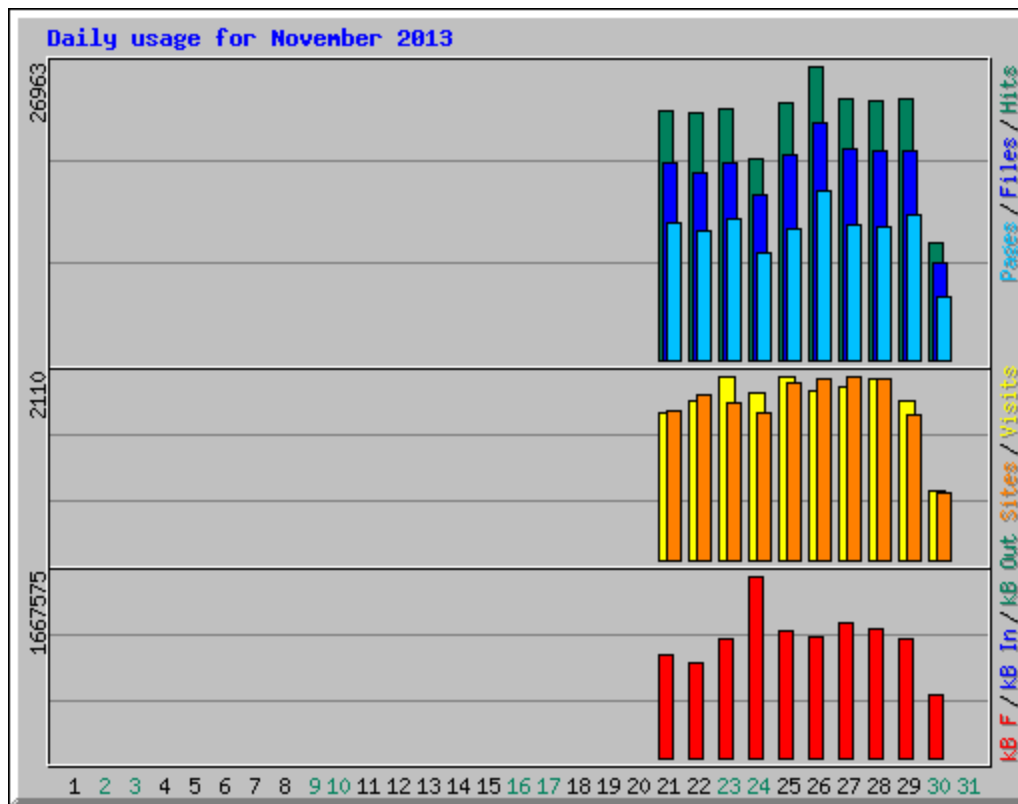

# Usage Statistics for envis.frlht.org.in

Summary Period: November 2013

Generated 03-Dec-2013 12:00 IST

[\[Daily Statistics\]](#) [\[Hourly Statistics\]](#) [\[URLs\]](#) [\[Entry\]](#) [\[Exit\]](#) [\[Sites\]](#) [\[Referrers\]](#) [\[Search\]](#) [\[Users\]](#) [\[Locations\]](#)

Monthly Statistics for November 2013		
Total Hits	219934	
Total Files	175426	
Total Pages	118202	
Total Visits	18142	
Total kB Files	10925598	
Total kB In	0	
Total kB Out	0	
Total Unique Sites	14060	
Total Unique URLs	2951	
Total Unique Referrers	2	
Total Unique Usernames	1	
	Avg	Max
Hits per Hour	916	3157
Hits per Day	21993	26963
Files per Day	17542	21750
Pages per Day	11820	15413
Visits per Day	1814	2106
kB Files per Day	1092560	1667575
kB In per Day	0	0
kB Out per Day	0	0
Hits by Response Code		
Undefined response code	21	
Code 200 - OK	175426	
Code 206 - Partial Content	4961	
Code 301 - Moved Permanently	130	
Code 302 - Found	15077	
Code 304 - Not Modified	6854	
Code 400 - Bad Request	60	
Code 401 - Unauthorized	3	
Code 404 - Not Found	15154	
Code 405 - Method Not Allowed	2	
Code 500 - Internal Server Error	2246	