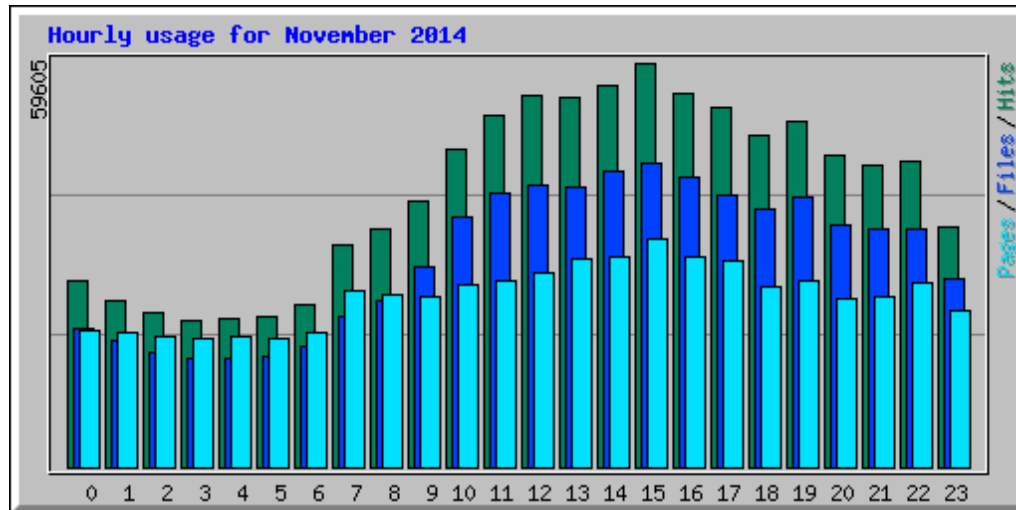

24	33262	3.42%	25398	3.43%	19998	3.30%	3512	3.38%	2541	4.86%	1053653	3.30%	0	0.00%	0	0.00%
25	39403	4.05%	29454	3.98%	24424	4.03%	3664	3.53%	2431	4.65%	1402533	4.39%	0	0.00%	0	0.00%
26	35570	3.66%	28811	3.89%	20589	3.40%	2898	2.79%	2539	4.86%	1276053	3.99%	0	0.00%	0	0.00%
27	30651	3.15%	24381	3.29%	17688	2.92%	2743	2.64%	2383	4.56%	1293740	4.05%	0	0.00%	0	0.00%
28	28833	2.96%	22944	3.10%	16326	2.69%	2659	2.56%	2233	4.27%	1061943	3.32%	0	0.00%	0	0.00%
29	28118	2.89%	22178	3.00%	16805	2.77%	3010	2.90%	2137	4.09%	909603	2.85%	0	0.00%	0	0.00%
30	27336	2.81%	21904	2.96%	17406	2.87%	2239	2.16%	1920	3.67%	869227	2.72%	0	0.00%	0	0.00%

Hourly Statistics for November 2014																		
Hour	Hits			Files			Pages			kB F		kB In		kB Out				
	Avg	Total		Avg	Total		Avg	Total		Avg	Total	Avg	Total	Avg	Total			
0	912	27373	2.81%	679	20381	2.75%	673	20214	3.33%	30580	917401	2.87%	0	0	0.00%	0	0	0.00%
1	821	24650	2.53%	617	18535	2.50%	664	19927	3.29%	24834	745020	2.33%	0	0	0.00%	0	0	0.00%
2	754	22642	2.33%	558	16766	2.26%	644	19322	3.19%	19772	593149	1.86%	0	0	0.00%	0	0	0.00%
3	716	21481	2.21%	531	15948	2.15%	626	18805	3.10%	17238	517152	1.62%	0	0	0.00%	0	0	0.00%
4	728	21852	2.25%	536	16086	2.17%	637	19120	3.15%	16823	504680	1.58%	0	0	0.00%	0	0	0.00%
5	735	22054	2.27%	543	16315	2.20%	629	18891	3.12%	16227	486805	1.52%	0	0	0.00%	0	0	0.00%
6	801	24053	2.47%	592	17787	2.40%	661	19833	3.27%	18743	562282	1.76%	0	0	0.00%	0	0	0.00%
7	1093	32794	3.37%	739	22190	3.00%	866	25980	4.29%	25716	771473	2.42%	0	0	0.00%	0	0	0.00%
8	1167	35033	3.60%	816	24487	3.31%	846	25401	4.19%	32626	978786	3.06%	0	0	0.00%	0	0	0.00%
9	1302	39073	4.02%	982	29477	3.98%	837	25114	4.14%	40889	1226668	3.84%	0	0	0.00%	0	0	0.00%
10	1559	46774	4.81%	1229	36874	4.98%	894	26820	4.42%	59258	1777753	5.57%	0	0	0.00%	0	0	0.00%
11	1724	51724	5.32%	1344	40335	5.45%	912	27374	4.52%	62612	1878350	5.88%	0	0	0.00%	0	0	0.00%
12	1825	54765	5.63%	1388	41660	5.63%	952	28580	4.71%	66127	1983819	6.21%	0	0	0.00%	0	0	0.00%
13	1814	54444	5.60%	1373	41190	5.56%	1022	30679	5.06%	59716	1791469	5.61%	0	0	0.00%	0	0	0.00%
14	1872	56181	5.77%	1451	43531	5.88%	1028	30850	5.09%	65174	1955223	6.12%	0	0	0.00%	0	0	0.00%
15	1986	59605	6.13%	1491	44743	6.04%	1122	33686	5.56%	69525	2085750	6.53%	0	0	0.00%	0	0	0.00%
16	1835	55052	5.66%	1423	42704	5.77%	1031	30959	5.11%	62203	1866103	5.84%	0	0	0.00%	0	0	0.00%
17	1764	52930	5.44%	1335	40055	5.41%	1010	30319	5.00%	60382	1811473	5.67%	0	0	0.00%	0	0	0.00%
18	1627	48811	5.02%	1263	37896	5.12%	882	26487	4.37%	57117	1713520	5.36%	0	0	0.00%	0	0	0.00%
19	1695	50871	5.23%	1321	39647	5.35%	910	27311	4.51%	64212	1926372	6.03%	0	0	0.00%	0	0	0.00%
20	1533	45995	4.73%	1188	35643	4.81%	830	24914	4.11%	53370	1601112	5.01%	0	0	0.00%	0	0	0.00%