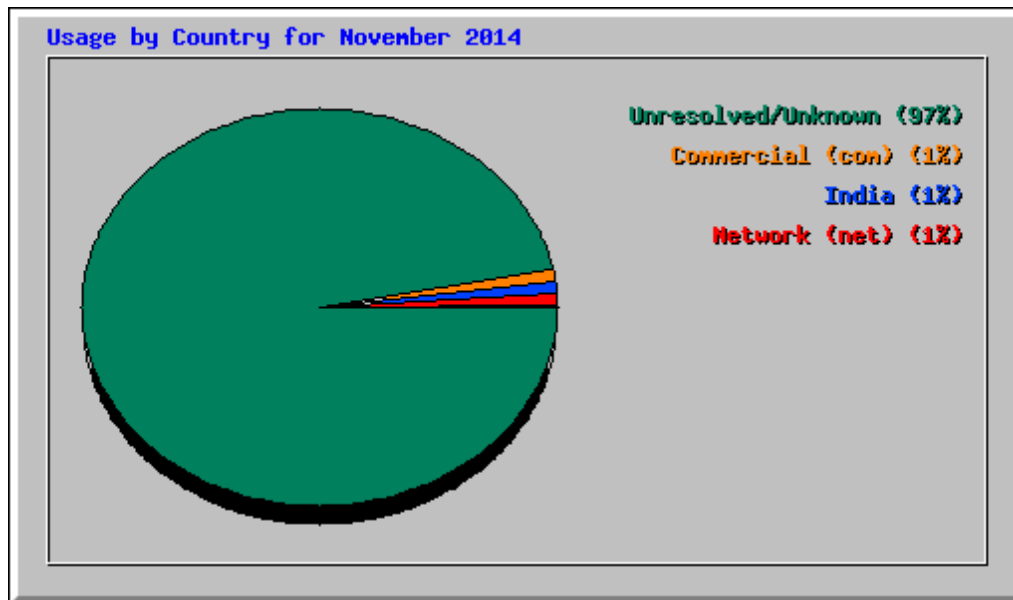

Top 30 of 86 Total Countries											
#	Hits		Files		kB F		kB In		kB Out	Country	
1	943176	96.93%	730725	98.69%	31307972	98.02%	0	0.00%	0	0.00%	Unresolved/Unknown
2	14357	1.48%	14041	1.90%	201131	0.63%	0	0.00%	0	0.00%	Commercial (com)
3	8391	0.86%	7319	0.99%	277335	0.87%	0	0.00%	0	0.00%	India
4	5761	0.59%	5403	0.73%	89892	0.28%	0	0.00%	0	0.00%	Network (net)
5	163	0.02%	138	0.02%	1919	0.01%	0	0.00%	0	0.00%	Pakistan
6	103	0.01%	100	0.01%	3048	0.01%	0	0.00%	0	0.00%	Australia
7	101	0.01%	84	0.01%	2704	0.01%	0	0.00%	0	0.00%	United Arab Emirates
8	83	0.01%	75	0.01%	1390	0.00%	0	0.00%	0	0.00%	Singapore
9	77	0.01%	71	0.01%	655	0.00%	0	0.00%	0	0.00%	Germany
10	56	0.01%	51	0.01%	1898	0.01%	0	0.00%	0	0.00%	Canada
11	51	0.01%	50	0.01%	12457	0.04%	0	0.00%	0	0.00%	Portugal
12	46	0.00%	36	0.00%	96	0.00%	0	0.00%	0	0.00%	France
13	44	0.00%	37	0.00%	974	0.00%	0	0.00%	0	0.00%	Japan
14	43	0.00%	43	0.01%	7410	0.02%	0	0.00%	0	0.00%	Mexico
15	33	0.00%	29	0.00%	615	0.00%	0	0.00%	0	0.00%	Italy
16	32	0.00%	28	0.00%	942	0.00%	0	0.00%	0	0.00%	Netherlands
17	31	0.00%	27	0.00%	223	0.00%	0	0.00%	0	0.00%	Turkey
18	31	0.00%	27	0.00%	221	0.00%	0	0.00%	0	0.00%	United Kingdom
19	26	0.00%	23	0.00%	185	0.00%	0	0.00%	0	0.00%	Educational (edu)
20	22	0.00%	19	0.00%	693	0.00%	0	0.00%	0	0.00%	Brazil
21	19	0.00%	19	0.00%	12615	0.04%	0	0.00%	0	0.00%	Argentina
22	19	0.00%	19	0.00%	14	0.00%	0	0.00%	0	0.00%	Indonesia
23	18	0.00%	13	0.00%	760	0.00%	0	0.00%	0	0.00%	Colombia
24	18	0.00%	17	0.00%	1005	0.00%	0	0.00%	0	0.00%	Denmark
25	18	0.00%	17	0.00%	649	0.00%	0	0.00%	0	0.00%	Nepal
26	17	0.00%	16	0.00%	174	0.00%	0	0.00%	0	0.00%	Malaysia
27	17	0.00%	16	0.00%	1320	0.00%	0	0.00%	0	0.00%	Thailand
28	16	0.00%	15	0.00%	464	0.00%	0	0.00%	0	0.00%	Address Routing (arpa)