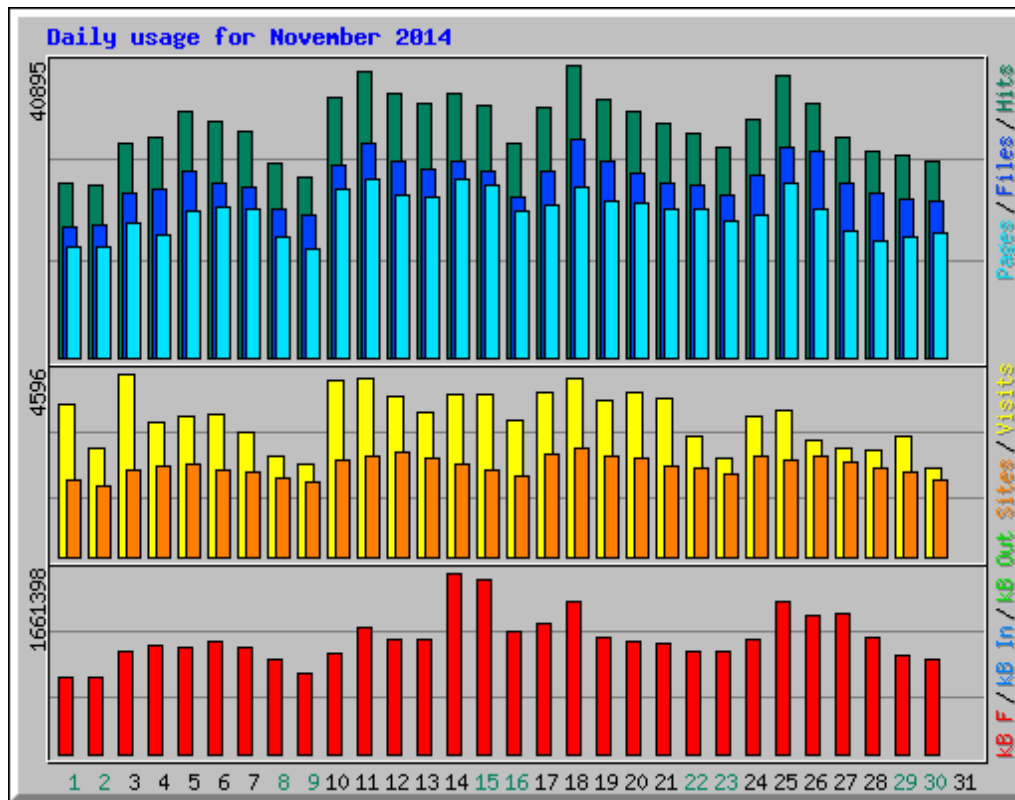

Usage statistics for frlht

Summary Period: November 2014

Generated 31-Dec-2014 06:01 IST

[\[Daily Statistics\]](#) [\[Hourly Statistics\]](#) [\[URLs\]](#) [\[Entry\]](#) [\[Exit\]](#) [\[Sites\]](#) [\[Search\]](#) [\[Users\]](#) [\[Countries\]](#)

Monthly Statistics for November 2014		
Total Hits	973073	
Total Files	740420	
Total Pages	606226	
Total Visits	103842	
Total kB Files	31941794	
Total kB In	0	
Total kB Out	0	
Total Unique Sites	52258	
Total Unique URLs	17014	
Total Unique Usernames	1	
	Avg	Max
Hits per Hour	1351	3672
Hits per Day	32435	40895
Files per Day	24680	30336
Pages per Day	20207	24876
Sites per Day	1741	2703
Visits per Day	3461	4596
kB Files per Day	1064726	1661398
kB In per Day	0	0
kB Out per Day	0	0
Hits by Response Code		
Code 200 - OK	76.09%	740420
Code 206 - Partial Content	1.88%	18300
Code 301 - Moved Permanently	0.01%	110
Code 302 - Found	12.41%	120746
Code 304 - Not Modified	1.26%	12235
Code 400 - Bad Request	0.00%	3
Code 401 - Unauthorized	0.00%	5
Code 404 - Not Found	5.06%	49253
Code 405 - Method Not Allowed	0.00%	48
Code 500 - Internal Server Error	3.28%	31953