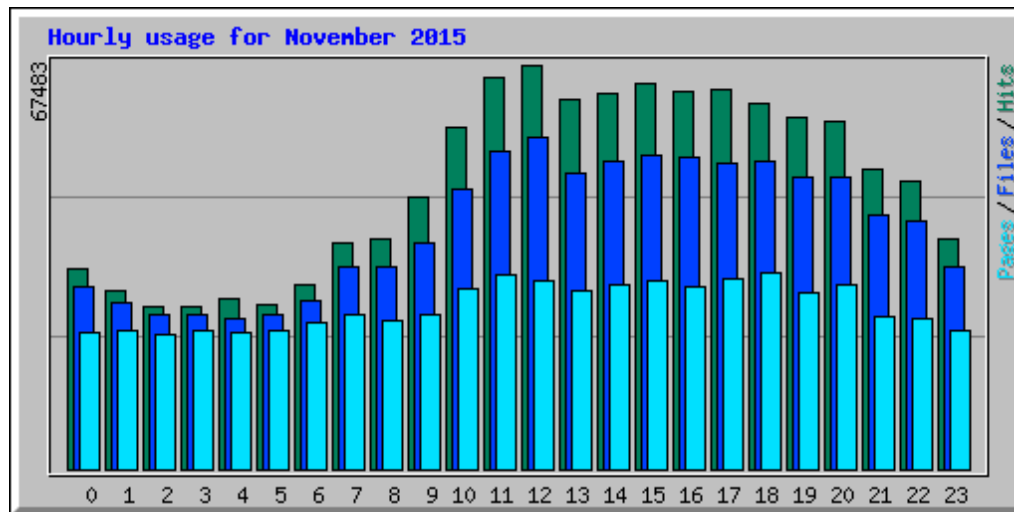

24	38537	3.37%	32133	3.30%	20175	3.09%	1314	3.38%	2277	4.51%	968758	3.74%	0	0.00%	0	0.00%
25	39410	3.44%	33377	3.43%	21485	3.30%	1444	3.71%	2370	4.69%	901038	3.48%	0	0.00%	0	0.00%
26	40161	3.51%	33538	3.45%	20425	3.13%	1499	3.86%	2325	4.60%	855107	3.30%	0	0.00%	0	0.00%
27	38086	3.33%	31674	3.26%	21241	3.26%	1319	3.39%	2114	4.18%	857537	3.31%	0	0.00%	0	0.00%
28	33857	2.96%	28879	2.97%	18637	2.86%	1297	3.34%	1946	3.85%	817372	3.16%	0	0.00%	0	0.00%
29	31451	2.75%	26456	2.72%	16552	2.54%	1238	3.18%	1878	3.72%	710054	2.74%	0	0.00%	0	0.00%
30	37546	3.28%	29852	3.07%	17231	2.64%	1378	3.54%	2143	4.24%	864926	3.34%	0	0.00%	0	0.00%

Hourly Statistics for November 2015																	
Hour	Hits			Files			Pages			kB F		kB In		kB Out			
	Avg	Total		Avg	Total		Avg	Total		Avg	Total	Avg	Total	Avg	Total		
0	1115	33468	2.92%	1015	30462	3.13%	757	22738	3.49%	23393	701779	2.71%	0	0	0.00%	0	0.00%
1	995	29869	2.61%	930	27905	2.87%	765	22971	3.52%	21494	644811	2.49%	0	0	0.00%	0	0.00%
2	907	27230	2.38%	862	25861	2.66%	745	22358	3.43%	16434	493012	1.90%	0	0	0.00%	0	0.00%
3	906	27188	2.37%	857	25738	2.65%	765	22965	3.52%	17475	524242	2.02%	0	0	0.00%	0	0.00%
4	943	28293	2.47%	837	25114	2.58%	757	22729	3.49%	14721	441642	1.71%	0	0	0.00%	0	0.00%
5	916	27493	2.40%	858	25744	2.65%	769	23085	3.54%	14629	438881	1.69%	0	0	0.00%	0	0.00%
6	1027	30824	2.69%	941	28234	2.90%	815	24457	3.75%	16236	487067	1.88%	0	0	0.00%	0	0.00%
7	1254	37628	3.29%	1129	33881	3.48%	862	25873	3.97%	20187	605610	2.34%	0	0	0.00%	0	0.00%
8	1283	38490	3.36%	1123	33692	3.46%	823	24707	3.79%	24684	740521	2.86%	0	0	0.00%	0	0.00%
9	1512	45381	3.96%	1263	37893	3.90%	864	25925	3.98%	30760	922796	3.56%	0	0	0.00%	0	0.00%
10	1901	57054	4.98%	1562	46867	4.82%	1005	30158	4.63%	43340	1300187	5.02%	0	0	0.00%	0	0.00%
11	2181	65450	5.72%	1769	53097	5.46%	1081	32449	4.98%	53791	1613743	6.23%	0	0	0.00%	0	0.00%
12	2249	67483	5.89%	1840	55220	5.68%	1043	31319	4.80%	56080	1682385	6.50%	0	0	0.00%	0	0.00%
13	2053	61594	5.38%	1648	49448	5.08%	994	29820	4.57%	48279	1448368	5.59%	0	0	0.00%	0	0.00%
14	2088	62654	5.47%	1709	51285	5.27%	1021	30644	4.70%	49768	1493053	5.76%	0	0	0.00%	0	0.00%
15	2147	64424	5.63%	1741	52247	5.37%	1046	31381	4.81%	52972	1589146	6.14%	0	0	0.00%	0	0.00%
16	2099	62971	5.50%	1733	52017	5.35%	1013	30409	4.66%	49519	1485562	5.74%	0	0	0.00%	0	0.00%
17	2115	63466	5.54%	1706	51194	5.26%	1053	31611	4.85%	52948	1588440	6.13%	0	0	0.00%	0	0.00%
18	2033	61018	5.33%	1717	51511	5.30%	1090	32728	5.02%	49308	1479248	5.71%	0	0	0.00%	0	0.00%
19	1951	58533	5.11%	1623	48695	5.01%	980	29425	4.51%	44975	1349264	5.21%	0	0	0.00%	0	0.00%
20	1929	57876	5.05%	1628	48842	5.02%	1022	30668	4.70%	47007	1410210	5.44%	0	0	0.00%	0	0.00%