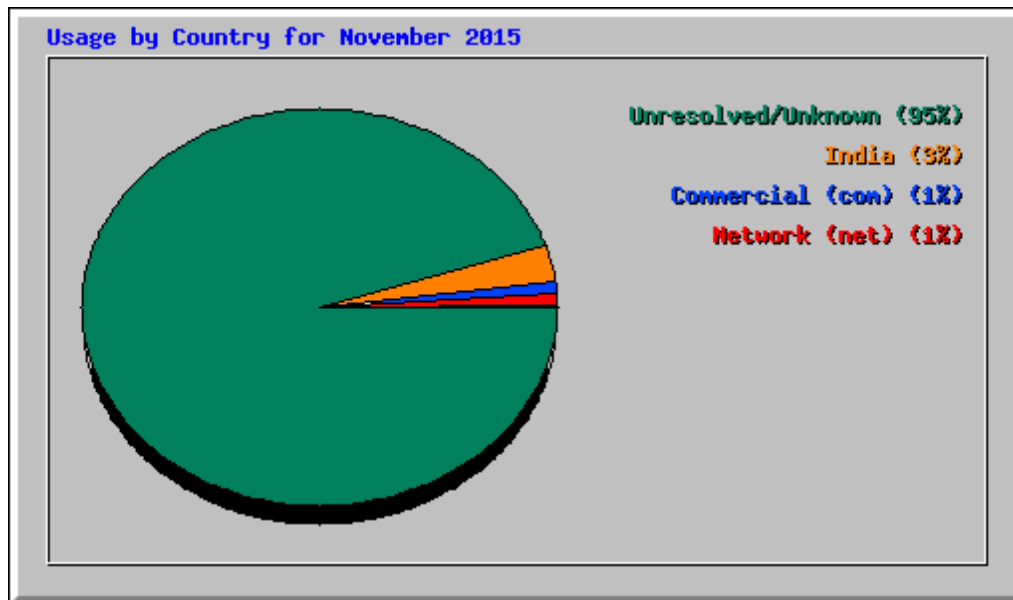

Top 30 of 68 Total Countries											
#	Hits		Files		kB F		kB In		kB Out	Country	
1	1083571	94.63%	958731	98.58%	25442496	98.23%	0	0.00%	0	0.00%	Unresolved/Unknown
2	31830	2.78%	10088	1.04%	204697	0.79%	0	0.00%	0	0.00%	India
3	16468	1.44%	11338	1.17%	120392	0.46%	0	0.00%	0	0.00%	Commercial (com)
4	11152	0.97%	4217	0.43%	111540	0.43%	0	0.00%	0	0.00%	Network (net)
5	347	0.03%	111	0.01%	2422	0.01%	0	0.00%	0	0.00%	Pakistan
6	182	0.02%	47	0.00%	1115	0.00%	0	0.00%	0	0.00%	Non-Profit (org)
7	167	0.01%	34	0.00%	2103	0.01%	0	0.00%	0	0.00%	United Arab Emirates
8	129	0.01%	26	0.00%	652	0.00%	0	0.00%	0	0.00%	Germany
9	114	0.01%	38	0.00%	1560	0.01%	0	0.00%	0	0.00%	Netherlands
10	104	0.01%	48	0.00%	150	0.00%	0	0.00%	0	0.00%	Russian Federation
11	91	0.01%	25	0.00%	775	0.00%	0	0.00%	0	0.00%	Educational (edu)
12	91	0.01%	33	0.00%	2036	0.01%	0	0.00%	0	0.00%	Australia
13	83	0.01%	35	0.00%	3331	0.01%	0	0.00%	0	0.00%	Norway
14	79	0.01%	30	0.00%	1479	0.01%	0	0.00%	0	0.00%	France
15	44	0.00%	13	0.00%	47	0.00%	0	0.00%	0	0.00%	Latvia
16	37	0.00%	6	0.00%	68	0.00%	0	0.00%	0	0.00%	Singapore
17	33	0.00%	4	0.00%	12	0.00%	0	0.00%	0	0.00%	Nigeria
18	28	0.00%	8	0.00%	68	0.00%	0	0.00%	0	0.00%	New Zealand
19	24	0.00%	5	0.00%	474	0.00%	0	0.00%	0	0.00%	Address Routing (arpa)
20	24	0.00%	4	0.00%	40	0.00%	0	0.00%	0	0.00%	Canada
21	23	0.00%	1	0.00%	11	0.00%	0	0.00%	0	0.00%	Iran
22	22	0.00%	8	0.00%	57	0.00%	0	0.00%	0	0.00%	Vietnam
23	21	0.00%	2	0.00%	11	0.00%	0	0.00%	0	0.00%	Brazil
24	20	0.00%	11	0.00%	531	0.00%	0	0.00%	0	0.00%	Maldives
25	20	0.00%	5	0.00%	43	0.00%	0	0.00%	0	0.00%	Nepal
26	19	0.00%	6	0.00%	501	0.00%	0	0.00%	0	0.00%	Japan
27	18	0.00%	3	0.00%	484	0.00%	0	0.00%	0	0.00%	Mexico
28	16	0.00%	7	0.00%	39	0.00%	0	0.00%	0	0.00%	Switzerland