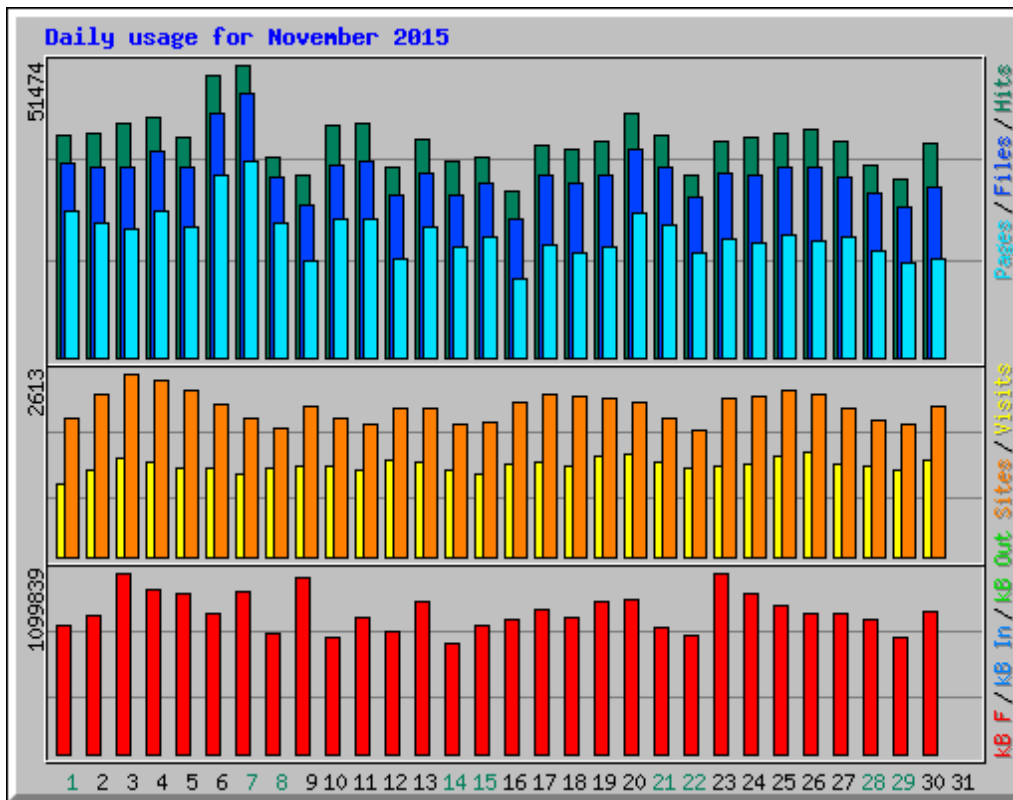

Usage statistics for frlht

Summary Period: November 2015

Generated 04-Jan-2016 06:02 IST

[\[Daily Statistics\]](#) [\[Hourly Statistics\]](#) [\[URLs\]](#) [\[Entry\]](#) [\[Exit\]](#) [\[Sites\]](#) [\[Search\]](#) [\[Users\]](#) [\[Countries\]](#)

Monthly Statistics for November 2015		
Total Hits	1145031	
Total Files	972556	
Total Pages	651990	
Total Visits	38882	
Total kB Files	25900942	
Total kB In	0	
Total kB Out	0	
Total Unique Sites	50515	
Total Unique URLs	24093	
Total Unique Usernames	1	
	Avg	Max
Hits per Hour	1590	4916
Hits per Day	38167	51474
Files per Day	32418	46250
Pages per Day	21733	34652
Sites per Day	1683	2613
Visits per Day	1296	1499
kB Files per Day	863365	1099839
kB In per Day	0	0
kB Out per Day	0	0
Hits by Response Code		
Code 200 - OK	84.94%	972556
Code 206 - Partial Content	1.08%	12389
Code 301 - Moved Permanently	0.00%	35
Code 302 - Found	0.21%	2433
Code 304 - Not Modified	1.40%	15999
Code 400 - Bad Request	0.00%	15
Code 401 - Unauthorized	0.00%	2
Code 403 - Forbidden	7.92%	90658
Code 404 - Not Found	4.44%	50790
Code 405 - Method Not Allowed	0.00%	6
Code 416 - Requested Range Not Satisfiable	0.00%	3
Code 500 - Internal Server Error	0.01%	145