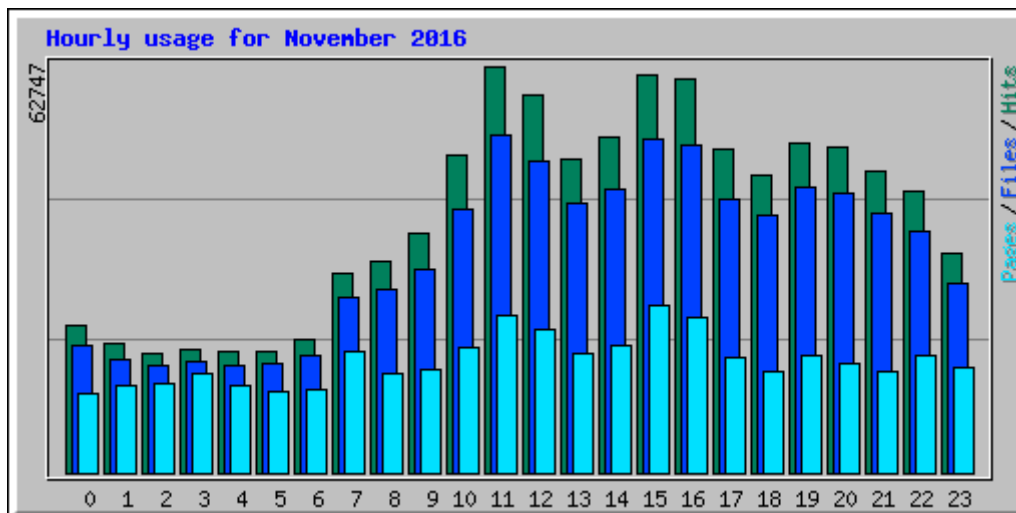

Hourly Statistics for November 2016																		
Hour	Hits			Files			Pages			kB F		kB In		kB Out				
	Avg	Total		Avg	Total		Avg	Total		Avg	Total	Avg	Total	Avg	Total			
0	755	22652	2.38%	655	19650	2.42%	408	12243	2.95%	20731	621940	2.54%	0	0	0.00%	0	0	0.00%
1	665	19957	2.10%	580	17409	2.14%	453	13591	3.28%	14080	422393	1.72%	0	0	0.00%	0	0	0.00%
2	616	18490	1.94%	547	16439	2.02%	455	13670	3.30%	12381	371441	1.52%	0	0	0.00%	0	0	0.00%
3	629	18883	1.98%	567	17034	2.10%	505	15165	3.66%	13974	419213	1.71%	0	0	0.00%	0	0	0.00%
4	626	18808	1.98%	555	16679	2.05%	451	13533	3.26%	16179	485355	1.98%	0	0	0.00%	0	0	0.00%
5	621	18633	1.96%	562	16871	2.08%	416	12480	3.01%	12624	378715	1.55%	0	0	0.00%	0	0	0.00%
6	689	20697	2.18%	604	18134	2.23%	424	12723	3.07%	16791	503740	2.06%	0	0	0.00%	0	0	0.00%
7	1030	30906	3.25%	904	27133	3.34%	621	18637	4.49%	23841	715230	2.92%	0	0	0.00%	0	0	0.00%
8	1083	32492	3.42%	939	28192	3.47%	506	15205	3.67%	22969	689057	2.81%	0	0	0.00%	0	0	0.00%
9	1229	36892	3.88%	1050	31515	3.88%	527	15824	3.82%	29764	892930	3.64%	0	0	0.00%	0	0	0.00%
10	1628	48848	5.13%	1353	40609	5.00%	648	19446	4.69%	39360	1180806	4.82%	0	0	0.00%	0	0	0.00%
11	2091	62747	6.60%	1737	52118	6.41%	807	24224	5.84%	51002	1530058	6.25%	0	0	0.00%	0	0	0.00%
12	1937	58127	6.11%	1607	48215	5.93%	732	21973	5.30%	53308	1599236	6.53%	0	0	0.00%	0	0	0.00%
13	1615	48468	5.09%	1389	41671	5.13%	615	18457	4.45%	44549	1336460	5.46%	0	0	0.00%	0	0	0.00%
14	1724	51729	5.44%	1456	43702	5.38%	652	19579	4.72%	51840	1555204	6.35%	0	0	0.00%	0	0	0.00%
15	2047	61435	6.46%	1719	51584	6.35%	857	25723	6.20%	53336	1600082	6.53%	0	0	0.00%	0	0	0.00%
16	2023	60699	6.38%	1681	50447	6.21%	802	24086	5.81%	52211	1566322	6.39%	0	0	0.00%	0	0	0.00%
17	1668	50058	5.26%	1402	42079	5.18%	591	17741	4.28%	46312	1389348	5.67%	0	0	0.00%	0	0	0.00%