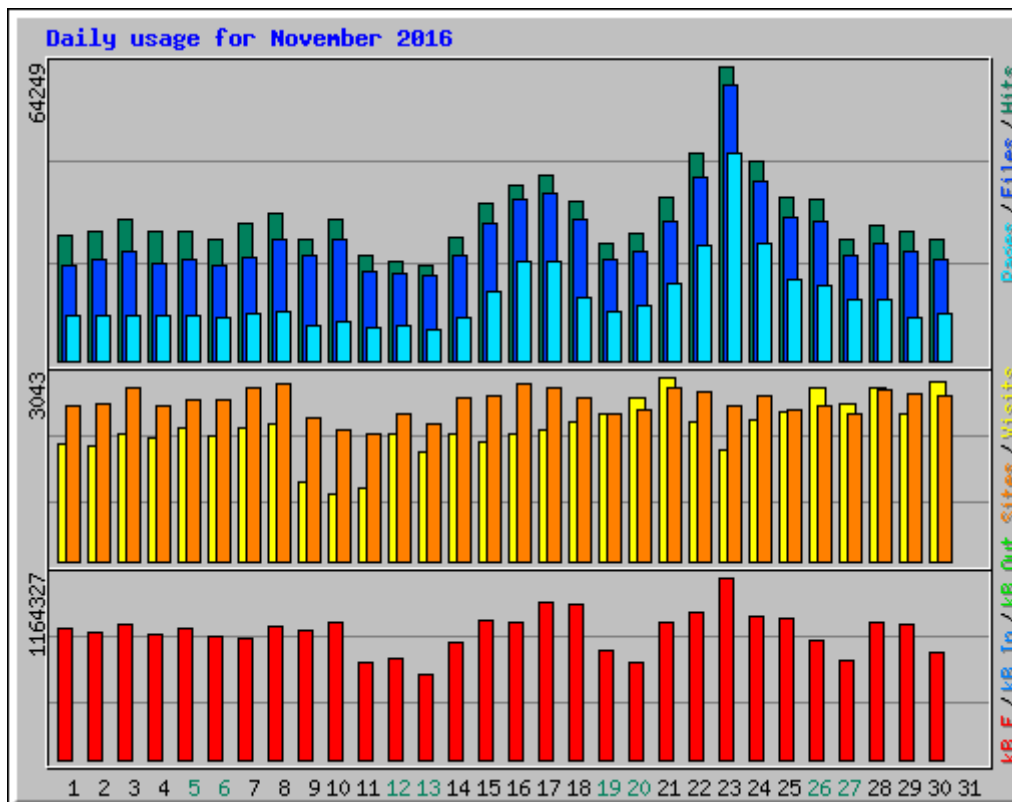

Code 304 - Not Modified	1.23%	11663
Code 400 - Bad Request	0.00%	4
Code 401 - Unauthorized	0.00%	7
Code 403 - Forbidden	8.62%	81971
Code 404 - Not Found	1.94%	18423
Code 405 - Method Not Allowed	0.02%	235
Code 500 - Internal Server Error	0.03%	288

Daily Statistics for November 2016														
Day	Hits		Files		Pages		Visits		Sites		kB F		kB In	kB Out
1	27313	2.87%	20975	2.58%	9963	2.40%	1921	2.94%	2556	4.89%	840573	3.43%	0	0.00%
2	28326	2.98%	21916	2.70%	9798	2.36%	1891	2.90%	2591	4.95%	817520	3.34%	0	0.00%
3	30788	3.24%	23968	2.95%	9991	2.41%	2087	3.20%	2855	5.46%	857787	3.50%	0	0.00%