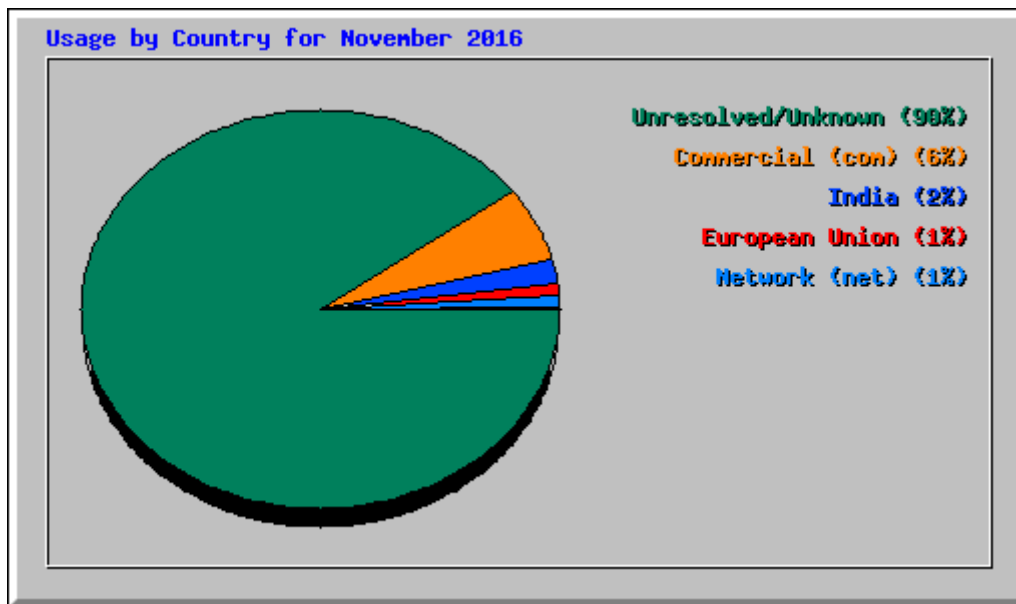

Top 30 of 56 Total Countries

#	Hits		Files		kB F		kB In		kB Out		Country
1	856312	90.01%	747247	91.95%	23911316	97.60%	0	0.00%	0	0.00%	Unresolved/Unknown
2	54326	5.71%	46717	5.75%	312626	1.28%	0	0.00%	0	0.00%	Commercial (com)
3	20805	2.19%	7748	0.95%	134296	0.55%	0	0.00%	0	0.00%	India
4	12418	1.31%	12410	1.53%	75416	0.31%	0	0.00%	0	0.00%	European Union
5	5624	0.59%	2032	0.25%	48765	0.20%	0	0.00%	0	0.00%	Network (net)
6	338	0.04%	152	0.02%	1990	0.01%	0	0.00%	0	0.00%	Pakistan
7	237	0.02%	81	0.01%	710	0.00%	0	0.00%	0	0.00%	Russian Federation
8	178	0.02%	82	0.01%	675	0.00%	0	0.00%	0	0.00%	Australia
9	159	0.02%	62	0.01%	475	0.00%	0	0.00%	0	0.00%	Germany
10	72	0.01%	18	0.00%	613	0.00%	0	0.00%	0	0.00%	Canada
11	64	0.01%	31	0.00%	692	0.00%	0	0.00%	0	0.00%	Malaysia
12	60	0.01%	24	0.00%	1096	0.00%	0	0.00%	0	0.00%	Educational (edu)
13	56	0.01%	31	0.00%	664	0.00%	0	0.00%	0	0.00%	Singapore
14	51	0.01%	17	0.00%	176	0.00%	0	0.00%	0	0.00%	France
15	47	0.00%	18	0.00%	1022	0.00%	0	0.00%	0	0.00%	Non-Profit (org)
16	45	0.00%	12	0.00%	81	0.00%	0	0.00%	0	0.00%	Netherlands
17	44	0.00%	13	0.00%	613	0.00%	0	0.00%	0	0.00%	United Arab Emirates