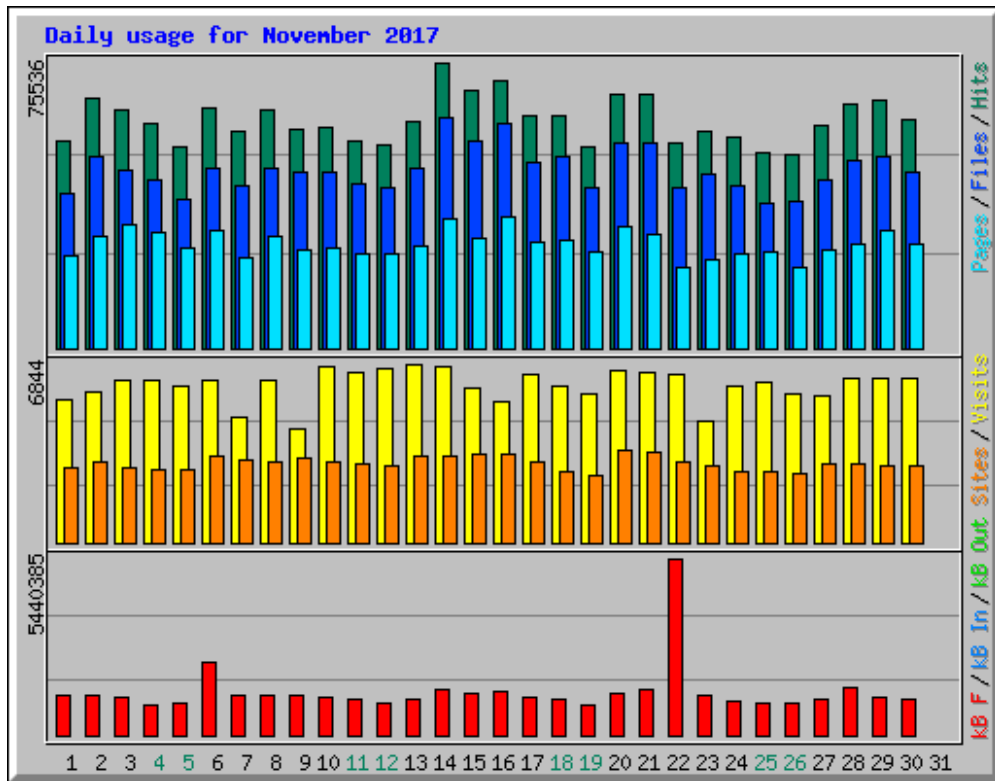

Usage statistics for frlht

Summary Period: November 2017

Generated 09-Jan-2018 06:08 IST

[\[Daily Statistics\]](#) [\[Hourly Statistics\]](#) [\[URLs\]](#) [\[Entry\]](#) [\[Exit\]](#) [\[Sites\]](#) [\[Search\]](#) [\[Users\]](#) [\[Countries\]](#)

Monthly Statistics for November 2017		
Total Hits	1808268	
Total Files	1412837	
Total Pages	828150	
Total Visits	179722	
Total kB Files	40278943	
Total kB In	0	
Total kB Out	0	
Total Unique Sites	55813	
Total Unique URLs	137286	
Total Unique Usernames	1	
	Avg	Max
Hits per Hour	2511	6951
Hits per Day	60275	75536
Files per Day	47094	60814
Pages per Day	27605	34853
Sites per Day	1860	3506
Visits per Day	5990	6844
kB Files per Day	1342631	5440385
kB In per Day	0	0
kB Out per Day	0	0
Hits by Response Code		
Code 200 - OK	78.13%	1412837
Code 206 - Partial Content	0.34%	6141
Code 301 - Moved Permanently	0.02%	390
Code 302 - Found	4.62%	83607
Code 303 - See Other	0.01%	95
Code 304 - Not Modified	1.11%	20135
Code 307 - Moved Temporarily	13.25%	239566
Code 400 - Bad Request	0.34%	6104
Code 401 - Unauthorized	0.00%	33
Code 403 - Forbidden	1.23%	22213
Code 404 - Not Found	0.93%	16755
Code 405 - Method Not Allowed	0.00%	66
Code 500 - Internal Server Error	0.02%	326