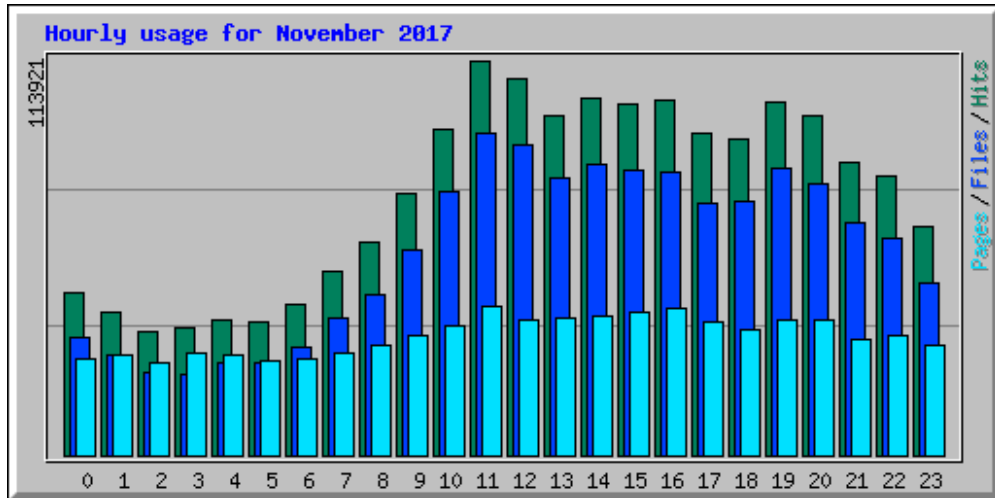

25	51429	2.84%	38352	2.71%	25357	3.06%	6158	3.43%	2687	4.81%	963784	2.39%	0	0.00%	0	0.00%
26	51375	2.84%	38768	2.74%	21352	2.58%	5697	3.17%	2608	4.67%	983985	2.44%	0	0.00%	0	0.00%
27	58684	3.25%	44645	3.16%	26121	3.15%	5601	3.12%	2976	5.33%	1116790	2.77%	0	0.00%	0	0.00%
28	64386	3.56%	49701	3.52%	27387	3.31%	6277	3.49%	3026	5.42%	1448153	3.60%	0	0.00%	0	0.00%
29	65472	3.62%	50597	3.58%	30955	3.74%	6290	3.50%	2921	5.23%	1182247	2.94%	0	0.00%	0	0.00%
30	60487	3.35%	46400	3.28%	27697	3.34%	6249	3.48%	2916	5.22%	1116511	2.77%	0	0.00%	0	0.00%

Hourly Statistics for November 2017																		
Hour	Hits			Files			Pages			kB F		kB In		kB Out				
	Avg	Total		Avg	Total		Avg	Total		Avg	Total	Avg	Total	Avg	Total			
0	1569	47097	2.60%	1139	34179	2.42%	918	27547	3.33%	27967	839023	2.08%	0	0	0.00%	0	0	0.00%
1	1383	41510	2.30%	966	28987	2.05%	969	29078	3.51%	36865	1105961	2.75%	0	0	0.00%	0	0	0.00%
2	1184	35548	1.97%	785	23572	1.67%	882	26476	3.20%	93615	2808444	6.97%	0	0	0.00%	0	0	0.00%
3	1221	36653	2.03%	770	23106	1.64%	974	29246	3.53%	71175	2135246	5.30%	0	0	0.00%	0	0	0.00%
4	1303	39104	2.16%	888	26657	1.89%	963	28897	3.49%	23183	695488	1.73%	0	0	0.00%	0	0	0.00%
5	1277	38313	2.12%	880	26428	1.87%	912	27372	3.31%	21352	640562	1.59%	0	0	0.00%	0	0	0.00%
6	1458	43757	2.42%	1034	31041	2.20%	924	27740	3.35%	26359	790783	1.96%	0	0	0.00%	0	0	0.00%
7	1767	53029	2.93%	1322	39675	2.81%	991	29735	3.59%	29263	877879	2.18%	0	0	0.00%	0	0	0.00%
8	2051	61550	3.40%	1543	46319	3.28%	1062	31864	3.85%	36149	1084476	2.69%	0	0	0.00%	0	0	0.00%
9	2525	75755	4.19%	1966	58990	4.18%	1144	34325	4.14%	45409	1362266	3.38%	0	0	0.00%	0	0	0.00%
10	3138	94159	5.21%	2540	76209	5.39%	1251	37536	4.53%	59004	1770127	4.39%	0	0	0.00%	0	0	0.00%
11	3797	113921	6.30%	3100	93025	6.58%	1436	43091	5.20%	75753	2272576	5.64%	0	0	0.00%	0	0	0.00%
12	3625	108755	6.01%	2991	89744	6.35%	1298	38943	4.70%	76358	2290750	5.69%	0	0	0.00%	0	0	0.00%
13	3259	97779	5.41%	2670	80121	5.67%	1315	39457	4.76%	65462	1963858	4.88%	0	0	0.00%	0	0	0.00%
14	3423	102703	5.68%	2804	84122	5.95%	1333	40004	4.83%	78677	2360315	5.86%	0	0	0.00%	0	0	0.00%
15	3372	101180	5.60%	2749	82477	5.84%	1374	41223	4.98%	66744	2002306	4.97%	0	0	0.00%	0	0	0.00%
16	3418	102561	5.67%	2730	81900	5.80%	1420	42609	5.15%	70038	2101147	5.22%	0	0	0.00%	0	0	0.00%
17	3092	92789	5.13%	2417	72513	5.13%	1282	38478	4.65%	64088	1922630	4.77%	0	0	0.00%	0	0	0.00%
18	3044	91335	5.05%	2437	73111	5.17%	1214	36447	4.40%	61686	1850584	4.59%	0	0	0.00%	0	0	0.00%
19	3395	101860	5.63%	2761	82831	5.86%	1297	38910	4.70%	65491	1964735	4.88%	0	0	0.00%	0	0	0.00%
20	3268	98055	5.42%	2612	78367	5.55%	1307	39213	4.74%	62904	1887121	4.69%	0	0	0.00%	0	0	0.00%
21	2812	84374	4.67%	2232	66960	4.74%	1115	33464	4.04%	55680	1670398	4.15%	0	0	0.00%	0	0	0.00%
22	2686	80581	4.46%	2088	62640	4.43%	1157	34730	4.19%	51658	1549735	3.85%	0	0	0.00%	0	0	0.00%
23	2196	65900	3.64%	1662	49863	3.53%	1058	31765	3.84%	77751	2332534	5.79%	0	0	0.00%	0	0	0.00%