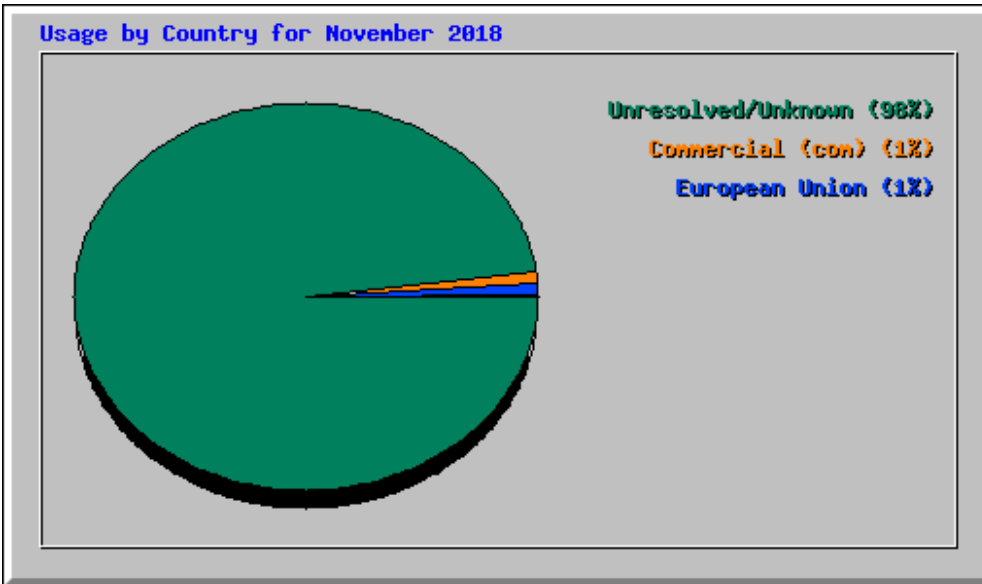

Top 10 of 22762 Total Sites By kB F													
#	Hits		Files		kB F		kB In		kB Out		Visits		Hostname
1	18383	3.03%	17535	3.52%	286684	2.40%	0	0.00%	0	0.00%	128	0.28%	64.233.173.177
2	18511	3.05%	17633	3.54%	279041	2.34%	0	0.00%	0	0.00%	122	0.26%	64.233.173.175
3	18011	2.96%	17168	3.44%	271027	2.27%	0	0.00%	0	0.00%	119	0.26%	64.233.173.179
4	5149	0.85%	4466	0.90%	114150	0.96%	0	0.00%	0	0.00%	18	0.04%	66.249.71.46
5	2023	0.33%	1026	0.21%	112318	0.94%	0	0.00%	0	0.00%	1	0.00%	23.237.4.26
6	1652	0.27%	1087	0.22%	109390	0.92%	0	0.00%	0	0.00%	73	0.16%	40.77.167.19
7	3706	0.61%	3165	0.64%	95977	0.81%	0	0.00%	0	0.00%	16	0.03%	66.249.71.48
8	325	0.05%	325	0.07%	82591	0.69%	0	0.00%	0	0.00%	1	0.00%	139.99.122.28
9	1379	0.23%	1006	0.20%	75022	0.63%	0	0.00%	0	0.00%	67	0.14%	207.46.13.95
10	1599	0.26%	1066	0.21%	72422	0.61%	0	0.00%	0	0.00%	66	0.14%	207.46.13.65

Top 30 of 31 Total Countries												
#	Hits		Files		kB F		kB In		kB Out		Country	
1	597543	98.33%	493960	99.11%	11859396	99.48%	0	0.00%	0	0.00%		Unresolved/Unknown
2	4522	0.74%	1727	0.35%	27324	0.23%	0	0.00%	0	0.00%		Commercial (com)
3	3937	0.65%	3936	0.79%	25452	0.21%	0	0.00%	0	0.00%		European Union
4	1030	0.17%	391	0.08%	5008	0.04%	0	0.00%	0	0.00%		India
5	449	0.07%	182	0.04%	3156	0.03%	0	0.00%	0	0.00%		Network (net)