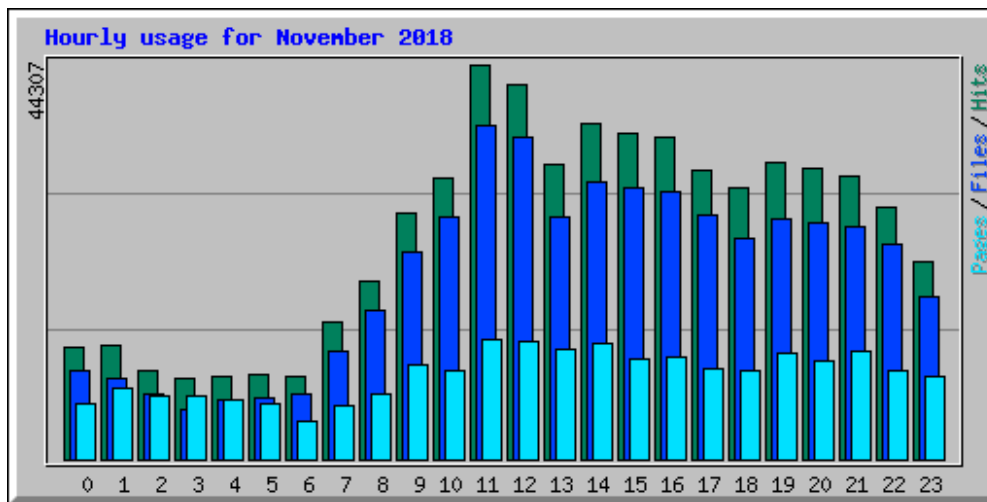

Hourly Statistics for November 2018																		
Hour	Hits			Files			Pages			kB F		kB In		kB Out				
	Avg	Total	%	Avg	Total	%	Avg	Total	%	Avg	Total	Avg	Total	Avg	Total			
0	1038	12467	2.05%	836	10038	2.01%	519	6229	2.73%	20319	243828	2.05%	0	0	0.00%	0	0	0.00%
1	1067	12811	2.11%	755	9063	1.82%	668	8019	3.51%	15544	186529	1.56%	0	0	0.00%	0	0	0.00%
2	826	9914	1.63%	617	7405	1.49%	585	7029	3.08%	22792	273502	2.29%	0	0	0.00%	0	0	0.00%
3	763	9160	1.51%	469	5630	1.13%	595	7151	3.13%	16419	197032	1.65%	0	0	0.00%	0	0	0.00%
4	769	9229	1.52%	549	6597	1.32%	560	6725	2.94%	11702	140427	1.18%	0	0	0.00%	0	0	0.00%
5	784	9416	1.55%	570	6851	1.37%	517	6214	2.72%	22129	265549	2.23%	0	0	0.00%	0	0	0.00%
6	776	9317	1.53%	616	7399	1.48%	351	4214	1.84%	16852	202225	1.70%	0	0	0.00%	0	0	0.00%
7	1279	15354	2.53%	1002	12025	2.41%	492	5910	2.59%	28555	342662	2.87%	0	0	0.00%	0	0	0.00%
8	1669	20034	3.30%	1389	16672	3.35%	610	7327	3.21%	31678	380141	3.19%	0	0	0.00%	0	0	0.00%
9	2296	27563	4.54%	1942	23307	4.68%	887	10653	4.66%	37984	455803	3.82%	0	0	0.00%	0	0	0.00%
10	2624	31492	5.18%	2256	27079	5.43%	819	9839	4.31%	55248	662974	5.56%	0	0	0.00%	0	0	0.00%
11	3692	44307	7.29%	3126	37523	7.53%	1120	13443	5.89%	69421	833054	6.99%	0	0	0.00%	0	0	0.00%
12	3502	42032	6.92%	3012	36144	7.25%	1093	13123	5.75%	70474	845685	7.09%	0	0	0.00%	0	0	0.00%
13	2754	33052	5.44%	2262	27153	5.45%	1024	12291	5.38%	59914	718968	6.03%	0	0	0.00%	0	0	0.00%
14	3146	37757	6.21%	2595	31149	6.25%	1082	12993	5.69%	64283	771402	6.47%	0	0	0.00%	0	0	0.00%
15	3041	36498	6.01%	2535	30423	6.10%	943	11317	4.95%	61394	736725	6.18%	0	0	0.00%	0	0	0.00%
16	3001	36023	5.93%	2499	29989	6.02%	948	11384	4.98%	60125	721498	6.05%	0	0	0.00%	0	0	0.00%
17	2704	32457	5.34%	2279	27355	5.49%	852	10226	4.48%	55347	664163	5.57%	0	0	0.00%	0	0	0.00%
18	2541	30501	5.02%	2069	24829	4.98%	827	9933	4.35%	53053	636633	5.34%	0	0	0.00%	0	0	0.00%
19	2765	33190	5.46%	2241	26902	5.40%	991	11895	5.21%	50287	603444	5.06%	0	0	0.00%	0	0	0.00%
20	2727	32724	5.39%	2215	26588	5.33%	917	11012	4.82%	48355	580255	4.87%	0	0	0.00%	0	0	0.00%
21	2649	31795	5.23%	2177	26125	5.24%	1012	12150	5.32%	51333	616001	5.17%	0	0	0.00%	0	0	0.00%
22	2360	28324	4.66%	2003	24039	4.82%	830	9969	4.36%	40362	484348	4.06%	0	0	0.00%	0	0	0.00%
23	1854	22254	3.66%	1510	18127	3.64%	781	9373	4.10%	29923	359082	3.01%	0	0	0.00%	0	0	0.00%

Top 30 of 61665 Total URLs									
#	Hits	%	kB F	%	kB In	%	kB Out	%	URL
1	62482	10.28%	809430	6.79%	0	0.00%	0	0.00%	/
2	8223	1.35%	1142404	9.58%	0	0.00%	0	0.00%	/vemacular_search.php