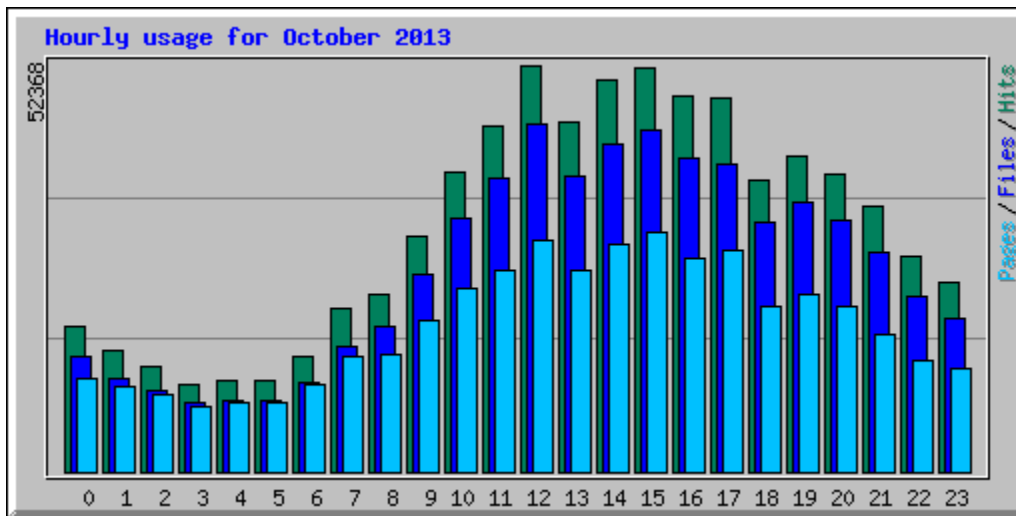

23	24333	3.23%	20506	3.28%	12769	2.83%	1662	2.93%	1829	4.81%	1230243	3.35%	0	0.00%	0	0.00%
24	23168	3.07%	18754	3.00%	11768	2.60%	1983	3.50%	1805	4.74%	1126132	3.06%	0	0.00%	0	0.00%
25	19928	2.64%	15781	2.52%	10131	2.24%	1852	3.27%	1714	4.50%	986563	2.69%	0	0.00%	0	0.00%
26	19123	2.54%	16185	2.59%	10029	2.22%	1752	3.09%	1606	4.22%	1696868	4.62%	0	0.00%	0	0.00%
27	3149	0.42%	2638	0.42%	1800	0.40%	377	0.67%	406	1.07%	145905	0.40%	0	0.00%	0	50.00%
28	11217	1.49%	9383	1.50%	5459	1.21%	969	1.71%	968	2.54%	1441935	3.92%	0	0.00%	0	0.00%
29	20605	2.73%	16544	2.65%	9701	2.15%	1324	2.34%	1782	4.68%	969985	2.64%	0	0.00%	0	0.00%
30	24212	3.21%	20985	3.36%	14354	3.18%	1363	2.41%	1547	4.06%	1017001	2.77%	0	0.00%	0	0.00%
31	18397	2.44%	16071	2.57%	11951	2.64%	962	1.70%	1196	3.14%	727044	1.98%	0	0.00%	0	0.00%

Hourly Statistics for October 2013																		
Hour	Hits			Files			Pages			kB F		kB In		kB Out				
	Avg	Total		Avg	Total		Avg	Total		Avg	Total	Avg	Total		Total			
0	602	18677	2.48%	474	14720	2.35%	384	11912	2.64%	27899	864874	2.35%	0	0	0.00%	0	0	0.00%
1	507	15736	2.09%	385	11962	1.91%	356	11041	2.44%	21374	662606	1.80%	0	0	0.00%	0	0	0.00%
2	435	13492	1.79%	337	10476	1.68%	320	9929	2.20%	20038	621189	1.69%	0	0	0.00%	0	0	0.00%
3	364	11296	1.50%	285	8857	1.42%	267	8300	1.84%	15438	478585	1.30%	0	0	0.00%	0	0	0.00%
4	381	11813	1.57%	296	9186	1.47%	283	8789	1.94%	16227	503049	1.37%	0	0	0.00%	0	0	0.00%
5	374	11618	1.54%	299	9276	1.48%	287	8913	1.97%	15864	491769	1.34%	0	0	0.00%	0	0	0.00%
6	479	14866	1.97%	371	11509	1.84%	364	11309	2.50%	21253	658847	1.79%	0	0	0.00%	0	0	0.00%
7	681	21116	2.80%	519	16102	2.57%	479	14862	3.29%	26756	829430	2.26%	0	0	0.00%	0	0	0.00%
8	735	22794	3.02%	602	18668	2.99%	487	15101	3.34%	26142	810409	2.21%	0	0	0.00%	0	0	0.00%
9	978	30342	4.03%	816	25301	4.05%	631	19561	4.33%	35514	1100947	3.00%	0	0	0.00%	0	0	25.00%
10	1243	38560	5.12%	1051	32598	5.21%	762	23639	5.23%	60472	1874630	5.10%	0	0	0.00%	0	0	25.00%
11	1435	44486	5.90%	1220	37834	6.05%	835	25907	5.73%	57240	1774436	4.83%	0	0	0.00%	0	0	25.00%
12	1689	52368	6.95%	1442	44726	7.15%	961	29805	6.60%	87904	2725020	7.42%	0	0	0.00%	0	0	0.00%
13	1454	45097	5.98%	1226	38021	6.08%	840	26045	5.76%	71009	2201290	5.99%	0	0	0.00%	0	0	0.00%
14	1629	50525	6.71%	1362	42223	6.75%	947	29374	6.50%	69700	2160702	5.88%	0	0	0.00%	0	0	0.00%
15	1673	51872	6.88%	1422	44108	7.05%	993	30809	6.82%	66644	2065968	5.62%	0	0	0.00%	0	0	0.00%
16	1556	48261	6.40%	1304	40445	6.47%	885	27453	6.07%	64644	2003950	5.45%	0	0	0.00%	0	0	0.00%
17	1551	48105	6.38%	1276	39576	6.33%	919	28501	6.31%	60819	1885397	5.13%	0	0	0.00%	0	0	0.00%
18	1207	37441	4.97%	1039	32221	5.15%	688	21343	4.72%	58830	1823718	4.96%	0	0	0.00%	0	0	0.00%