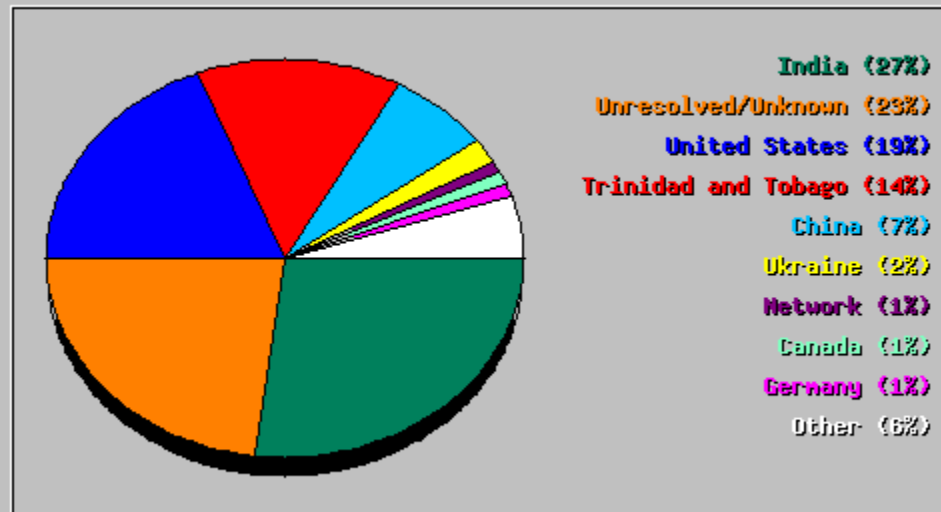

#	Hits		Files		kB F		kB In		kB Out		Visits	Username	
1	226	0.03%	220	0.04%	875	0.00%	0	0.00%	0	0.00%	35	0.06%	deeproot

Top 4 of 4 Total User Agents

#	Hits		User Agent
1	1	0.00%	[18/Oct/2013:10:59:53 +0530]
2	1	0.00%	[18/Oct/2013:11:41:11 +0530]
3	1	0.00%	[27/Oct/2013:10:03:26 +0530]
4	1	0.00%	[28/Oct/2013:01:00:20 +0530]

Usage by Location for October 2013

Top 30 of 160 Total Locations

#	Hits		Files		kB F		kB In		kB Out		Location
1	207116	27.49%	184734	29.54%	13767048	37.47%	0	0.00%	0	25.00%	India
2	171586	22.77%	139529	22.31%	8864319	24.13%	0	0.00%	0	50.00%	Unresolved/Unknown
3	145128	19.26%	122315	19.56%	6961516	18.95%	0	0.00%	0	25.00%	United States
4	104029	13.81%	100026	15.99%	1775413	4.83%	0	0.00%	0	0.00%	Trinidad and Tobago
5	54607	7.25%	34990	5.60%	982315	2.67%	0	0.00%	0	0.00%	China
6	12892	1.71%	8538	1.37%	101059	0.28%	0	0.00%	0	0.00%	Ukraine
7	4663	0.62%	4270	0.68%	72268	0.20%	0	0.00%	0	0.00%	Network
8	4229	0.56%	3584	0.57%	239464	0.65%	0	0.00%	0	0.00%	Canada
9	4185	0.56%	3625	0.58%	181758	0.49%	0	0.00%	0	0.00%	Germany
10	3599	0.48%	3374	0.54%	135570	0.37%	0	0.00%	0	0.00%	US Commercial
11	3118	0.41%	2468	0.39%	95071	0.26%	0	0.00%	0	0.00%	France
12	2393	0.32%	2059	0.33%	223155	0.61%	0	0.00%	0	0.00%	Finland
13	2339	0.31%	1943	0.31%	135939	0.37%	0	0.00%	0	0.00%	Pakistan
14	2229	0.30%	2085	0.33%	72403	0.20%	0	0.00%	0	0.00%	Korea (South)
15	2159	0.29%	1870	0.30%	205731	0.56%	0	0.00%	0	0.00%	Great Britain (UK)
16	1741	0.23%	1565	0.25%	114117	0.31%	0	0.00%	0	0.00%	United Arab Emirates