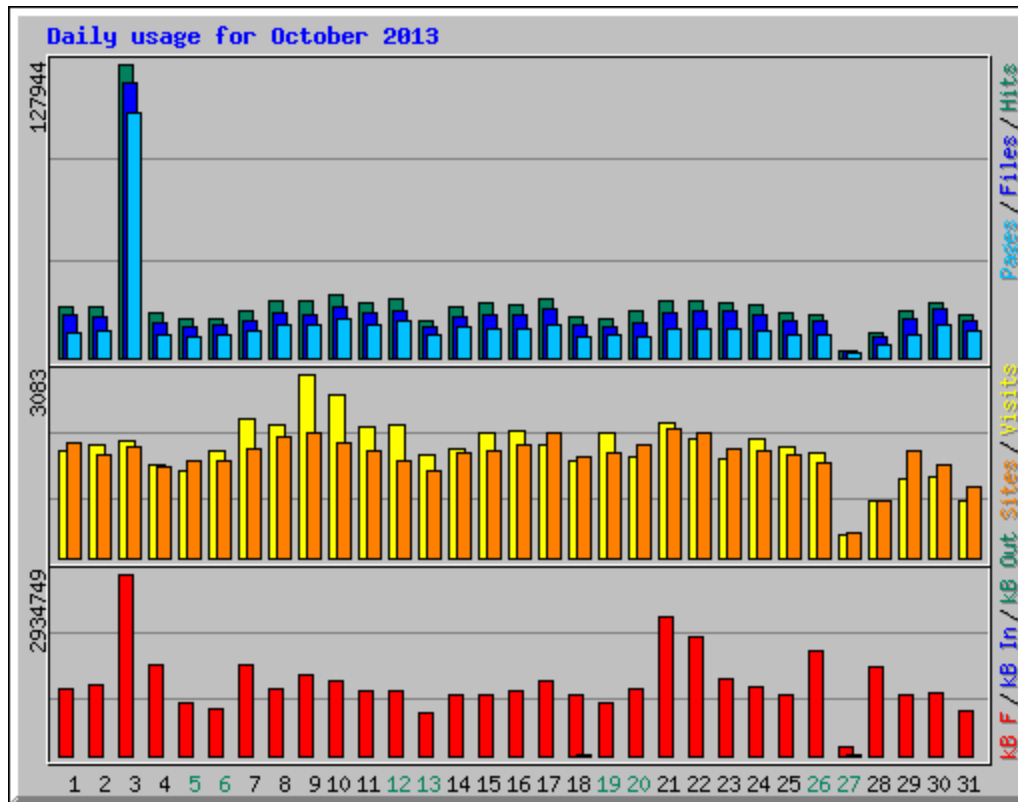

Usage Statistics for envis.frlht.org.in

Summary Period: October 2013

Generated 05-Nov-2013 10:00 IST

[\[Daily Statistics\]](#) [\[Hourly Statistics\]](#) [\[URLs\]](#) [\[Entry\]](#) [\[Exit\]](#) [\[Sites\]](#) [\[Referrers\]](#) [\[Search\]](#) [\[Users\]](#) [\[Agents\]](#) [\[Locations\]](#)

Monthly Statistics for October 2013		
Total Hits	753538	
Total Files	625372	
Total Pages	451933	
Total Visits	56663	
Total kB Files	36742280	
Total kB In	0	
Total kB Out	1	
Total Unique Sites	38058	
Total Unique URLs	4365	
Total Unique Referrers	1	
Total Unique Usernames	1	
Total Unique User Agents	4	
	Avg	Max
Hits per Hour	1012	11045
Hits per Day	24307	127944
Files per Day	20173	119673
Pages per Day	14578	106732
Visits per Day	1827	3083
kB Files per Day	1185235	2934749
kB In per Day	0	0
kB Out per Day	0	0
Hits by Response Code		
Undefined response code	57	
Code 200 - OK	625372	
Code 206 - Partial Content	15573	
Code 301 - Moved Permanently	535	
Code 302 - Found	44901	
Code 304 - Not Modified	12686	
Code 400 - Bad Request	56	
Code 401 - Unauthorized	17	
Code 404 - Not Found	47602	
Code 405 - Method Not Allowed	22	
Code 416 - Requested Range Not Satisfiable	3900	
Code 500 - Internal Server Error	2816	
Code 501 - Not Implemented	1	