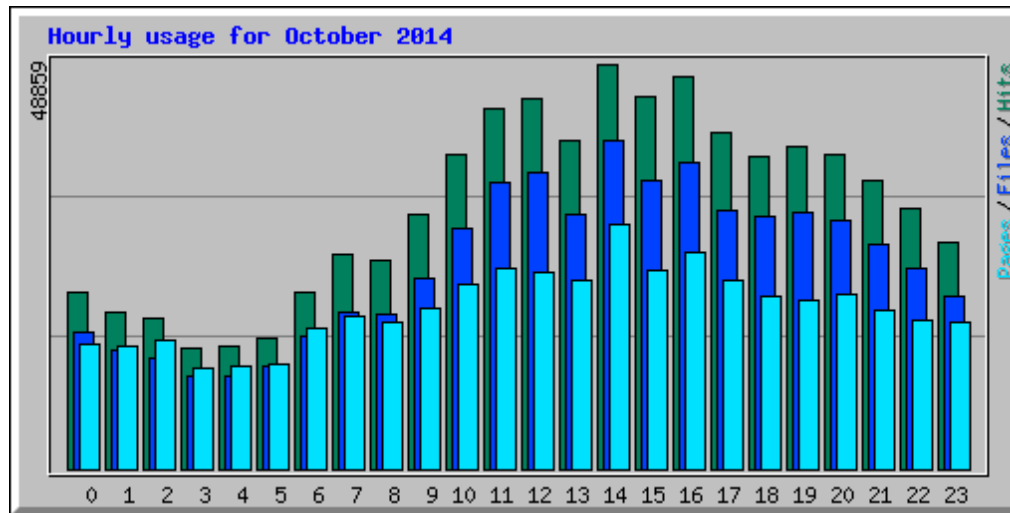

Hourly Statistics for October 2014																		
Hour	Hits			Files			Pages			kB F		kB In		kB Out				
	Avg	Total		Avg	Total		Avg	Total		Avg	Total	Avg	Total	Avg	Total			
0	685	21243	2.79%	531	16476	2.78%	487	15097	3.23%	20151	624671	2.52%	0	0	0.00%	0	0	0.00%
1	611	18954	2.49%	463	14358	2.43%	478	14847	3.18%	18093	560886	2.26%	0	0	0.00%	0	0	0.00%
2	588	18248	2.40%	432	13395	2.26%	504	15624	3.35%	15203	471280	1.90%	0	0	0.00%	0	0	0.00%
3	466	14456	1.90%	358	11117	1.88%	392	12165	2.60%	12280	380683	1.53%	0	0	0.00%	0	0	0.00%
4	477	14797	1.94%	361	11213	1.89%	398	12353	2.65%	12814	397240	1.60%	0	0	0.00%	0	0	0.00%
5	506	15715	2.06%	398	12344	2.09%	410	12714	2.72%	13603	421687	1.70%	0	0	0.00%	0	0	0.00%
6	688	21347	2.80%	517	16027	2.71%	544	16870	3.61%	17238	534381	2.15%	0	0	0.00%	0	0	0.00%
7	834	25865	3.40%	611	18942	3.20%	595	18460	3.95%	25421	788060	3.18%	0	0	0.00%	0	0	0.00%
8	809	25105	3.30%	602	18668	3.15%	573	17769	3.80%	23208	719449	2.90%	0	0	0.00%	0	0	0.00%
9	989	30688	4.03%	743	23047	3.89%	623	19334	4.14%	29007	899228	3.62%	0	0	0.00%	0	0	0.00%
10	1220	37847	4.97%	937	29073	4.91%	714	22147	4.74%	37233	1154224	4.65%	0	0	0.00%	0	0	0.00%
11	1398	43355	5.70%	1113	34531	5.83%	778	24120	5.16%	47617	1476120	5.95%	0	0	0.00%	0	0	0.00%
12	1436	44528	5.85%	1154	35799	6.05%	766	23748	5.09%	50652	1570224	6.33%	0	0	0.00%	0	0	0.00%
13	1273	39479	5.19%	993	30786	5.20%	732	22707	4.86%	45689	1416352	5.71%	0	0	0.00%	0	0	0.00%
14	1576	48859	6.42%	1280	39691	6.71%	952	29515	6.32%	49470	1533579	6.18%	0	0	0.00%	0	0	0.00%
15	1449	44927	5.90%	1118	34662	5.86%	774	24009	5.14%	51763	1604644	6.47%	0	0	0.00%	0	0	0.00%
16	1525	47288	6.21%	1194	37027	6.26%	843	26153	5.60%	52614	1631024	6.57%	0	0	0.00%	0	0	0.00%
17	1305	40465	5.32%	1006	31202	5.27%	730	22632	4.85%	44347	1374745	5.54%	0	0	0.00%	0	0	0.00%