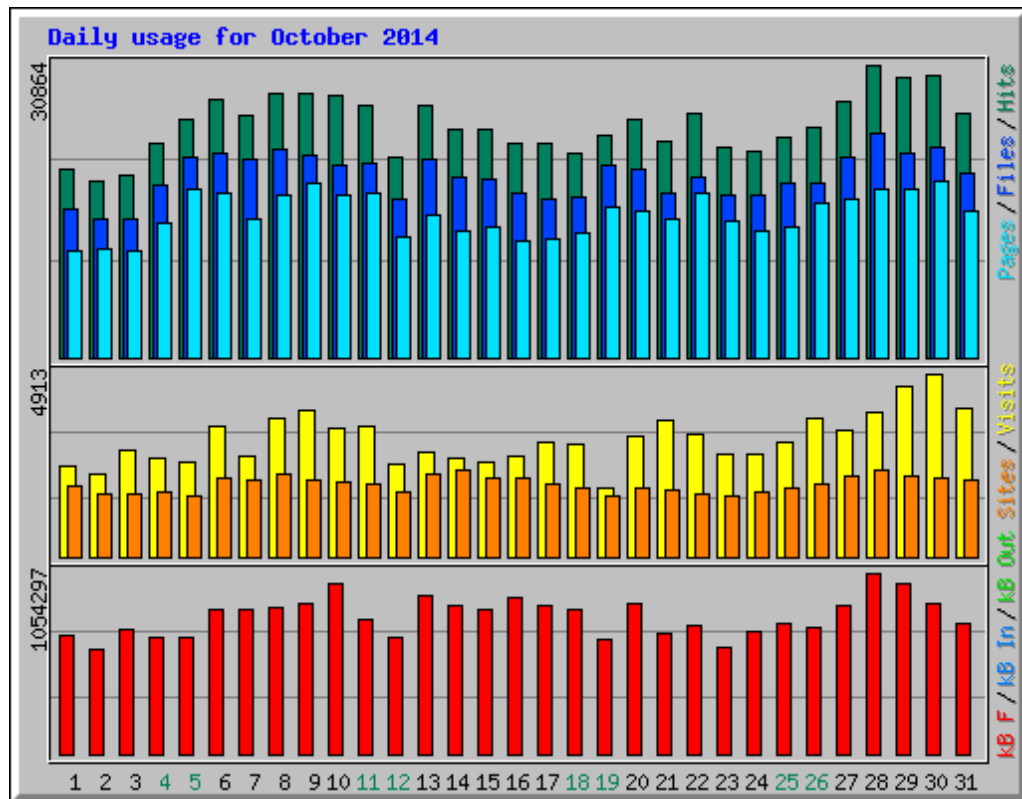

Usage statistics for frlht

Summary Period: October 2014

Generated 13-Nov-2014 06:02 IST

[\[Daily Statistics\]](#) [\[Hourly Statistics\]](#) [\[URLs\]](#) [\[Entry\]](#) [\[Exit\]](#) [\[Sites\]](#) [\[Search\]](#) [\[Countries\]](#)

Monthly Statistics for October 2014		
Total Hits	761219	
Total Files	591881	
Total Pages	466998	
Total Visits	97274	
Total kB Files	24810940	
Total kB In	0	
Total kB Out	0	
Total Unique Sites	46338	
Total Unique URLs	18720	
	Avg	Max
Hits per Hour	1023	6314
Hits per Day	24555	30864
Files per Day	19092	23564
Pages per Day	15064	18530
Sites per Day	1494	2325
Visits per Day	3137	4913
kB Files per Day	800353	1054297
kB In per Day	0	0
kB Out per Day	0	0
Hits by Response Code		
Code 200 - OK	77.75%	591881
Code 206 - Partial Content	1.68%	12773
Code 301 - Moved Permanently	0.01%	82
Code 302 - Found	9.35%	71161
Code 304 - Not Modified	1.52%	11576

Code 400 - Bad Request	0.00%	4
Code 404 - Not Found	5.00%	38059
Code 405 - Method Not Allowed	0.00%	35
Code 416 - Requested Range Not Satisfiable	0.00%	4
Code 500 - Internal Server Error	4.68%	35644

Daily Statistics for October 2014																
Day	Hits		Files		Pages		Visits		Sites		kB F		kB In		kB Out	
1	19759	2.60%	15568	2.63%	11264	2.41%	2449	2.52%	1880	4.06%	694319	2.80%	0	0.00%	0	0.00%
2	18565	2.44%	14616	2.47%	11367	2.43%	2202	2.26%	1669	3.60%	607949	2.45%	0	0.00%	0	0.00%
3	19139	2.51%	14545	2.46%	11156	2.39%	2843	2.92%	1695	3.66%	721607	2.91%	0	0.00%	0	0.00%
4	22610	2.97%	18107	3.06%	14241	3.05%	2663	2.74%	1762	3.80%	681944	2.75%	0	0.00%	0	0.00%