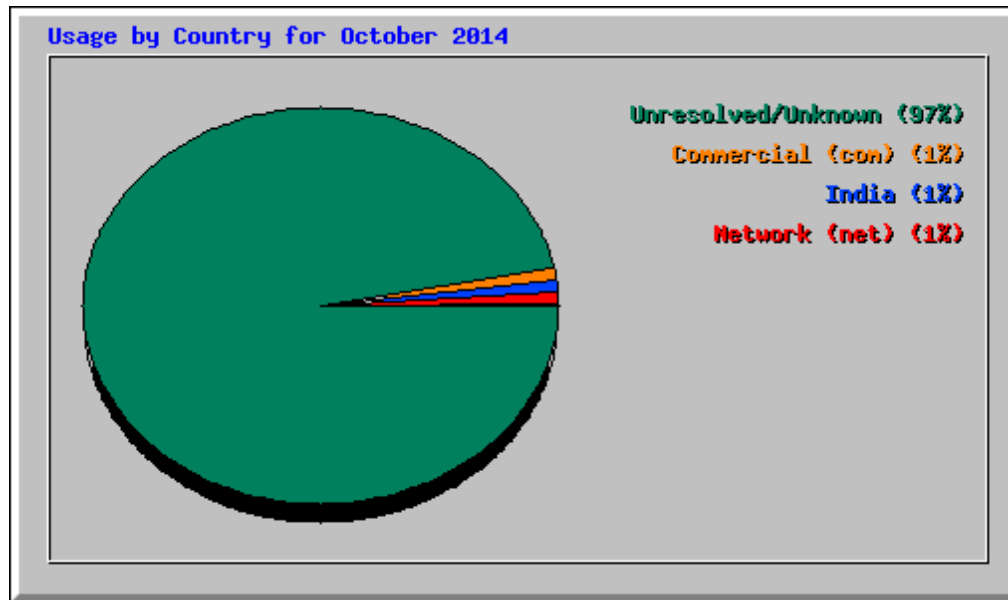

Top 30 of 88 Total Countries											
#	Hits		Files		kB F		kB In	kB Out		Country	
1	741137	97.36%	585987	99.00%	24296290	97.93%	0	0.00%	0	0.00%	Unresolved/Unknown
2	6960	0.91%	6762	1.14%	108312	0.44%	0	0.00%	0	0.00%	Commercial (com)
3	6660	0.87%	5831	0.99%	196517	0.79%	0	0.00%	0	0.00%	India
4	4692	0.62%	4438	0.75%	106296	0.43%	0	0.00%	0	0.00%	Network (net)
5	342	0.04%	342	0.06%	14922	0.06%	0	0.00%	0	0.00%	US Government (gov)
6	139	0.02%	129	0.02%	2109	0.01%	0	0.00%	0	0.00%	Pakistan
7	119	0.02%	119	0.02%	29552	0.12%	0	0.00%	0	0.00%	Mexico
8	108	0.01%	94	0.02%	3326	0.01%	0	0.00%	0	0.00%	Australia
9	83	0.01%	72	0.01%	3719	0.01%	0	0.00%	0	0.00%	United Arab Emirates
10	81	0.01%	74	0.01%	1292	0.01%	0	0.00%	0	0.00%	Canada
11	59	0.01%	55	0.01%	456	0.00%	0	0.00%	0	0.00%	Germany
12	52	0.01%	48	0.01%	1482	0.01%	0	0.00%	0	0.00%	Singapore
13	45	0.01%	44	0.01%	3418	0.01%	0	0.00%	0	0.00%	Nepal
14	40	0.01%	35	0.01%	408	0.00%	0	0.00%	0	0.00%	Educational (edu)
15	38	0.00%	35	0.01%	1113	0.00%	0	0.00%	0	0.00%	Czech Republic
16	38	0.00%	29	0.00%	1400	0.01%	0	0.00%	0	0.00%	Malaysia