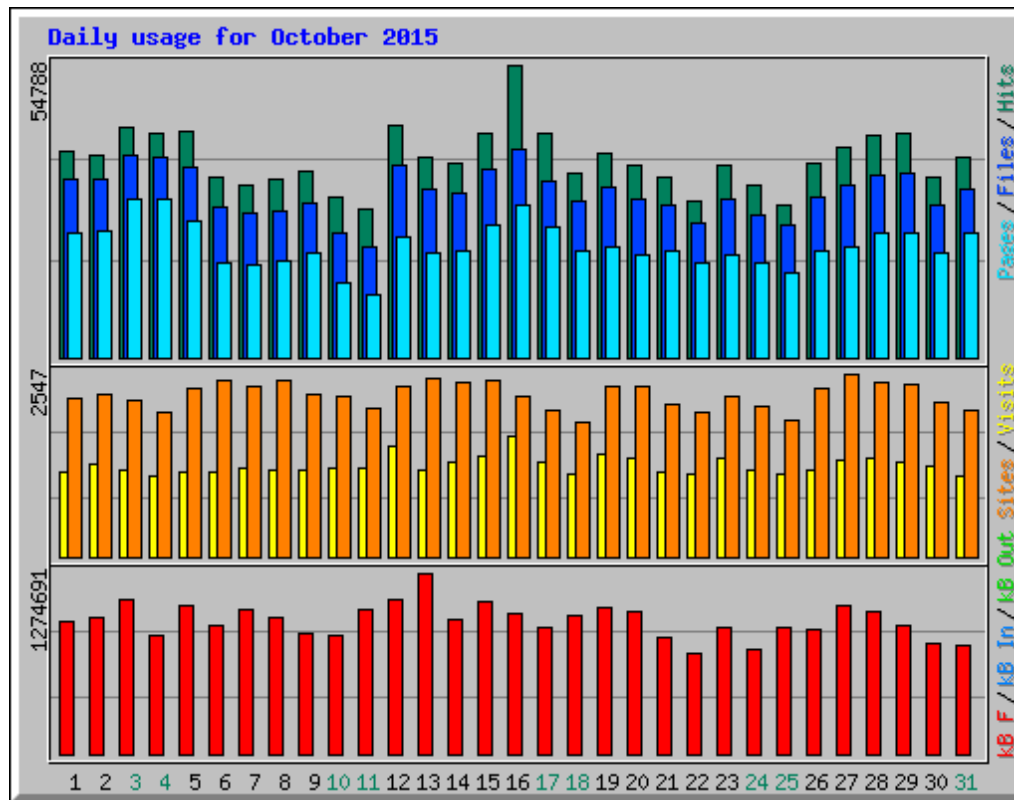

Usage statistics for frlht

Summary Period: October 2015

Generated 04-Jan-2016 06:01 IST

[\[Daily Statistics\]](#) [\[Hourly Statistics\]](#) [\[URLs\]](#) [\[Entry\]](#) [\[Exit\]](#) [\[Sites\]](#) [\[Search\]](#) [\[Users\]](#) [\[Countries\]](#)

Monthly Statistics for October 2015		
Total Hits	1150421	
Total Files	955458	
Total Pages	649210	
Total Visits	38969	
Total kB Files	29114710	
Total kB In	0	
Total kB Out	0	
Total Unique Sites	54994	
Total Unique URLs	53842	
Total Unique Usernames	1	
	Avg	Max
Hits per Hour	1546	13390
Hits per Day	37110	54788
Files per Day	30821	39015
Pages per Day	20942	29530
Sites per Day	1774	2547
Visits per Day	1257	1687
kB Files per Day	939184	1274691
kB In per Day	0	0
kB Out per Day	0	0
Hits by Response Code		
Code 200 - OK	83.05%	955458
Code 206 - Partial Content	0.95%	10981
Code 301 - Moved Permanently	0.00%	49
Code 302 - Found	0.38%	4321
Code 304 - Not Modified	2.27%	26087
Code 400 - Bad Request	0.00%	2
Code 401 - Unauthorized	0.00%	1
Code 403 - Forbidden	8.21%	94394
Code 404 - Not Found	5.12%	58930
Code 405 - Method Not Allowed	0.00%	13
Code 416 - Requested Range Not Satisfiable	0.00%	2
Code 500 - Internal Server Error	0.02%	183