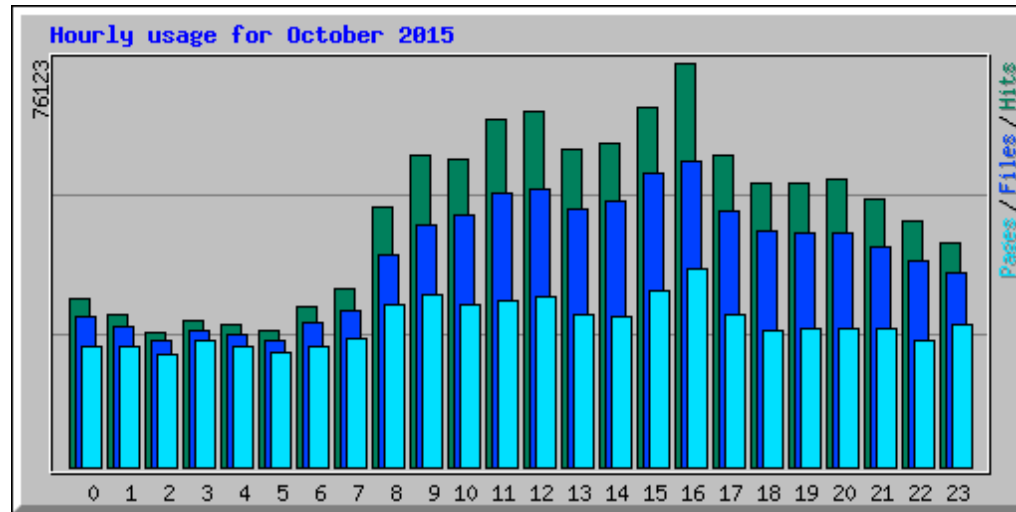

24	32308	2.81%	26565	2.78%	17538	2.70%	1199	3.08%	2092	3.80%	736681	2.53%	0	0.00%	0	0.00%
25	28689	2.49%	24862	2.60%	15987	2.46%	1154	2.96%	1904	3.46%	894685	3.07%	0	0.00%	0	0.00%
26	36309	3.16%	29990	3.14%	19797	3.05%	1203	3.09%	2352	4.28%	876571	3.01%	0	0.00%	0	0.00%
27	39272	3.41%	32268	3.38%	20671	3.18%	1349	3.46%	2547	4.63%	1048699	3.60%	0	0.00%	0	0.00%
28	41413	3.60%	34277	3.59%	23151	3.57%	1363	3.50%	2412	4.39%	1003199	3.45%	0	0.00%	0	0.00%
29	41928	3.64%	34469	3.61%	23427	3.61%	1319	3.38%	2390	4.35%	909544	3.12%	0	0.00%	0	0.00%
30	33726	2.93%	28604	2.99%	19550	3.01%	1259	3.23%	2148	3.91%	780424	2.68%	0	0.00%	0	0.00%
31	37578	3.27%	31401	3.29%	23143	3.56%	1128	2.89%	2033	3.70%	766455	2.63%	0	0.00%	0	0.00%

Hourly Statistics for October 2015																		
Hour	Hits			Files			Pages			kB F		kB In		kB Out				
	Avg	Total		Avg	Total		Avg	Total		Avg	Total	Avg	Total	Avg	Total			
0	1023	31724	2.76%	912	28274	2.96%	727	22543	3.47%	25098	778023	2.67%	0	0	0.00%	0	0	0.00%
1	922	28610	2.49%	857	26583	2.78%	730	22632	3.49%	20993	650798	2.24%	0	0	0.00%	0	0	0.00%
2	815	25281	2.20%	769	23856	2.50%	688	21336	3.29%	17224	533951	1.83%	0	0	0.00%	0	0	0.00%
3	884	27416	2.38%	833	25846	2.71%	766	23751	3.66%	13898	430840	1.48%	0	0	0.00%	0	0	0.00%
4	858	26628	2.31%	809	25105	2.63%	736	22844	3.52%	12596	390471	1.34%	0	0	0.00%	0	0	0.00%
5	834	25862	2.25%	770	23892	2.50%	699	21669	3.34%	12252	379803	1.30%	0	0	0.00%	0	0	0.00%
6	968	30010	2.61%	872	27038	2.83%	727	22564	3.48%	17633	546624	1.88%	0	0	0.00%	0	0	0.00%
7	1084	33613	2.92%	951	29486	3.09%	778	24119	3.72%	20837	645955	2.22%	0	0	0.00%	0	0	0.00%
8	1581	49023	4.26%	1283	39800	4.17%	990	30717	4.73%	29825	924567	3.18%	0	0	0.00%	0	0	0.00%
9	1892	58671	5.10%	1470	45584	4.77%	1051	32601	5.02%	42393	1314168	4.51%	0	0	0.00%	0	0	0.00%
10	1870	57999	5.04%	1534	47566	4.98%	984	30509	4.70%	47644	1476965	5.07%	0	0	0.00%	0	0	0.00%
11	2113	65510	5.69%	1661	51505	5.39%	1007	31247	4.81%	58007	1798214	6.18%	0	0	0.00%	0	0	0.00%
12	2157	66886	5.81%	1684	52232	5.47%	1039	32213	4.96%	60345	1870700	6.43%	0	0	0.00%	0	0	0.00%
13	1923	59638	5.18%	1563	48478	5.07%	926	28735	4.43%	54836	1699913	5.84%	0	0	0.00%	0	0	0.00%
14	1970	61090	5.31%	1610	49910	5.22%	908	28175	4.34%	55707	1726931	5.93%	0	0	0.00%	0	0	0.00%
15	2189	67869	5.90%	1782	55253	5.78%	1067	33082	5.10%	70799	2194784	7.54%	0	0	0.00%	0	0	0.00%
16	2455	76123	6.62%	1855	57518	6.02%	1203	37307	5.75%	58633	1817620	6.24%	0	0	0.00%	0	0	0.00%
17	1890	58594	5.09%	1557	48297	5.05%	928	28776	4.43%	55556	1722235	5.92%	0	0	0.00%	0	0	0.00%
18	1720	53331	4.64%	1438	44607	4.67%	825	25577	3.94%	49823	1544528	5.30%	0	0	0.00%	0	0	0.00%
19	1727	53562	4.66%	1422	44082	4.61%	842	26123	4.02%	52688	1633319	5.61%	0	0	0.00%	0	0	0.00%