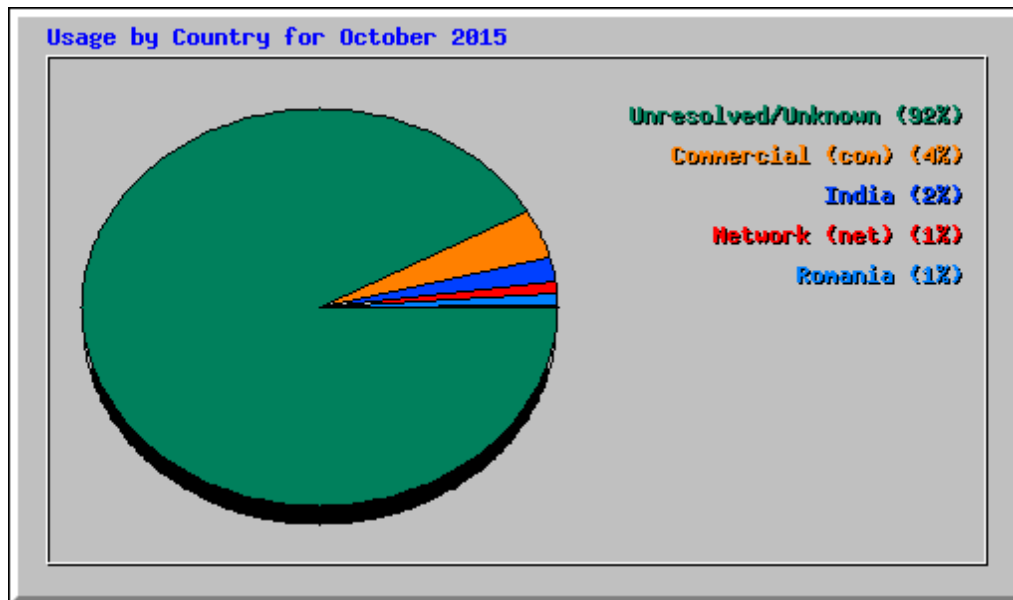

Top 30 of 64 Total Countries											
#	Hits		Files		kB F		kB In	kB Out	Country		
1	1063355	92.43%	916698	95.94%	28469639	97.78%	0	0.00%	0	0.00%	Unresolved/Unknown
2	41255	3.59%	36959	3.87%	292809	1.01%	0	0.00%	0	0.00%	Commercial (com)
3	25644	2.23%	7966	0.83%	190963	0.66%	0	0.00%	0	0.00%	India
4	11501	1.00%	3323	0.35%	120879	0.42%	0	0.00%	0	0.00%	Network (net)
5	6086	0.53%	900	0.09%	18098	0.06%	0	0.00%	0	0.00%	Romania
6	397	0.03%	164	0.02%	1719	0.01%	0	0.00%	0	0.00%	Russian Federation
7	319	0.03%	74	0.01%	1308	0.00%	0	0.00%	0	0.00%	Educational (edu)
8	304	0.03%	39	0.00%	2672	0.01%	0	0.00%	0	0.00%	Germany
9	235	0.02%	58	0.01%	241	0.00%	0	0.00%	0	0.00%	Latvia
10	199	0.02%	44	0.00%	1623	0.01%	0	0.00%	0	0.00%	France
11	183	0.02%	27	0.00%	1077	0.00%	0	0.00%	0	0.00%	Pakistan
12	163	0.01%	36	0.00%	4027	0.01%	0	0.00%	0	0.00%	Australia
13	104	0.01%	11	0.00%	609	0.00%	0	0.00%	0	0.00%	United Arab Emirates
14	103	0.01%	45	0.00%	1085	0.00%	0	0.00%	0	0.00%	Norway
15	59	0.01%	19	0.00%	484	0.00%	0	0.00%	0	0.00%	Sri Lanka
16	51	0.00%	12	0.00%	567	0.00%	0	0.00%	0	0.00%	United Kingdom
17	44	0.00%	7	0.00%	490	0.00%	0	0.00%	0	0.00%	Malaysia
18	36	0.00%	5	0.00%	14	0.00%	0	0.00%	0	0.00%	Canada
19	34	0.00%	3	0.00%	925	0.00%	0	0.00%	0	0.00%	Singapore
20	31	0.00%	9	0.00%	100	0.00%	0	0.00%	0	0.00%	Colombia
21	26	0.00%	4	0.00%	28	0.00%	0	0.00%	0	0.00%	South Africa
22	20	0.00%	2	0.00%	920	0.00%	0	0.00%	0	0.00%	Brazil
23	18	0.00%	1	0.00%	19	0.00%	0	0.00%	0	0.00%	Bhutan
24	17	0.00%	0	0.00%	5	0.00%	0	0.00%	0	0.00%	Italy
25	14	0.00%	3	0.00%	15	0.00%	0	0.00%	0	0.00%	Thailand
26	13	0.00%	1	0.00%	461	0.00%	0	0.00%	0	0.00%	Turkey
27	12	0.00%	0	0.00%	4	0.00%	0	0.00%	0	0.00%	Denmark
28	12	0.00%	2	0.00%	25	0.00%	0	0.00%	0	0.00%	Vietnam