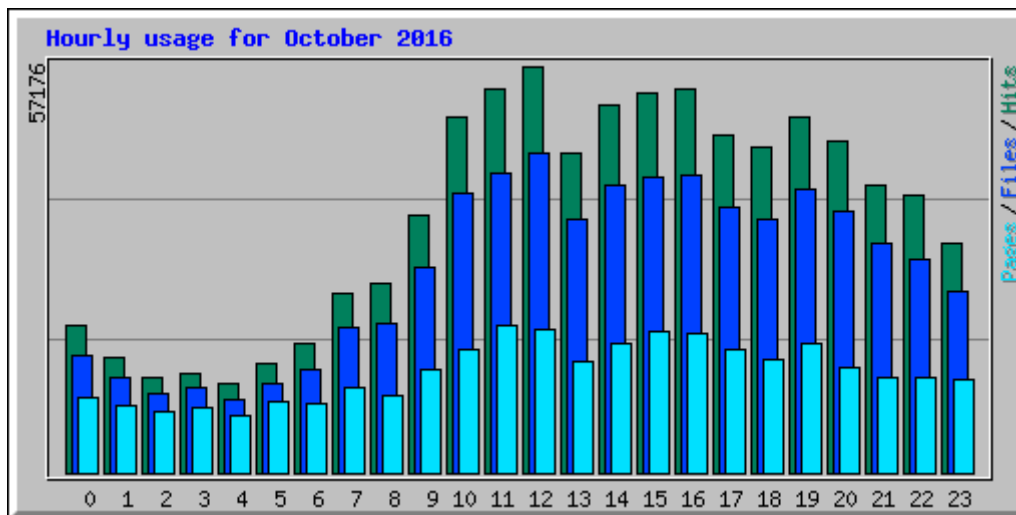

Hourly Statistics for October 2016																		
Hour	Hits			Files			Pages			kB F		kB In		kB Out				
	Avg	Total	%	Avg	Total	%	Avg	Total	%	Avg	Total	Avg	Total	Avg	Total			
0	663	20566	2.38%	534	16560	2.42%	339	10509	3.09%	19612	607975	2.45%	0	0	0.00%	0	0	0.00%
1	518	16085	1.86%	431	13371	1.96%	300	9321	2.74%	15489	480168	1.94%	0	0	0.00%	0	0	0.00%
2	431	13383	1.55%	358	11103	1.62%	275	8552	2.52%	12436	385520	1.55%	0	0	0.00%	0	0	0.00%
3	448	13910	1.61%	384	11920	1.74%	296	9179	2.70%	12763	395651	1.60%	0	0	0.00%	0	0	0.00%
4	401	12448	1.44%	334	10380	1.52%	262	8128	2.39%	10565	327510	1.32%	0	0	0.00%	0	0	0.00%
5	495	15357	1.78%	406	12604	1.84%	324	10046	2.96%	11978	371325	1.50%	0	0	0.00%	0	0	0.00%
6	587	18200	2.10%	465	14421	2.11%	310	9611	2.83%	15144	469455	1.89%	0	0	0.00%	0	0	0.00%
7	809	25085	2.90%	656	20342	2.97%	390	12097	3.56%	19865	615821	2.48%	0	0	0.00%	0	0	0.00%
8	858	26626	3.08%	680	21100	3.09%	347	10783	3.17%	23870	739976	2.98%	0	0	0.00%	0	0	0.00%
9	1168	36233	4.19%	928	28781	4.21%	466	14456	4.25%	31565	978518	3.95%	0	0	0.00%	0	0	0.00%
10	1614	50045	5.79%	1265	39234	5.74%	554	17189	5.06%	42089	1304757	5.26%	0	0	0.00%	0	0	0.00%
11	1737	53852	6.23%	1361	42219	6.17%	668	20714	6.09%	49859	1545620	6.23%	0	0	0.00%	0	0	0.00%
12	1844	57176	6.61%	1446	44852	6.56%	648	20112	5.92%	51903	1609001	6.49%	0	0	0.00%	0	0	0.00%
13	1453	45063	5.21%	1152	35729	5.23%	508	15750	4.63%	46975	1456210	5.87%	0	0	0.00%	0	0	0.00%
14	1671	51815	5.99%	1306	40512	5.92%	583	18103	5.33%	50758	1573511	6.35%	0	0	0.00%	0	0	0.00%
15	1718	53269	6.16%	1339	41524	6.07%	643	19944	5.87%	52410	1624716	6.55%	0	0	0.00%	0	0	0.00%
16	1741	53980	6.24%	1345	41702	6.10%	627	19453	5.72%	51033	1582033	6.38%	0	0	0.00%	0	0	0.00%
17	1531	47481	5.49%	1200	37201	5.44%	556	17261	5.08%	46323	1436019	5.79%	0	0	0.00%	0	0	0.00%