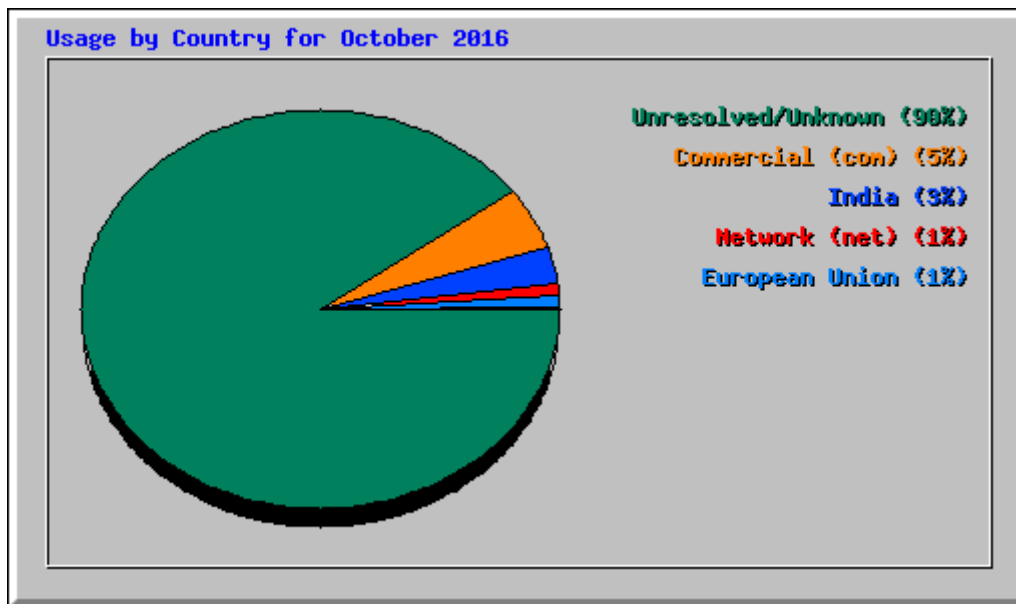

Top 30 of 63 Total Countries											
#	Hits		Files		kB F		kB In	kB Out	Country		
1	777937	89.94%	638975	93.45%	24282833	97.92%	0	0.00%	0	0.00%	Unresolved/Unknown
2	39754	4.60%	29401	4.30%	204521	0.82%	0	0.00%	0	0.00%	Commercial (com)
3	29176	3.37%	10176	1.49%	192110	0.77%	0	0.00%	0	0.00%	India
4	6055	0.70%	2010	0.29%	60611	0.24%	0	0.00%	0	0.00%	Network (net)
5	5631	0.65%	5624	0.82%	34171	0.14%	0	0.00%	0	0.00%	European Union
6	4119	0.48%	1716	0.25%	7059	0.03%	0	0.00%	0	0.00%	Netherlands
7	328	0.04%	109	0.02%	1586	0.01%	0	0.00%	0	0.00%	Russian Federation
8	213	0.02%	125	0.02%	788	0.00%	0	0.00%	0	0.00%	Non-Profit (org)
9	189	0.02%	57	0.01%	938	0.00%	0	0.00%	0	0.00%	Pakistan
10	131	0.02%	57	0.01%	222	0.00%	0	0.00%	0	0.00%	Educational (edu)
11	126	0.01%	29	0.00%	153	0.00%	0	0.00%	0	0.00%	Canada
12	122	0.01%	53	0.01%	422	0.00%	0	0.00%	0	0.00%	Nepal
13	121	0.01%	12	0.00%	437	0.00%	0	0.00%	0	0.00%	Malaysia
14	110	0.01%	22	0.00%	1547	0.01%	0	0.00%	0	0.00%	Germany
15	74	0.01%	17	0.00%	1492	0.01%	0	0.00%	0	0.00%	United Arab Emirates
16	73	0.01%	26	0.00%	182	0.00%	0	0.00%	0	0.00%	Australia
17	63	0.01%	10	0.00%	100	0.00%	0	0.00%	0	0.00%	Romania