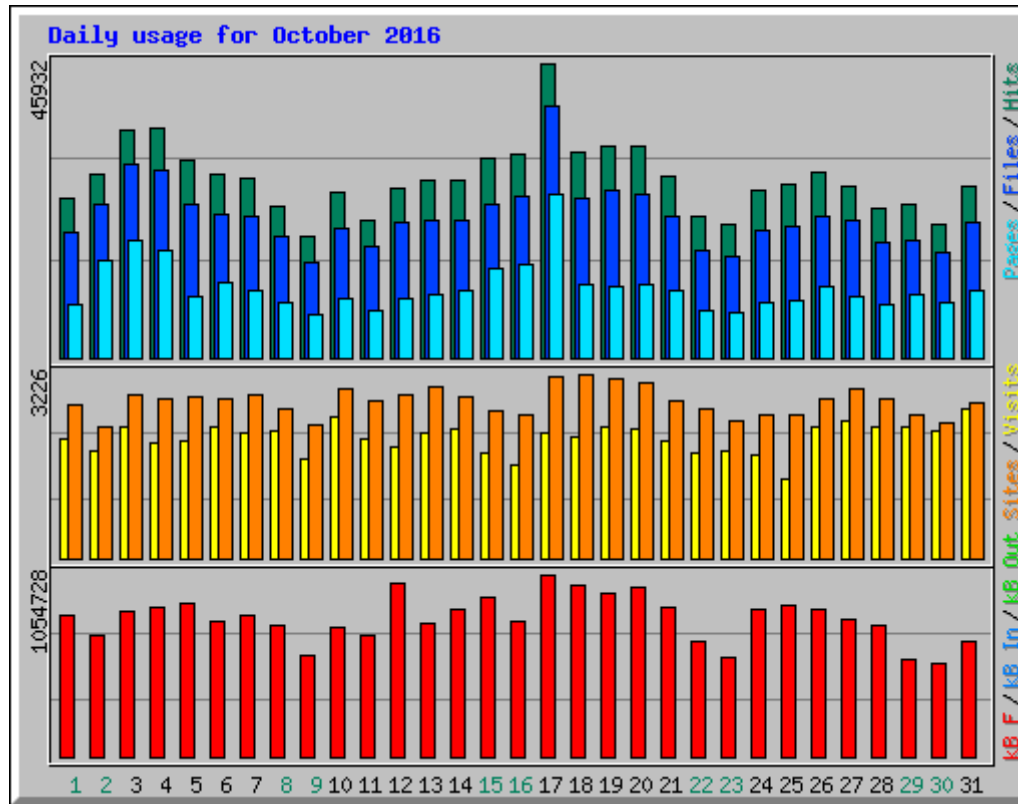

Code 304 - Not Modified	1.31%	11362
Code 400 - Bad Request	0.00%	15
Code 401 - Unauthorized	0.00%	28
Code 403 - Forbidden	10.28%	88875
Code 404 - Not Found	7.18%	62134
Code 405 - Method Not Allowed	0.04%	355
Code 416 - Requested Range Not Satisfiable	0.00%	1
Code 500 - Internal Server Error	0.03%	241

Daily Statistics for October 2016																
Day	Hits		Files		Pages		Visits		Sites		kB F		kB In		kB Out	
1	24840	2.87%	19597	2.87%	8151	2.40%	2082	3.22%	2672	4.87%	815161	3.29%	0	0.00%	0	0.00%
2	28724	3.32%	23825	3.48%	15115	4.45%	1877	2.90%	2302	4.19%	700869	2.83%	0	0.00%	0	0.00%