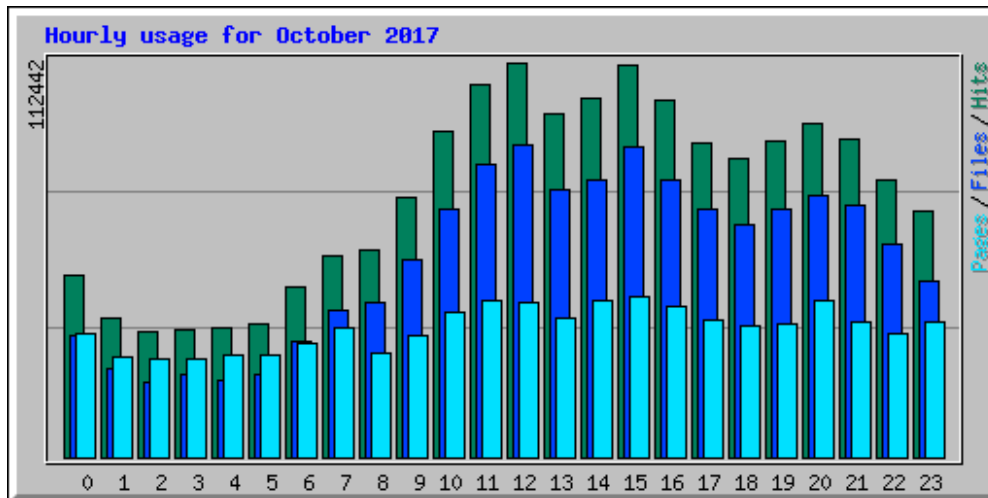

25	60184	3.34%	45303	3.34%	26705	3.01%	5641	2.98%	2939	5.23%	1170589	3.39%	0	0.00%	0	0.00%
26	72154	4.01%	56110	4.14%	32916	3.71%	6135	3.24%	3049	5.43%	1289708	3.73%	0	0.00%	0	0.00%
27	62514	3.47%	49336	3.64%	26068	2.94%	5778	3.05%	2801	4.98%	1246228	3.61%	0	0.00%	0	0.00%
28	57411	3.19%	44348	3.27%	24473	2.76%	5925	3.13%	2603	4.63%	1053433	3.05%	0	0.00%	0	0.00%
29	66184	3.68%	50702	3.74%	34739	3.92%	5873	3.10%	2604	4.63%	1111546	3.22%	0	0.00%	0	0.00%
30	72170	4.01%	57369	4.23%	38294	4.32%	5974	3.15%	2921	5.20%	1329953	3.85%	0	0.00%	0	0.00%
31	56917	3.16%	43523	3.21%	22108	2.49%	5281	2.79%	3054	5.43%	1150431	3.33%	0	0.00%	0	0.00%

Hourly Statistics for October 2017																	
Hour	Hits			Files			Pages			kB F			kB In		kB Out		
	Avg	Total		Avg	Total		Avg	Total		Avg	Total		Avg	Total		Total	
0	1672	51859	2.88%	1118	34673	2.56%	1134	35182	3.97%	27311	846628	2.45%	0	0	0.00%	0	0.00%
1	1276	39573	2.20%	821	25471	1.88%	928	28773	3.24%	23863	739743	2.14%	0	0	0.00%	0	0.00%
2	1156	35853	1.99%	694	21537	1.59%	904	28043	3.16%	20319	629886	1.82%	0	0	0.00%	0	0.00%
3	1164	36106	2.01%	767	23793	1.75%	904	28030	3.16%	24613	763012	2.21%	0	0	0.00%	0	0.00%
4	1180	36586	2.03%	710	22011	1.62%	940	29164	3.29%	21156	655824	1.90%	0	0	0.00%	0	0.00%
5	1230	38135	2.12%	758	23524	1.73%	942	29216	3.29%	18568	575598	1.67%	0	0	0.00%	0	0.00%
6	1569	48645	2.70%	1069	33163	2.45%	1046	32441	3.66%	25967	804970	2.33%	0	0	0.00%	0	0.00%
7	1848	57305	3.18%	1341	41594	3.07%	1196	37090	4.18%	33711	1045046	3.02%	0	0	0.00%	0	0.00%
8	1908	59148	3.29%	1414	43856	3.23%	962	29840	3.36%	35780	1109186	3.21%	0	0	0.00%	0	0.00%
9	2393	74206	4.12%	1813	56204	4.15%	1120	34728	3.92%	46850	1452348	4.20%	0	0	0.00%	0	0.00%
10	2984	92504	5.14%	2281	70714	5.22%	1331	41278	4.65%	56972	1766122	5.11%	0	0	0.00%	0	0.00%
11	3424	106151	5.90%	2687	83308	6.14%	1439	44612	5.03%	67737	2099832	6.08%	0	0	0.00%	0	0.00%
12	3627	112442	6.25%	2869	88966	6.56%	1424	44145	4.98%	72406	2244577	6.50%	0	0	0.00%	0	0.00%
13	3152	97724	5.43%	2464	76397	5.63%	1286	39874	4.50%	63408	1965654	5.69%	0	0	0.00%	0	0.00%
14	3291	102045	5.67%	2543	78856	5.82%	1442	44705	5.04%	66791	2070519	5.99%	0	0	0.00%	0	0.00%
15	3593	111393	6.19%	2852	88416	6.52%	1465	45421	5.12%	72220	2238830	6.48%	0	0	0.00%	0	0.00%
16	3281	101714	5.65%	2544	78881	5.82%	1382	42862	4.83%	63447	1966860	5.69%	0	0	0.00%	0	0.00%
17	2890	89617	4.98%	2279	70672	5.21%	1268	39324	4.43%	60262	1868108	5.41%	0	0	0.00%	0	0.00%
18	2743	85044	4.72%	2127	65941	4.86%	1207	37434	4.22%	56530	1752444	5.07%	0	0	0.00%	0	0.00%
19	2908	90155	5.01%	2278	70627	5.21%	1227	38045	4.29%	53688	1664325	4.82%	0	0	0.00%	0	0.00%
20	3065	95024	5.28%	2396	74306	5.48%	1433	44441	5.01%	57736	1789821	5.18%	0	0	0.00%	0	0.00%
21	2917	90440	5.02%	2316	71814	5.30%	1232	38222	4.31%	57234	1774258	5.13%	0	0	0.00%	0	0.00%
22	2537	78667	4.37%	1959	60745	4.48%	1139	35339	3.98%	49309	1528592	4.42%	0	0	0.00%	0	0.00%