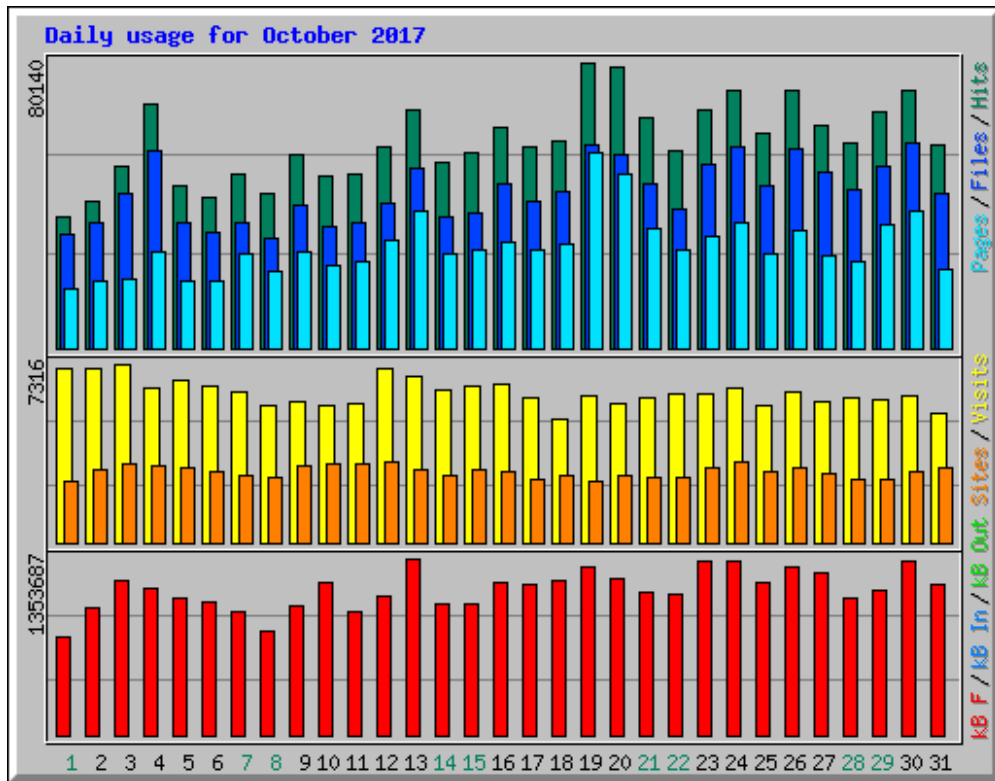

Usage statistics for frlht

Summary Period: October 2017

Generated 08-Nov-2017 06:08 IST

[\[Daily Statistics\]](#) [\[Hourly Statistics\]](#) [\[URLs\]](#) [\[Entry\]](#) [\[Exit\]](#) [\[Sites\]](#) [\[Search\]](#) [\[Users\]](#) [\[Countries\]](#)

Monthly Statistics for October 2017		
Total Hits	1800447	
Total Files	1355868	
Total Pages	886924	
Total Visits	189586	
Total kB Files	34555184	
Total kB In	0	
Total kB Out	0	
Total Unique Sites	56194	
Total Unique URLs	135006	
Total Unique Usernames	1	
	Avg	Max
Hits per Hour	2419	9939
Hits per Day	58078	80140
Files per Day	43737	57369
Pages per Day	28610	54536
Sites per Day	1812	3284
Visits per Day	6115	7316
kB Files per Day	1114683	1353687
kB In per Day	0	0
kB Out per Day	0	0
Hits by Response Code		
Code 200 - OK	75.31%	1355868
Code 206 - Partial Content	0.27%	4920
Code 301 - Moved Permanently	0.02%	441
Code 302 - Found	4.24%	76415
Code 303 - See Other	0.01%	213
Code 304 - Not Modified	1.38%	24918
Code 307 - Moved Temporarily	16.07%	289290
Code 400 - Bad Request	0.44%	7868
Code 401 - Unauthorized	0.00%	38
Code 403 - Forbidden	1.12%	20095
Code 404 - Not Found	1.12%	20124
Code 405 - Method Not Allowed	0.01%	109
Code 500 - Internal Server Error	0.01%	148