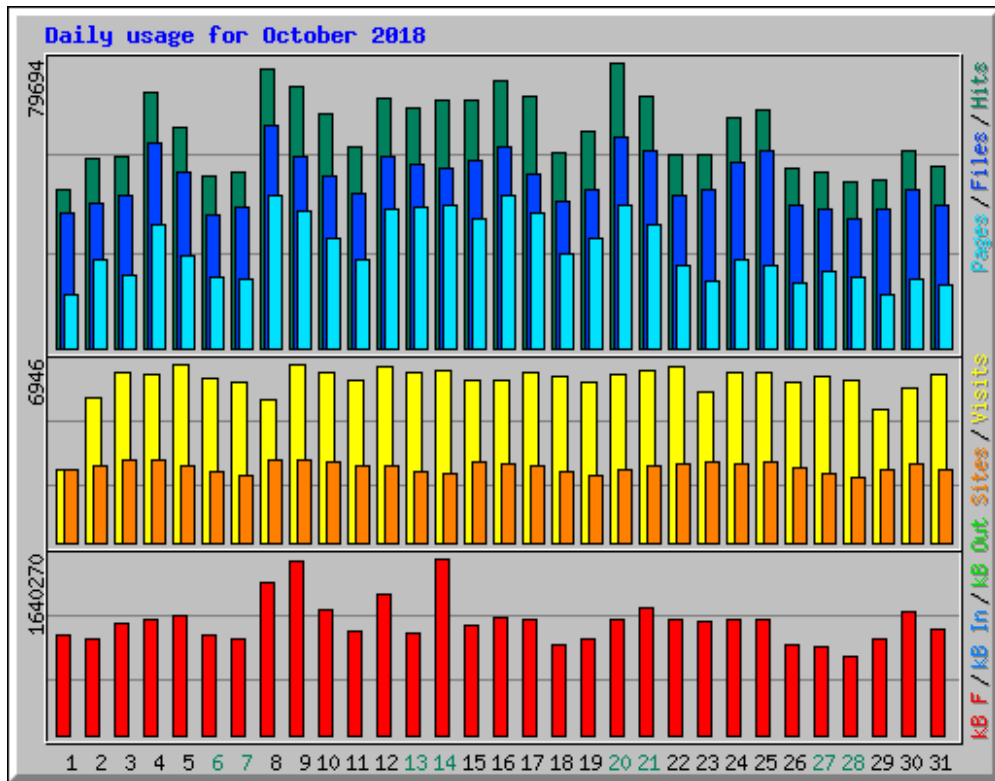

Usage statistics for frlht

Summary Period: October 2018
Generated 19-Nov-2018 06:11 IST

[\[Daily Statistics\]](#) [\[Hourly Statistics\]](#) [\[URLs\]](#) [\[Entry\]](#) [\[Exit\]](#) [\[Sites\]](#) [\[Search\]](#) [\[Users\]](#) [\[Countries\]](#)

Monthly Statistics for October 2018		
Total Hits	1873696	
Total Files	1451518	
Total Pages	860813	
Total Visits	192880	
Total kB Files	32775732	
Total kB In	0	
Total kB Out	0	
Total Unique Sites	54798	
Total Unique URLs	155063	
Total Unique Usernames	1	
	Avg	Max
Hits per Hour	2518	10961
Hits per Day	60441	79694
Files per Day	46823	62109
Pages per Day	27768	42587
Sites per Day	1767	3242
Visits per Day	6221	6946
kB Files per Day	1057282	1640270
kB In per Day	0	0
kB Out per Day	0	0
Hits by Response Code		
Code 200 - OK	77.47%	1451518
Code 206 - Partial Content	0.21%	3891
Code 301 - Moved Permanently	0.03%	520
Code 302 - Found	1.85%	34639
Code 303 - See Other	0.02%	443
Code 304 - Not Modified	0.82%	15314
Code 307 - Moved Temporarily	14.67%	274885
Code 400 - Bad Request	0.03%	494
Code 401 - Unauthorized	0.00%	17
Code 403 - Forbidden	1.40%	26162
Code 404 - Not Found	3.50%	65574
Code 500 - Internal Server Error	0.01%	239