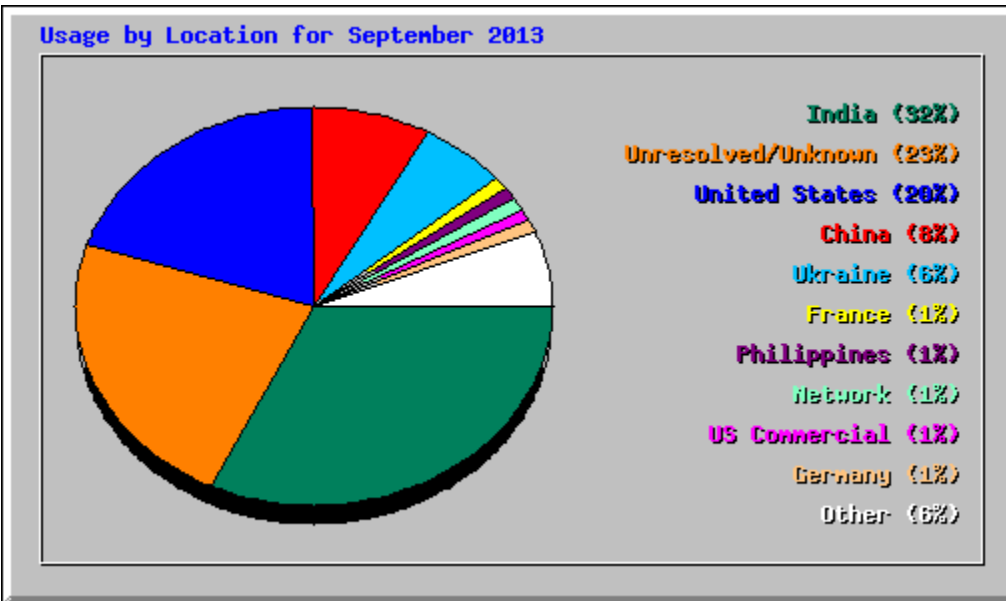

3	67	0.19%	65	0.22%	41660	2.07%	0	0.00%	0	0.00%	10	0.31%	117.200.109.192
4	35	0.10%	33	0.11%	36430	1.81%	0	0.00%	0	0.00%	1	0.03%	117.195.140.192
5	394	1.09%	373	1.29%	33290	1.65%	0	0.00%	0	0.00%	19	0.59%	65.55.24.220
6	150	0.42%	100	0.35%	29279	1.45%	0	0.00%	0	0.00%	36	1.12%	192.99.6.113
7	4	0.01%	4	0.01%	23042	1.14%	0	0.00%	0	0.00%	0	0.00%	216.244.86.26
8	80	0.22%	77	0.27%	22035	1.09%	0	0.00%	0	0.00%	1	0.03%	196.1.114.240
9	94	0.26%	61	0.21%	21487	1.07%	0	0.00%	0	0.00%	1	0.03%	117.213.26.217
10	105	0.29%	60	0.21%	21276	1.06%	0	0.00%	0	0.00%	2	0.06%	203.117.180.210

Top 30 of 92 Total Locations												
#	Hits		Files		kB F		kB In		kB Out		Location	
1	11510	31.99%	10178	35.16%	739180	36.67%	0	0.00%	0	0.00%	India	
2	8402	23.35%	6688	23.11%	427500	21.21%	0	0.00%	0	0.00%	Unresolved/Unknown	
3	7244	20.13%	5973	20.64%	492706	24.44%	0	0.00%	0	0.00%	United States	
4	2844	7.90%	2041	7.05%	60232	2.99%	0	0.00%	0	0.00%	China	
5	2017	5.61%	1314	4.54%	17758	0.88%	0	0.00%	0	0.00%	Ukraine	
6	352	0.98%	259	0.89%	17383	0.86%	0	0.00%	0	0.00%	France	
7	348	0.97%	337	1.16%	33657	1.67%	0	0.00%	0	0.00%	Philippines	
8	273	0.76%	264	0.91%	3448	0.17%	0	0.00%	0	0.00%	Network	
9	253	0.70%	205	0.71%	14708	0.73%	0	0.00%	0	0.00%	US Commercial	
10	189	0.53%	170	0.59%	10680	0.53%	0	0.00%	0	0.00%	Germany	
11	183	0.51%	123	0.42%	28324	1.41%	0	0.00%	0	0.00%	Singapore	
12	175	0.49%	146	0.50%	18459	0.92%	0	0.00%	0	0.00%	Finland	
13	163	0.45%	83	0.29%	6268	0.31%	0	0.00%	0	0.00%	Russian Federation	
14	150	0.42%	133	0.46%	6469	0.32%	0	0.00%	0	0.00%	Canada	
15	146	0.41%	135	0.47%	7969	0.40%	0	0.00%	0	0.00%	Great Britain (UK)	
16	119	0.33%	105	0.36%	9091	0.45%	0	0.00%	0	0.00%	United Arab Emirates	
17	118	0.33%	107	0.37%	7419	0.37%	0	0.00%	0	0.00%	Saudi Arabia	
18	86	0.24%	77	0.27%	5201	0.26%	0	0.00%	0	0.00%	Bangladesh	
19	79	0.22%	73	0.25%	7074	0.35%	0	0.00%	0	0.00%	Sri Lanka