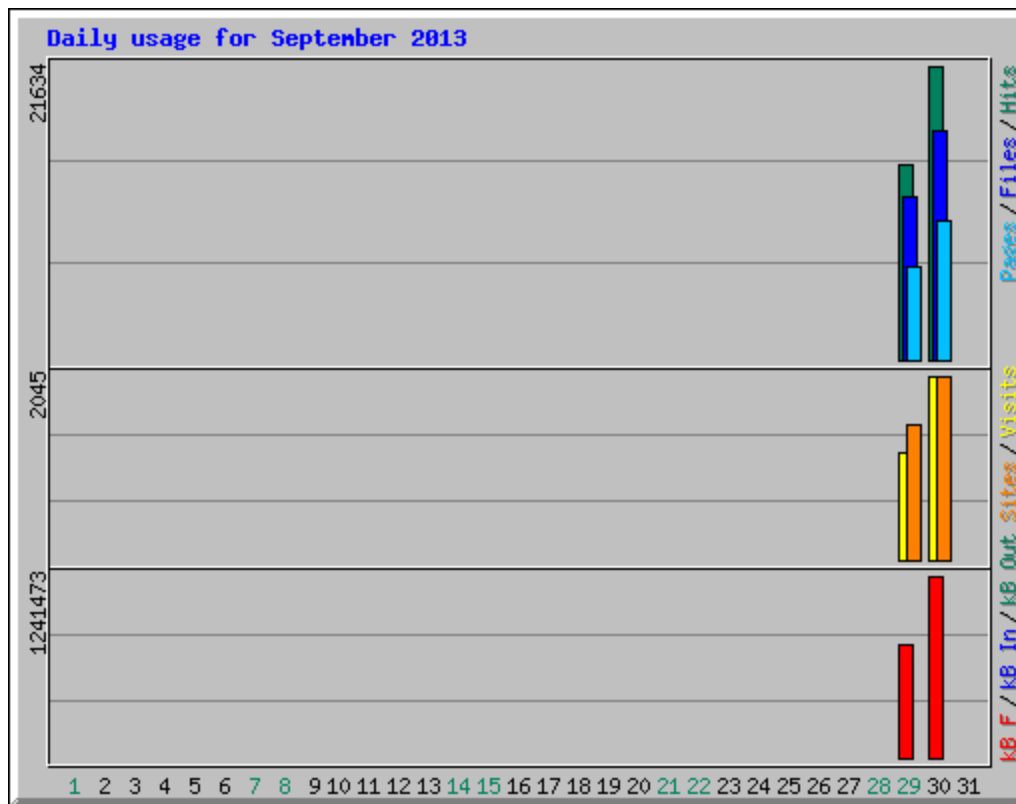

Monthly Statistics for September 2013		
Total Hits	35982	
Total Files	28945	
Total Pages	17065	
Total Visits	3221	
Total kB Files	2015808	
Total kB In	0	
Total kB Out	0	
Total Unique Sites	3321	
Total Unique URLs	1645	
	Avg	Max
Hits per Hour	749	1747
Hits per Day	17991	21634
Files per Day	14472	16879
Pages per Day	8532	10207
Visits per Day	1610	2041
kB Files per Day	1007904	1241473
kB In per Day	0	0
kB Out per Day	0	0
Hits by Response Code		
Undefined response code	42	
Code 200 - OK	28945	
Code 206 - Partial Content	639	
Code 301 - Moved Permanently	25	
Code 302 - Found	2160	
Code 304 - Not Modified	1386	
Code 400 - Bad Request	2	
Code 404 - Not Found	2601	
Code 500 - Internal Server Error	182	