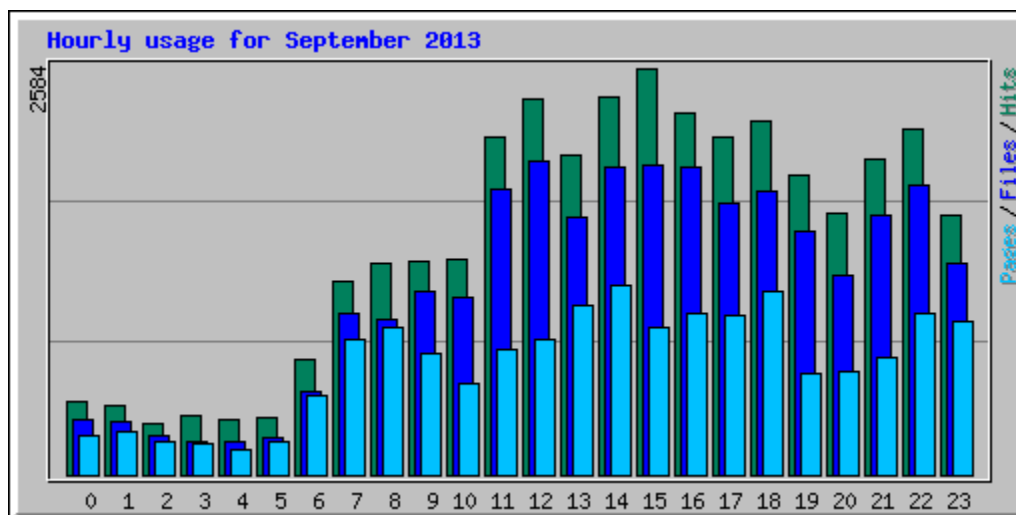

Monthly Statistics for September 2013		
Total Hits	35982	
Total Files	28945	
Total Pages	17065	
Total Visits	3221	
Total kB Files	2015808	
Total kB In	0	
Total kB Out	0	
Total Unique Sites	3321	
Total Unique URLs	1645	
	Avg	Max
Hits per Hour	749	1747
Hits per Day	17991	21634
Files per Day	14472	16879
Pages per Day	8532	10207
Visits per Day	1610	2041
kB Files per Day	1007904	1241473
kB In per Day	0	0
kB Out per Day	0	0
Hits by Response Code		
Undefined response code	42	
Code 200 - OK	28945	
Code 206 - Partial Content	639	
Code 301 - Moved Permanently	25	
Code 302 - Found	2160	
Code 304 - Not Modified	1386	
Code 400 - Bad Request	2	
Code 404 - Not Found	2601	
Code 500 - Internal Server Error	182	

Daily Statistics for September 2013

Day	Hits		Files		Pages		Visits		Sites		kB F		kB In		kB Out	
29	14348	39.88%	12066	41.69%	6858	40.19%	1186	36.82%	1505	45.32%	774336	38.41%	0	0.00%	0	0.00%
30	21634	60.12%	16879	58.31%	10207	59.81%	2041	63.37%	2045	61.58%	1241473	61.59%	0	0.00%	0	0.00%