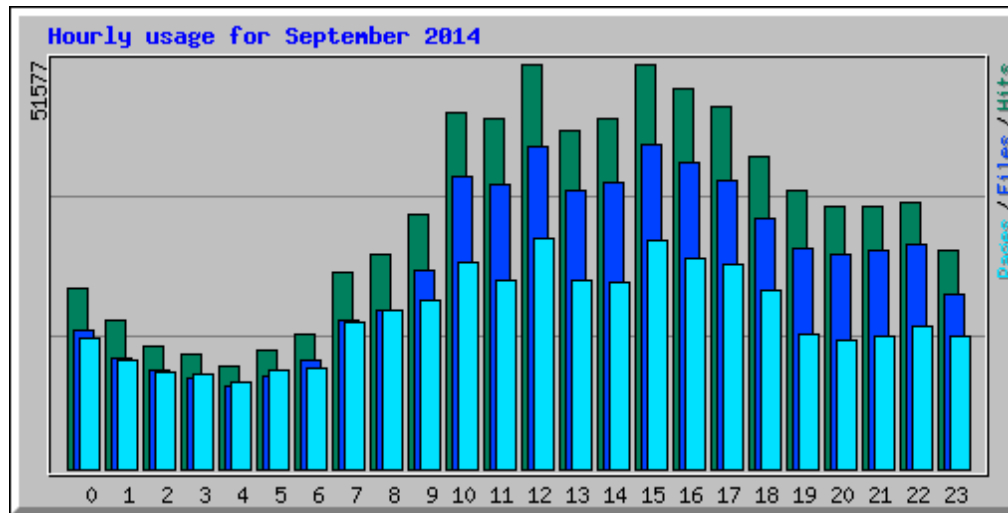

Hourly Statistics for September 2014																
Hour	Hits			Files			Pages			kB F		kB In		kB Out		
	Avg	Total		Avg	Total		Avg	Total		Avg	Total	Avg	Total	Avg	Total	
0	765	22961	2.94%	586	17589	2.81%	551	16556	3.53%	23470	704109	2.63%	00	0.00%	00	0.00%
1	628	18840	2.41%	472	14174	2.26%	463	13906	2.96%	19962	598872	2.24%	00	0.00%	00	0.00%
2	517	15518	1.99%	422	12669	2.02%	410	12312	2.62%	17153	514587	1.92%	00	0.00%	00	0.00%
3	488	14665	1.88%	386	11581	1.85%	400	12029	2.56%	15627	468811	1.75%	00	0.00%	00	0.00%
4	439	13173	1.69%	355	10653	1.70%	372	11172	2.38%	13678	410337	1.53%	00	0.00%	00	0.00%
5	500	15023	1.92%	397	11915	1.90%	419	12586	2.68%	15967	479021	1.79%	00	0.00%	00	0.00%
6	574	17245	2.21%	465	13962	2.23%	424	12733	2.71%	16633	498979	1.86%	00	0.00%	00	0.00%
7	838	25146	3.22%	629	18886	3.02%	620	18611	3.97%	25184	755532	2.82%	00	0.00%	00	0.00%
8	910	27308	3.50%	673	20207	3.23%	672	20183	4.30%	29021	870635	3.25%	00	0.00%	00	0.00%
9	1076	32295	4.13%	844	25344	4.05%	713	21413	4.56%	34224	1026734	3.83%	00	0.00%	00	0.00%
10	1509	45288	5.80%	1238	37157	5.93%	879	26372	5.62%	53439	1603170	5.99%	00	0.00%	00	0.00%
11	1486	44595	5.71%	1205	36171	5.78%	804	24126	5.14%	53548	1606443	6.00%	00	0.00%	00	0.00%
12	1717	51516	6.59%	1366	40986	6.55%	982	29469	6.28%	57791	1733731	6.47%	00	0.00%	00	0.00%
13	1432	42980	5.50%	1182	35480	5.67%	800	24009	5.12%	49692	1490772	5.57%	00	0.00%	00	0.00%
14	1485	44577	5.71%	1214	36444	5.82%	790	23717	5.06%	52842	1585262	5.92%	00	0.00%	00	0.00%
15	1719	51577	6.60%	1373	41192	6.58%	967	29026	6.19%	61399	1841958	6.88%	00	0.00%	00	0.00%
16	1617	48522	6.21%	1302	39070	6.24%	890	26720	5.70%	57013	1710383	6.39%	00	0.00%	00	0.00%
17	1539	46175	5.91%	1227	36823	5.88%	868	26045	5.55%	53970	1619092	6.05%	00	0.00%	00	0.00%