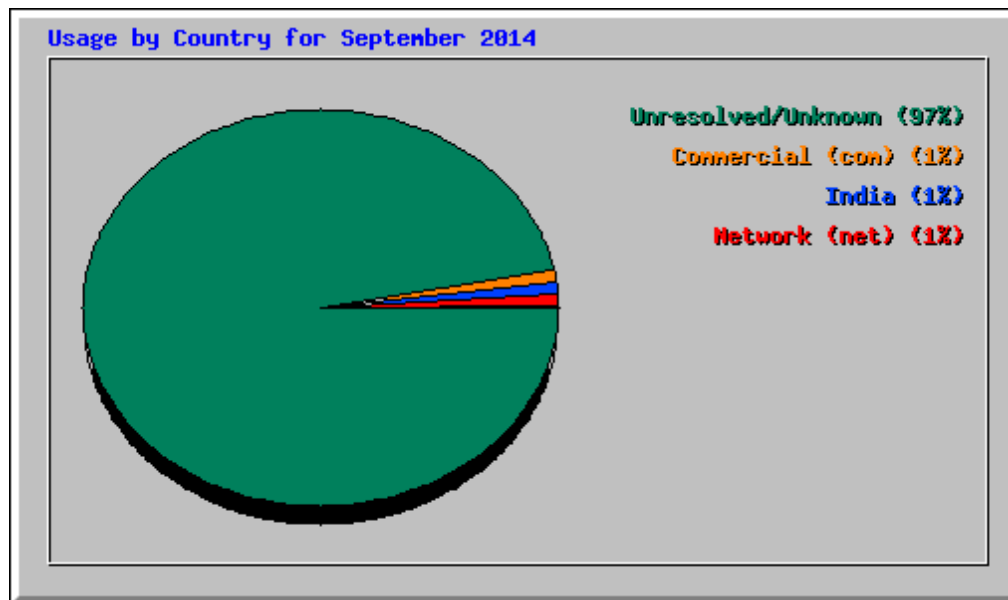

Top 30 of 76 Total Countries											
#	Hits		Files		kB F		kB In		kB Out		Country
1	758240	97.05%	619381	98.92%	26282903	98.13%	0	0.00%	0	0.00%	Unresolved/Unknown
2	9247	1.18%	8990	1.44%	111197	0.42%	0	0.00%	0	0.00%	Commercial (com)
3	7860	1.01%	6808	1.09%	233691	0.87%	0	0.00%	0	0.00%	India
4	4656	0.60%	4404	0.70%	102542	0.38%	0	0.00%	0	0.00%	Network (net)
5	110	0.01%	96	0.02%	3346	0.01%	0	0.00%	0	0.00%	Pakistan
6	98	0.01%	92	0.01%	4686	0.02%	0	0.00%	0	0.00%	United Arab Emirates
7	80	0.01%	65	0.01%	2249	0.01%	0	0.00%	0	0.00%	Singapore
8	75	0.01%	72	0.01%	1447	0.01%	0	0.00%	0	0.00%	Australia
9	72	0.01%	63	0.01%	1574	0.01%	0	0.00%	0	0.00%	France
10	70	0.01%	61	0.01%	1539	0.01%	0	0.00%	0	0.00%	Italy
11	62	0.01%	58	0.01%	537	0.00%	0	0.00%	0	0.00%	Germany
12	45	0.01%	40	0.01%	672	0.00%	0	0.00%	0	0.00%	Non-Profit (org)
13	44	0.01%	41	0.01%	8209	0.03%	0	0.00%	0	0.00%	Mexico
14	40	0.01%	36	0.01%	1703	0.01%	0	0.00%	0	0.00%	Canada
15	32	0.00%	28	0.00%	11	0.00%	0	0.00%	0	0.00%	Hong Kong
16	32	0.00%	28	0.00%	1984	0.01%	0	0.00%	0	0.00%	Sri Lanka