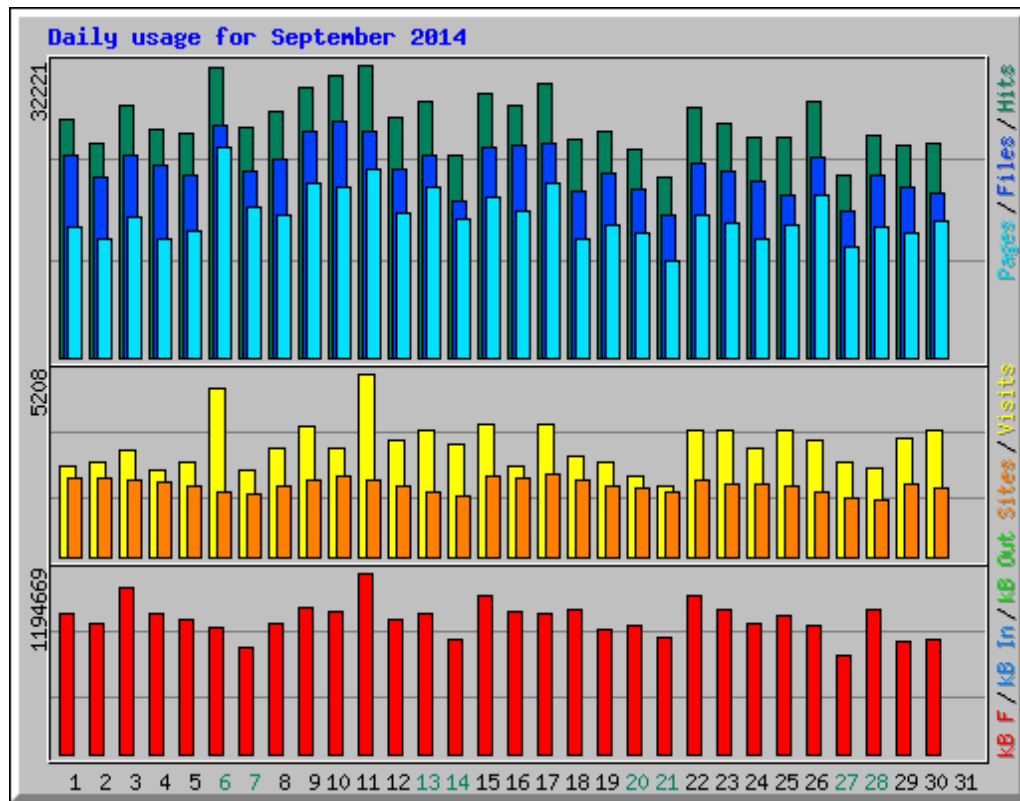

Usage statistics for frlht

Summary Period: September 2014

Generated 13-Nov-2014 06:02 IST

[\[Daily Statistics\]](#) [\[Hourly Statistics\]](#) [\[URLs\]](#) [\[Entry\]](#) [\[Exit\]](#) [\[Sites\]](#) [\[Search\]](#) [\[Countries\]](#)

Monthly Statistics for September 2014		
Total Hits	781297	
Total Files	626125	
Total Pages	469099	
Total Visits	94814	
Total kB Files	26782958	
Total kB In	0	
Total kB Out	0	
Total Unique Sites	47153	
Total Unique URLs	19619	
	Avg	Max
Hits per Hour	1085	4669
Hits per Day	26043	32221
Files per Day	20870	26040
Pages per Day	15636	23061
Sites per Day	1571	2354
Visits per Day	3160	5208
kB Files per Day	892765	1194669
kB In per Day	0	0
kB Out per Day	0	0
Hits by Response Code		
Code 200 - OK	80.14%	626125
Code 206 - Partial Content	1.87%	14619
Code 301 - Moved Permanently	0.00%	31
Code 302 - Found	6.64%	51911
Code 304 - Not Modified	1.44%	11233

Code 400 - Bad Request	0.00%	1
Code 404 - Not Found	5.22%	40794
Code 405 - Method Not Allowed	0.02%	150
Code 416 - Requested Range Not Satisfiable	0.00%	4
Code 500 - Internal Server Error	4.66%	36429

Daily Statistics for September 2014														
Day	Hits		Files		Pages		Visits		Sites		kB F		kB In	kB Out
1	26104	3.34%	22255	3.55%	14258	3.04%	2559	2.70%	2229	4.73%	927382	3.46%	0	0.00%
2	23594	3.02%	19855	3.17%	12991	2.77%	2681	2.83%	2242	4.75%	858157	3.20%	0	0.00%
3	27710	3.55%	22326	3.57%	15350	3.27%	3019	3.18%	2153	4.57%	1096770	4.10%	0	0.00%
4	25019	3.20%	21052	3.36%	13061	2.78%	2457	2.59%	2114	4.48%	926601	3.46%	0	0.00%