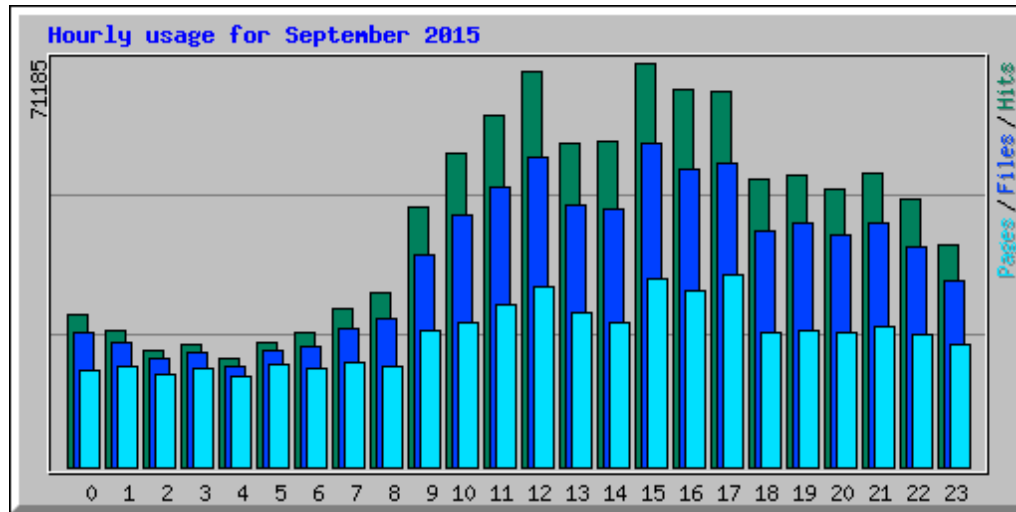

24	41564	3.94%	35997	4.12%	22422	4.03%	1317	3.44%	2355	4.19%	1230557	4.15%	0	0.00%	0	0.00%
25	27639	2.62%	22636	2.59%	12814	2.30%	1183	3.09%	2186	3.89%	906482	3.06%	0	0.00%	0	0.00%
26	27714	2.62%	22109	2.53%	12176	2.19%	1173	3.07%	2174	3.86%	1000706	3.38%	0	0.00%	0	0.00%
27	23974	2.27%	19502	2.23%	11239	2.02%	1222	3.20%	2013	3.58%	780134	2.63%	0	0.00%	0	0.00%
28	30469	2.89%	24426	2.79%	13062	2.35%	1312	3.43%	2378	4.23%	1154221	3.90%	0	0.00%	0	0.00%
29	33662	3.19%	28528	3.26%	17851	3.21%	1356	3.55%	2414	4.29%	1080619	3.65%	0	0.00%	0	0.00%
30	37592	3.56%	31937	3.65%	21182	3.81%	1204	3.15%	2347	4.17%	916900	3.10%	0	0.00%	0	0.00%

Hourly Statistics for September 2015																
Hour	Hits			Files			Pages			kB F		kB In		kB Out		
	Avg	Total		Avg	Total		Avg	Total		Avg	Total	Avg	Total	Avg	Total	
0	898	26968	2.55%	784	23547	2.69%	561	16859	3.03%	24023	720704	2.43%	00	0.00%	00	0.00%
1	803	24102	2.28%	727	21822	2.50%	587	17618	3.17%	16012	480367	1.62%	00	0.00%	00	0.00%
2	683	20517	1.94%	633	19013	2.17%	542	16275	2.93%	15649	469477	1.58%	00	0.00%	00	0.00%
3	719	21585	2.04%	675	20259	2.32%	575	17261	3.10%	14924	447722	1.51%	00	0.00%	00	0.00%
4	632	18976	1.80%	596	17880	2.05%	532	15988	2.87%	11585	347536	1.17%	00	0.00%	00	0.00%
5	728	21853	2.07%	684	20528	2.35%	602	18061	3.25%	10149	304480	1.03%	00	0.00%	00	0.00%
6	792	23777	2.25%	709	21270	2.43%	574	17220	3.10%	16774	503230	1.70%	00	0.00%	00	0.00%
7	932	27982	2.65%	809	24281	2.78%	609	18294	3.29%	20931	627934	2.12%	00	0.00%	00	0.00%
8	1021	30636	2.90%	874	26243	3.00%	593	17791	3.20%	28673	860189	2.90%	00	0.00%	00	0.00%
9	1526	45792	4.34%	1245	37365	4.27%	805	24161	4.34%	42926	1287772	4.35%	00	0.00%	00	0.00%
10	1836	55091	5.22%	1483	44493	5.09%	842	25275	4.54%	56542	1696271	5.73%	00	0.00%	00	0.00%
11	2062	61882	5.86%	1643	49303	5.64%	957	28712	5.16%	61386	1841595	6.22%	00	0.00%	00	0.00%
12	2316	69501	6.58%	1816	54491	6.23%	1058	31743	5.71%	64704	1941123	6.55%	00	0.00%	00	0.00%
13	1898	56962	5.40%	1531	45945	5.26%	908	27248	4.90%	52956	1588693	5.36%	00	0.00%	00	0.00%
14	1915	57471	5.44%	1508	45247	5.18%	847	25421	4.57%	64230	1926889	6.50%	00	0.00%	00	0.00%
15	2372	71185	6.74%	1896	56889	6.51%	1099	32970	5.93%	71822	2154667	7.27%	00	0.00%	00	0.00%
16	2212	66376	6.29%	1748	52444	6.00%	1030	30923	5.56%	59134	1774029	5.99%	00	0.00%	00	0.00%
17	2201	66051	6.26%	1781	53434	6.11%	1129	33872	6.09%	58133	1743997	5.89%	00	0.00%	00	0.00%
18	1687	50627	4.80%	1390	41713	4.77%	784	23546	4.23%	51160	1534795	5.18%	00	0.00%	00	0.00%
19	1712	51370	4.87%	1429	42894	4.91%	795	23877	4.29%	53650	1609485	5.43%	00	0.00%	00	0.00%
20	1632	48960	4.64%	1362	40871	4.68%	785	23574	4.24%	52869	1586075	5.35%	00	0.00%	00	0.00%