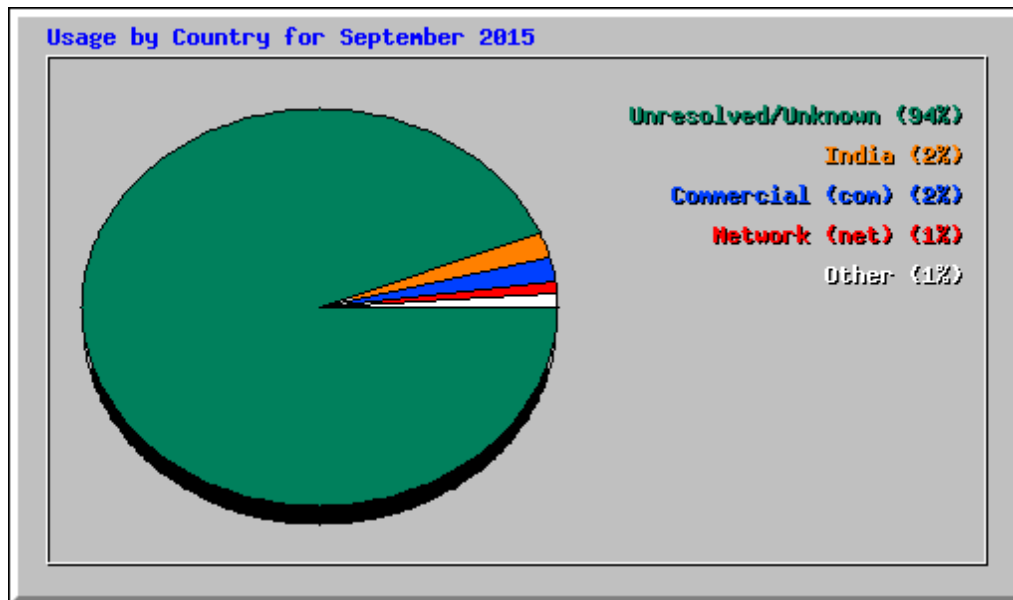

Top 30 of 67 Total Countries											
#	Hits		Files		kB F		kB In		kB Out		Country
1	994325	94.18%	855898	97.91%	29097929	98.23%	0	0.00%	0	0.00%	Unresolved/Unknown
2	24575	2.33%	8254	0.94%	226845	0.77%	0	0.00%	0	0.00%	India
3	21767	2.06%	17434	1.99%	159905	0.54%	0	0.00%	0	0.00%	Commercial (com)
4	13147	1.25%	4281	0.49%	112569	0.38%	0	0.00%	0	0.00%	Network (net)
5	171	0.02%	54	0.01%	1605	0.01%	0	0.00%	0	0.00%	Netherlands
6	163	0.02%	24	0.00%	3321	0.01%	0	0.00%	0	0.00%	United Arab Emirates
7	155	0.01%	25	0.00%	2874	0.01%	0	0.00%	0	0.00%	Pakistan
8	134	0.01%	24	0.00%	723	0.00%	0	0.00%	0	0.00%	Singapore
9	126	0.01%	6	0.00%	1424	0.00%	0	0.00%	0	0.00%	France
10	119	0.01%	40	0.00%	159	0.00%	0	0.00%	0	0.00%	Russian Federation
11	104	0.01%	7	0.00%	979	0.00%	0	0.00%	0	0.00%	Germany
12	92	0.01%	5	0.00%	505	0.00%	0	0.00%	0	0.00%	Canada
13	67	0.01%	14	0.00%	1401	0.00%	0	0.00%	0	0.00%	Thailand
14	64	0.01%	12	0.00%	1433	0.00%	0	0.00%	0	0.00%	Malaysia
15	58	0.01%	8	0.00%	1857	0.01%	0	0.00%	0	0.00%	Australia
16	56	0.01%	19	0.00%	358	0.00%	0	0.00%	0	0.00%	Non-Profit (org)
17	56	0.01%	6	0.00%	521	0.00%	0	0.00%	0	0.00%	Sweden
18	39	0.00%	10	0.00%	493	0.00%	0	0.00%	0	0.00%	Educational (edu)
19	39	0.00%	2	0.00%	470	0.00%	0	0.00%	0	0.00%	Bhutan
20	39	0.00%	11	0.00%	34	0.00%	0	0.00%	0	0.00%	Turkey
21	37	0.00%	4	0.00%	16	0.00%	0	0.00%	0	0.00%	Paraguay
22	28	0.00%	2	0.00%	18	0.00%	0	0.00%	0	0.00%	Italy
23	28	0.00%	11	0.00%	58	0.00%	0	0.00%	0	0.00%	Norway
24	27	0.00%	4	0.00%	477	0.00%	0	0.00%	0	0.00%	Japan
25	27	0.00%	2	0.00%	922	0.00%	0	0.00%	0	0.00%	Mexico
26	25	0.00%	8	0.00%	511	0.00%	0	0.00%	0	0.00%	Generic TLD (info)
27	24	0.00%	2	0.00%	464	0.00%	0	0.00%	0	0.00%	Brazil
28	20	0.00%	4	0.00%	42	0.00%	0	0.00%	0	0.00%	Spain