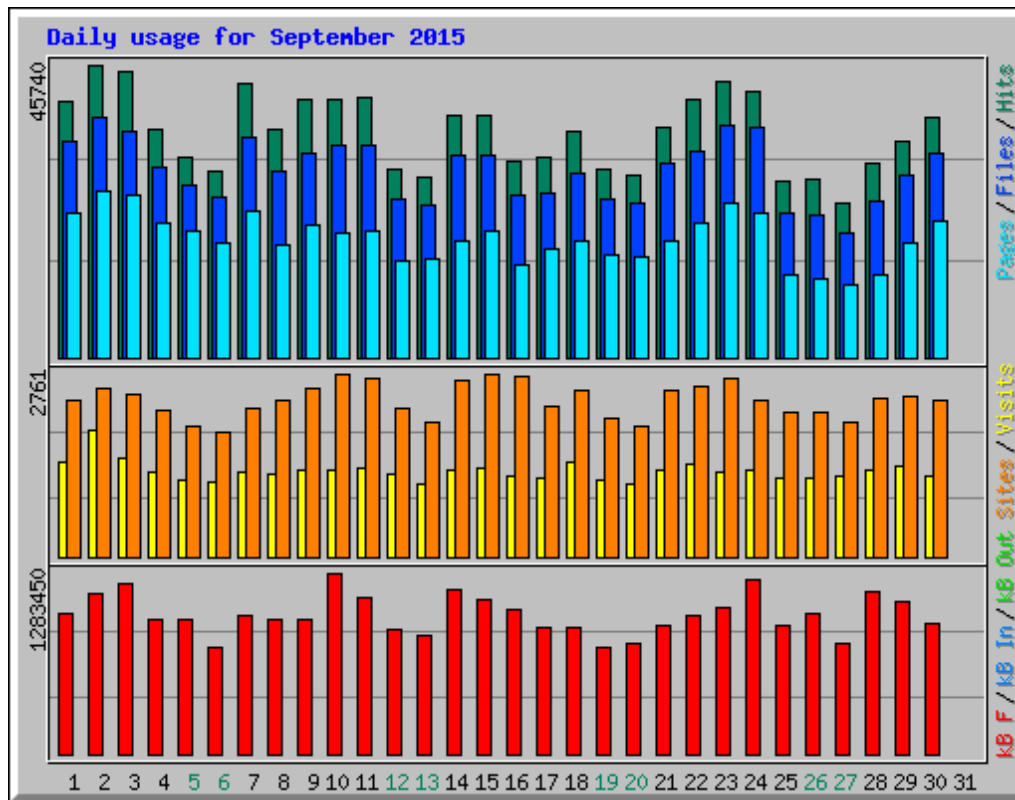

# Usage statistics for frlht

Summary Period: September 2015

Generated 04-Jan-2016 06:01 IST

[\[Daily Statistics\]](#) [\[Hourly Statistics\]](#) [\[URLs\]](#) [\[Entry\]](#) [\[Exit\]](#) [\[Sites\]](#) [\[Search\]](#) [\[Users\]](#) [\[Countries\]](#)

Monthly Statistics for September 2015		
Total Hits	1055781	
Total Files	874211	
Total Pages	556330	
Total Visits	38242	
Total kB Files	29622270	
Total kB In	0	
Total kB Out	0	
Total Unique Sites	56261	
Total Unique URLs	52214	
Total Unique Usernames	1	
	Avg	Max
Hits per Hour	1466	5015
Hits per Day	35192	45740
Files per Day	29140	37470
Pages per Day	18544	25911
Sites per Day	1875	2761
Visits per Day	1274	1910
kB Files per Day	987409	1283450
kB In per Day	0	0
kB Out per Day	0	0
Hits by Response Code		
Code 200 - OK	82.80%	874211
Code 206 - Partial Content	1.14%	12003
Code 301 - Moved Permanently	0.00%	44
Code 302 - Found	0.65%	6905
Code 304 - Not Modified	1.00%	10590
Code 400 - Bad Request	0.00%	3
Code 401 - Unauthorized	0.00%	7
Code 403 - Forbidden	9.30%	98234
Code 404 - Not Found	5.07%	53516
Code 405 - Method Not Allowed	0.00%	2
Code 416 - Requested Range Not Satisfiable	0.00%	1
Code 500 - Internal Server Error	0.03%	265