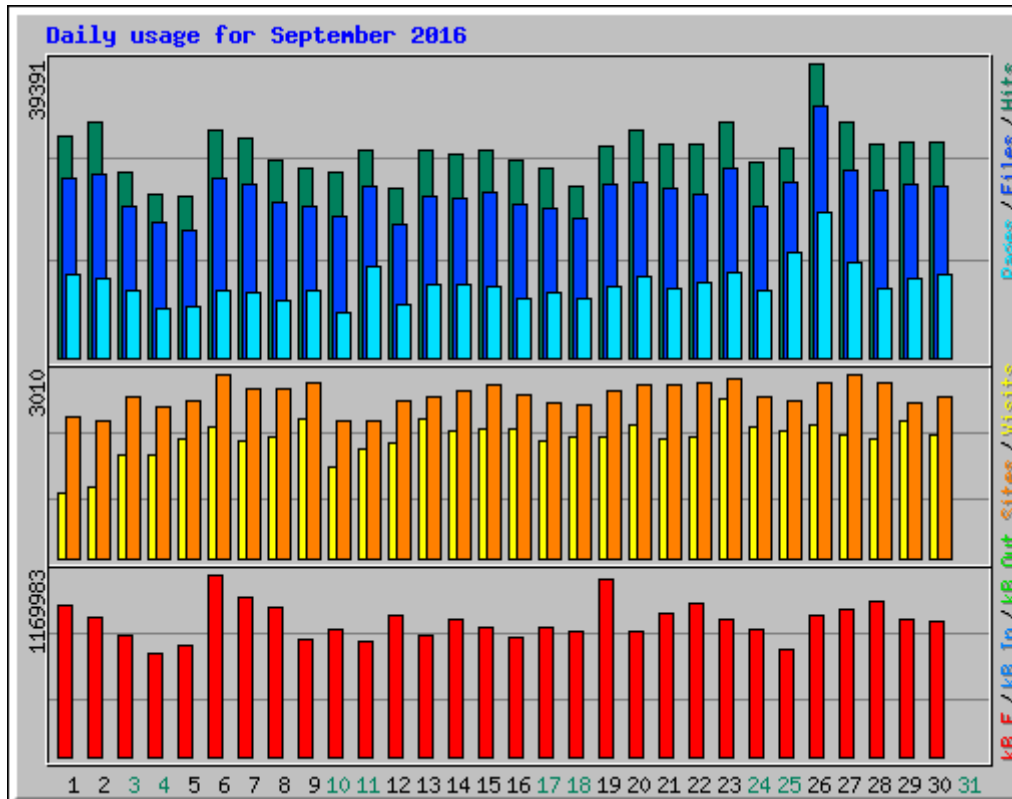

Code 304 - Not Modified	1.72%	14314
Code 400 - Bad Request	0.00%	14
Code 401 - Unauthorized	0.00%	5
Code 403 - Forbidden	11.00%	91468
Code 404 - Not Found	6.62%	55089
Code 405 - Method Not Allowed	0.04%	374
Code 500 - Internal Server Error	0.01%	110

Daily Statistics for September 2016																	
Day	Hits		Files		Pages		Visits		Sites		kB F		kB In		kB Out		
	1	29507	3.55%	24030	3.63%	11171	3.79%	1073	1.84%	2320	4.40%	973871	3.73%	0	0.00%	0	0.00%
2	31371	3.77%	24582	3.71%	10476	3.56%	1173	2.01%	2231	4.23%	895272	3.43%	0	0.00%	0	0.00%	
3	24788	2.98%	20108	3.03%	8990	3.05%	1683	2.88%	2632	4.99%	774905	2.97%	0	0.00%	0	0.00%