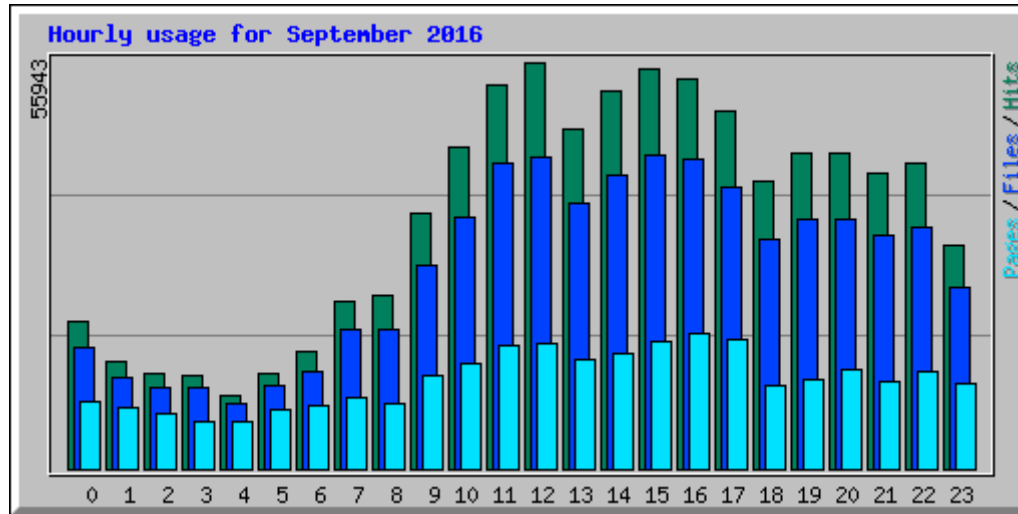

Hourly Statistics for September 2016																		
Hour	Hits			Files			Pages			kB F		kB In		kB Out				
	Avg	Total	%	Avg	Total	%	Avg	Total	%	Avg	Total	Avg	Total	Avg	Total			
0	675	20273	2.44%	555	16671	2.52%	310	9321	3.16%	20614	618427	2.37%	0	0	0.00%	0	0	0.00%
1	490	14721	1.77%	416	12480	1.88%	280	8427	2.86%	17380	521406	2.00%	0	0	0.00%	0	0	0.00%
2	431	12954	1.56%	368	11068	1.67%	253	7610	2.58%	12123	363697	1.39%	0	0	0.00%	0	0	0.00%
3	424	12722	1.53%	373	11209	1.69%	218	6547	2.22%	18206	546183	2.09%	0	0	0.00%	0	0	0.00%
4	336	10096	1.21%	294	8847	1.33%	218	6566	2.23%	11000	329994	1.26%	0	0	0.00%	0	0	0.00%
5	439	13174	1.58%	383	11493	1.73%	268	8053	2.73%	13606	408165	1.56%	0	0	0.00%	0	0	0.00%
6	536	16089	1.93%	449	13485	2.03%	285	8573	2.91%	16031	480935	1.84%	0	0	0.00%	0	0	0.00%
7	769	23078	2.77%	640	19229	2.90%	325	9750	3.31%	21924	657733	2.52%	0	0	0.00%	0	0	0.00%
8	791	23758	2.86%	642	19265	2.91%	299	8980	3.05%	23356	700684	2.68%	0	0	0.00%	0	0	0.00%
9	1170	35104	4.22%	932	27989	4.22%	428	12854	4.36%	29719	891579	3.41%	0	0	0.00%	0	0	0.00%
10	1475	44277	5.32%	1156	34681	5.23%	480	14408	4.89%	47433	1422990	5.45%	0	0	0.00%	0	0	0.00%
11	1762	52875	6.36%	1396	41906	6.32%	568	17054	5.79%	49349	1480481	5.67%	0	0	0.00%	0	0	0.00%
12	1864	55943	6.73%	1431	42959	6.48%	578	17345	5.89%	56355	1690652	6.47%	0	0	0.00%	0	0	0.00%
13	1559	46798	5.63%	1215	36470	5.50%	504	15146	5.14%	58769	1763063	6.75%	0	0	0.00%	0	0	0.00%
14	1735	52061	6.26%	1349	40499	6.11%	527	15822	5.37%	53950	1618488	6.20%	0	0	0.00%	0	0	0.00%
15	1835	55060	6.62%	1433	42994	6.49%	582	17477	5.93%	58026	1740771	6.67%	0	0	0.00%	0	0	0.00%
16	1785	53551	6.44%	1416	42500	6.41%	619	18577	6.31%	59127	1773813	6.79%	0	0	0.00%	0	0	0.00%
17	1635	49059	5.90%	1291	38743	5.85%	596	17888	6.07%	51335	1540037	5.90%	0	0	0.00%	0	0	0.00%