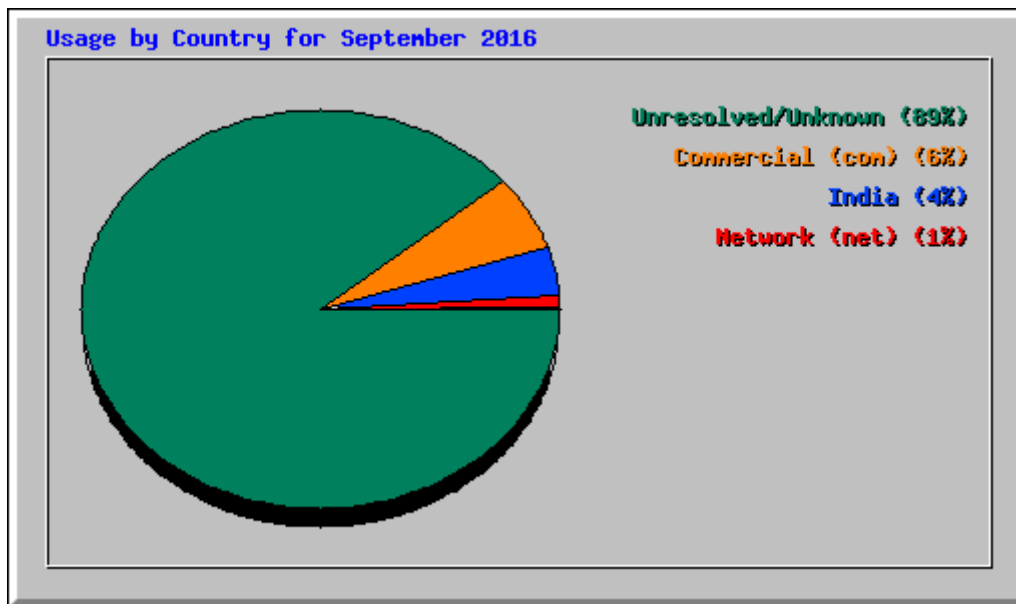

Top 30 of 55 Total Countries

#	Hits		Files		kB F		kB In	kB Out	Country
1	736480	88.54%	609430	91.95%	25529049	97.75%	0	0	Unresolved/Unknown
2	49330	5.93%	38948	5.88%	278070	1.06%	0	0	Commercial (com)
3	30276	3.64%	10745	1.62%	190673	0.73%	0	0	India
4	7617	0.92%	2282	0.34%	62449	0.24%	0	0	Network (net)
5	5790	0.70%	5790	0.87%	35170	0.13%	0	0	European Union
6	793	0.10%	314	0.05%	1690	0.01%	0	0	Netherlands
7	211	0.03%	99	0.01%	613	0.00%	0	0	Non-Profit (org)
8	156	0.02%	39	0.01%	2129	0.01%	0	0	Pakistan
9	132	0.02%	22	0.00%	535	0.00%	0	0	Russian Federation
10	117	0.01%	37	0.01%	5593	0.02%	0	0	United Arab Emirates
11	98	0.01%	29	0.00%	760	0.00%	0	0	Germany
12	93	0.01%	20	0.00%	151	0.00%	0	0	Canada
13	78	0.01%	28	0.00%	2039	0.01%	0	0	Singapore
14	73	0.01%	29	0.00%	701	0.00%	0	0	Australia
15	58	0.01%	34	0.01%	1128	0.00%	0	0	China
16	44	0.01%	18	0.00%	56	0.00%	0	0	Norway
17	42	0.01%	8	0.00%	73	0.00%	0	0	Oman