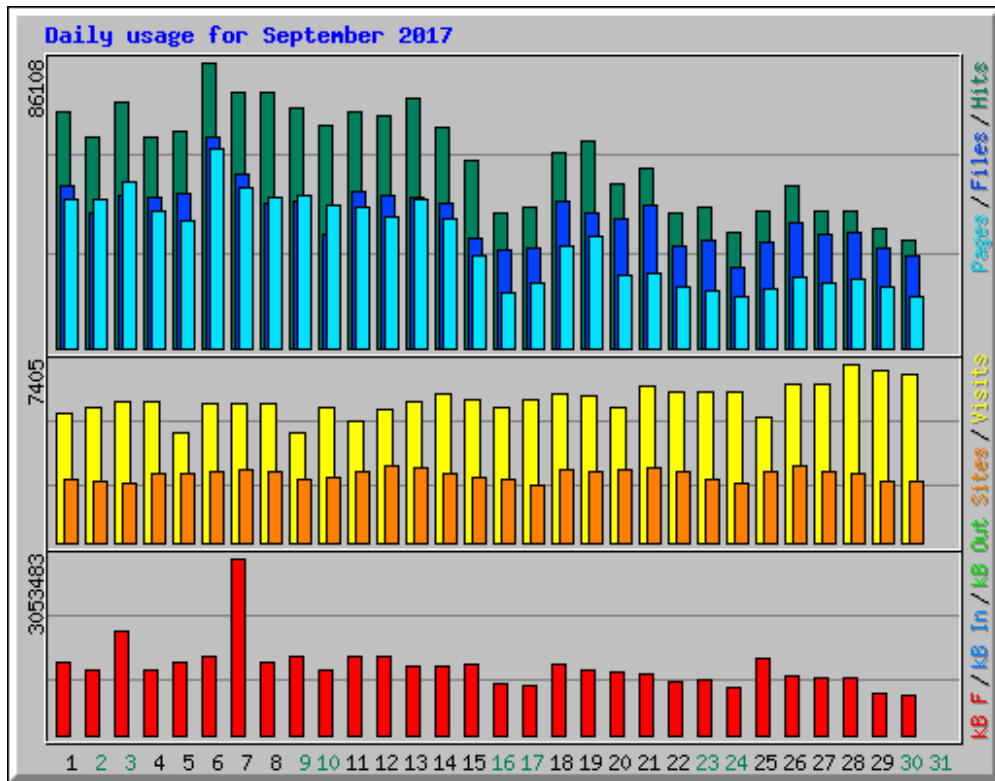

Usage statistics for frlht

Summary Period: September 2017

Generated 09-Oct-2017 06:08 IST

[\[Daily Statistics\]](#) [\[Hourly Statistics\]](#) [\[URLs\]](#) [\[Entry\]](#) [\[Exit\]](#) [\[Sites\]](#) [\[Search\]](#) [\[Users\]](#) [\[Countries\]](#)

Monthly Statistics for September 2017		
Total Hits	1721523	
Total Files	1193251	
Total Pages	963567	
Total Visits	176433	
Total kB Files	35760664	
Total kB In	0	
Total kB Out	0	
Total Unique Sites	53513	
Total Unique URLs	278426	
Total Unique Usernames	1	
	Avg	Max
Hits per Hour	2391	6478
Hits per Day	57384	86108
Files per Day	39775	63534
Pages per Day	32118	59767
Sites per Day	1783	3198
Visits per Day	5881	7405
kB Files per Day	1192022	3053483
kB In per Day	0	0
kB Out per Day	0	0
Hits by Response Code		
Code 200 - OK	69.31%	1193251
Code 206 - Partial Content	0.29%	5038
Code 301 - Moved Permanently	0.03%	463
Code 302 - Found	0.17%	2874
Code 303 - See Other	0.02%	291
Code 304 - Not Modified	1.01%	17331
Code 307 - Moved Temporarily	27.31%	470167
Code 400 - Bad Request	0.26%	4469
Code 401 - Unauthorized	0.00%	22
Code 403 - Forbidden	1.19%	20562
Code 404 - Not Found	0.40%	6921
Code 405 - Method Not Allowed	0.00%	75
Code 500 - Internal Server Error	0.00%	59