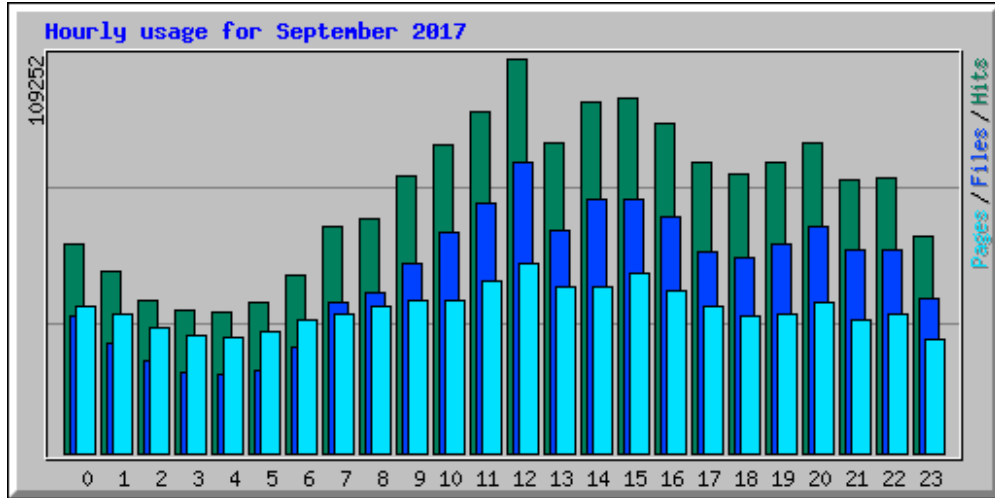

25	41017	2.38%	32061	2.69%	17588	1.83%	5159	2.92%	2965	5.54%	1338092	3.74%	0	0.00%	0	0.00%
26	48627	2.82%	37583	3.15%	21270	2.21%	6524	3.70%	3162	5.91%	1019643	2.85%	0	0.00%	0	0.00%
27	41030	2.38%	34548	2.90%	19461	2.02%	6550	3.71%	2910	5.44%	978970	2.74%	0	0.00%	0	0.00%
28	41039	2.38%	35088	2.94%	20533	2.13%	7405	4.20%	2865	5.35%	1005563	2.81%	0	0.00%	0	0.00%
29	35897	2.09%	30449	2.55%	18367	1.91%	7099	4.02%	2570	4.80%	737709	2.06%	0	0.00%	0	0.00%
30	32284	1.88%	27560	2.31%	15401	1.60%	6993	3.96%	2501	4.67%	679037	1.90%	0	0.00%	0	0.00%

Hourly Statistics for September 2017																		
Hour	Hits			Files			Pages			kB F		kB In		kB Out				
	Avg	Total		Avg	Total		Avg	Total		Avg	Total	Avg	Total	Avg	Total			
0	1922	57663	3.35%	1263	37918	3.18%	1348	40445	4.20%	32413	972400	2.72%	0	0	0.00%	0	0	0.00%
1	1675	50265	2.92%	1006	30208	2.53%	1279	38372	3.98%	26497	794907	2.22%	0	0	0.00%	0	0	0.00%
2	1417	42515	2.47%	853	25591	2.14%	1150	34516	3.58%	42424	1272709	3.56%	0	0	0.00%	0	0	0.00%
3	1310	39327	2.28%	741	22233	1.86%	1081	32431	3.37%	25894	776822	2.17%	0	0	0.00%	0	0	0.00%
4	1306	39180	2.28%	723	21712	1.82%	1069	32097	3.33%	18028	540838	1.51%	0	0	0.00%	0	0	0.00%
5	1385	41578	2.42%	768	23065	1.93%	1113	33417	3.47%	19909	597267	1.67%	0	0	0.00%	0	0	0.00%
6	1646	49394	2.87%	983	29491	2.47%	1236	37086	3.85%	23422	702650	1.96%	0	0	0.00%	0	0	0.00%
7	2090	62718	3.64%	1395	41875	3.51%	1279	38389	3.98%	35186	1055583	2.95%	0	0	0.00%	0	0	0.00%
8	2166	65007	3.78%	1471	44132	3.70%	1352	40585	4.21%	75241	2257229	6.31%	0	0	0.00%	0	0	0.00%
9	2550	76501	4.44%	1758	52740	4.42%	1399	41983	4.36%	62523	1875694	5.25%	0	0	0.00%	0	0	0.00%
10	2839	85196	4.95%	2036	61097	5.12%	1402	42088	4.37%	67854	2035623	5.69%	0	0	0.00%	0	0	0.00%
11	3152	94565	5.49%	2302	69075	5.79%	1590	47710	4.95%	61249	1837470	5.14%	0	0	0.00%	0	0	0.00%
12	3641	109252	6.35%	2685	80562	6.75%	1753	52612	5.46%	69917	2097524	5.87%	0	0	0.00%	0	0	0.00%
13	2867	86028	5.00%	2057	61734	5.17%	1532	45967	4.77%	57667	1730003	4.84%	0	0	0.00%	0	0	0.00%
14	3242	97289	5.65%	2343	70296	5.89%	1538	46152	4.79%	66807	2004210	5.60%	0	0	0.00%	0	0	0.00%
15	3267	98024	5.69%	2349	70490	5.91%	1654	49631	5.15%	63793	1913790	5.35%	0	0	0.00%	0	0	0.00%
16	3042	91276	5.30%	2179	65392	5.48%	1498	44964	4.67%	64358	1930739	5.40%	0	0	0.00%	0	0	0.00%
17	2679	80398	4.67%	1863	55903	4.68%	1354	40629	4.22%	59037	1771097	4.95%	0	0	0.00%	0	0	0.00%
18	2578	77369	4.49%	1808	54252	4.55%	1266	37980	3.94%	58063	1741878	4.87%	0	0	0.00%	0	0	0.00%
19	2685	80572	4.68%	1935	58056	4.87%	1276	38293	3.97%	54464	1633933	4.57%	0	0	0.00%	0	0	0.00%
20	2859	85794	4.98%	2081	62449	5.23%	1392	41774	4.34%	58180	1745386	4.88%	0	0	0.00%	0	0	0.00%
21	2511	75349	4.38%	1875	56257	4.71%	1222	36688	3.81%	54910	1647296	4.61%	0	0	0.00%	0	0	0.00%
22	2544	76347	4.43%	1872	56178	4.71%	1279	38396	3.98%	50088	1502627	4.20%	0	0	0.00%	0	0	0.00%
23	1997	59916	3.48%	1418	42545	3.57%	1045	31362	3.25%	44100	1322990	3.70%	0	0	0.00%	0	0	0.00%