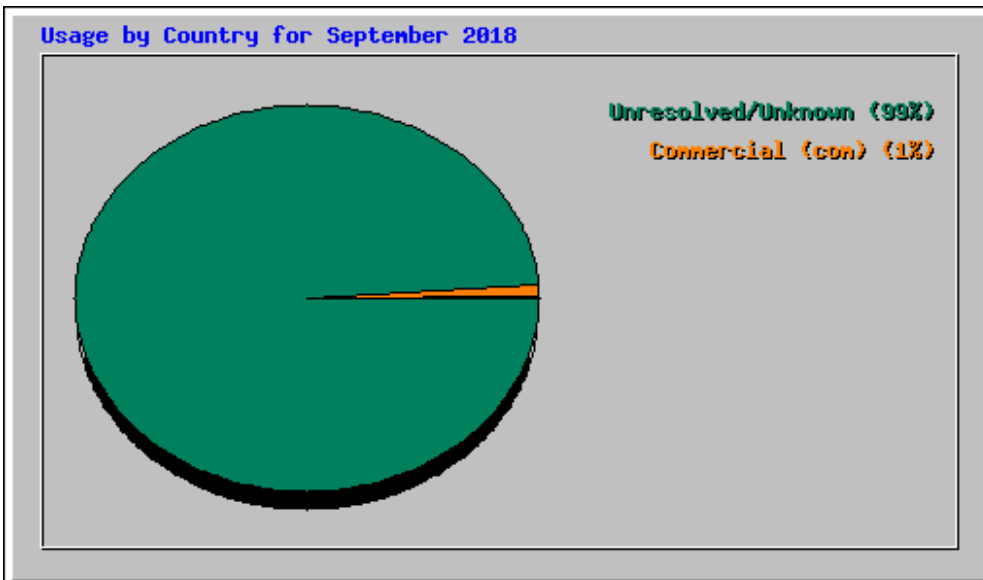

Top 10 of 60740 Total Sites By kB F													
#	Hits		Files		kB F		kB In		kB Out		Visits		Hostname
1	144943	7.68%	125385	8.22%	3512581	9.41%	0	0.00%	0	0.00%	14	0.01%	66.249.79.110
2	43985	2.33%	41889	2.75%	665393	1.78%	0	0.00%	0	0.00%	205	0.13%	64.233.173.175
3	43939	2.33%	41826	2.74%	662569	1.78%	0	0.00%	0	0.00%	200	0.12%	64.233.173.177
4	43354	2.30%	41350	2.71%	657550	1.76%	0	0.00%	0	0.00%	215	0.13%	64.233.173.179
5	19974	1.06%	16869	1.11%	524194	1.40%	0	0.00%	0	0.00%	13	0.01%	66.249.79.14
6	20348	1.08%	17300	1.13%	488064	1.31%	0	0.00%	0	0.00%	5	0.00%	66.249.79.112
7	8997	0.48%	8929	0.59%	469928	1.26%	0	0.00%	0	0.00%	3	0.00%	95.216.2.44
8	510	0.03%	510	0.03%	361130	0.97%	0	0.00%	0	0.00%	5	0.00%	188.165.218.133
9	9873	0.52%	8451	0.55%	347311	0.93%	0	0.00%	0	0.00%	4	0.00%	66.249.79.52
10	12257	0.65%	12257	0.80%	319399	0.86%	0	0.00%	0	0.00%	2	0.00%	91.235.136.125