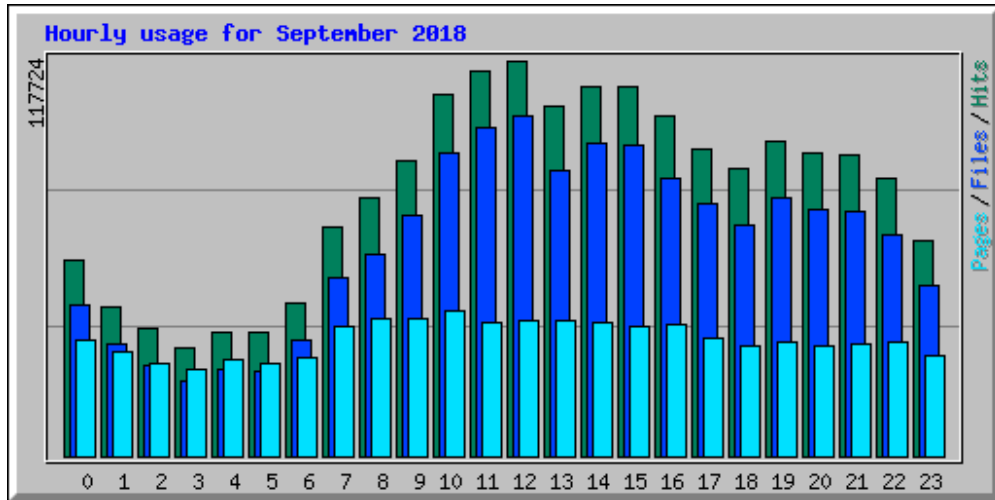

25	59003	3.13%	49373	3.24%	21383	2.56%	5701	3.50%	3491	5.75%	1380640	3.70%	0	0.00%	0	0.00%
26	58265	3.09%	46574	3.05%	22069	2.64%	6557	4.03%	3488	5.74%	1084866	2.91%	0	0.00%	0	0.00%
27	60706	3.22%	49010	3.21%	24777	2.96%	7294	4.48%	3448	5.68%	1069530	2.87%	0	0.00%	0	0.00%
28	67204	3.56%	55457	3.64%	33138	3.96%	6755	4.15%	3218	5.30%	1083712	2.90%	0	0.00%	0	0.00%
29	59740	3.16%	48039	3.15%	28578	3.42%	3457	2.12%	2838	4.67%	1186607	3.18%	0	0.00%	0	0.00%
30	45675	2.42%	38190	2.50%	17427	2.08%	1571	0.97%	2154	3.55%	981876	2.63%	0	0.00%	0	0.00%

Hourly Statistics for September 2018																	
Hour	Hits			Files			Pages			kB F			kB In		kB Out		
	Avg	Total		Avg	Total		Avg	Total		Avg	Total		Avg	Total		Total	
0	1938	58160	3.08%	1488	44661	2.93%	1143	34292	4.10%	40490	1214686	3.25%	0	0	0.00%	0	0.00%
1	1483	44506	2.36%	1112	33364	2.19%	1033	31011	3.71%	29989	899676	2.41%	0	0	0.00%	0	0.00%
2	1270	38123	2.02%	905	27155	1.78%	926	27807	3.33%	25315	759456	2.03%	0	0	0.00%	0	0.00%
3	1081	32433	1.72%	752	22560	1.48%	852	25588	3.06%	18980	569402	1.53%	0	0	0.00%	0	0.00%
4	1230	36907	1.95%	868	26062	1.71%	959	28788	3.44%	25242	757251	2.03%	0	0	0.00%	0	0.00%
5	1221	36635	1.94%	843	25308	1.66%	912	27388	3.28%	22358	670753	1.80%	0	0	0.00%	0	0.00%
6	1525	45763	2.42%	1140	34228	2.24%	967	29028	3.47%	31937	958111	2.57%	0	0	0.00%	0	0.00%
7	2274	68230	3.61%	1776	53306	3.50%	1294	38831	4.65%	41046	1231373	3.30%	0	0	0.00%	0	0.00%
8	2555	76656	4.06%	1996	59903	3.93%	1363	40893	4.89%	55434	1663029	4.46%	0	0	0.00%	0	0.00%
9	2937	88134	4.67%	2382	71475	4.69%	1354	40631	4.86%	51586	1547577	4.15%	0	0	0.00%	0	0.00%
10	3586	107582	5.70%	3003	90097	5.91%	1431	42932	5.14%	65700	1970991	5.28%	0	0	0.00%	0	0.00%
11	3816	114485	6.06%	3254	97635	6.40%	1333	40013	4.79%	75712	2271360	6.09%	0	0	0.00%	0	0.00%
12	3924	117724	6.24%	3365	100970	6.62%	1337	40131	4.80%	79957	2398719	6.43%	0	0	0.00%	0	0.00%
13	3463	103908	5.50%	2840	85201	5.59%	1345	40363	4.83%	71314	2139423	5.73%	0	0	0.00%	0	0.00%
14	3669	110081	5.83%	3111	93332	6.12%	1319	39596	4.74%	74624	2238713	6.00%	0	0	0.00%	0	0.00%
15	3672	110160	5.83%	3088	92646	6.08%	1284	38547	4.61%	73956	2218667	5.94%	0	0	0.00%	0	0.00%
16	3375	101260	5.36%	2751	82530	5.41%	1303	39109	4.68%	65684	1970509	5.28%	0	0	0.00%	0	0.00%
17	3053	91612	4.85%	2508	75251	4.94%	1166	34988	4.19%	67775	2033237	5.45%	0	0	0.00%	0	0.00%
18	2847	85431	4.53%	2299	68984	4.52%	1096	32903	3.94%	60493	1814804	4.86%	0	0	0.00%	0	0.00%
19	3126	93790	4.97%	2563	76897	5.04%	1121	33637	4.02%	63159	1894765	5.08%	0	0	0.00%	0	0.00%
20	3008	90242	4.78%	2446	73390	4.81%	1087	32626	3.90%	55137	1654102	4.43%	0	0	0.00%	0	0.00%
21	2980	89406	4.74%	2427	72819	4.78%	1104	33141	3.96%	58140	1744194	4.67%	0	0	0.00%	0	0.00%
22	2762	82880	4.39%	2203	66110	4.34%	1135	34051	4.07%	50757	1522702	4.08%	0	0	0.00%	0	0.00%
23	2128	63846	3.38%	1693	50816	3.33%	988	29650	3.55%	39312	1179356	3.16%	0	0	0.00%	0	0.00%