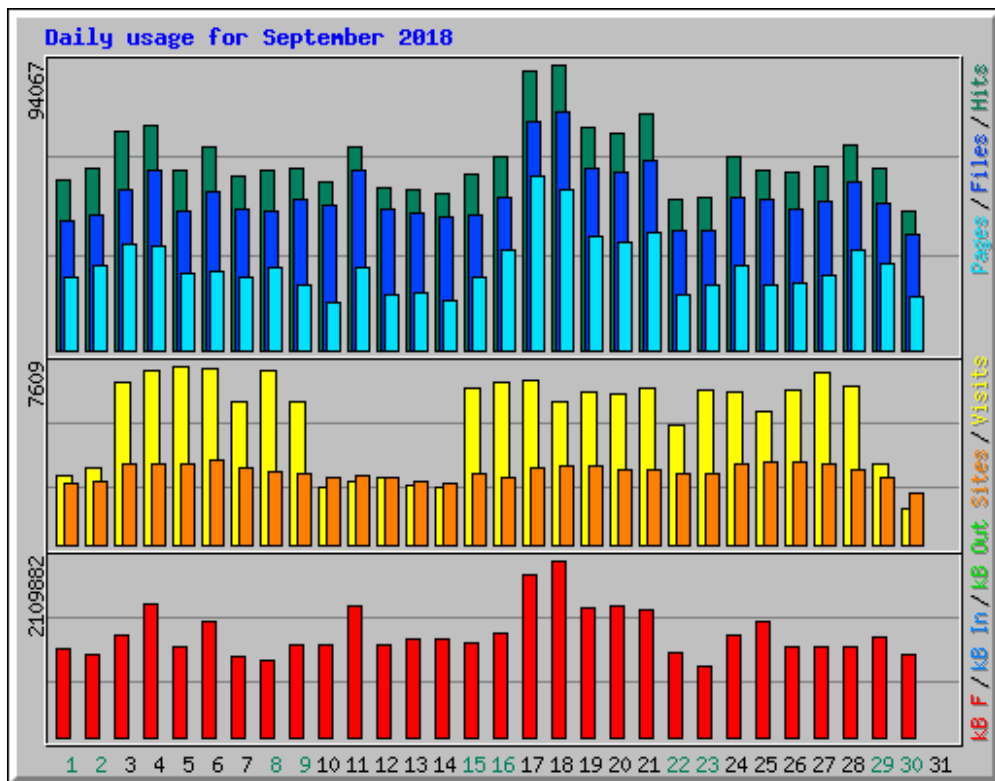

Usage statistics for frlht

Summary Period: September 2018

Generated 19-Nov-2018 06:11 IST

[\[Daily Statistics\]](#) [\[Hourly Statistics\]](#) [\[URLs\]](#) [\[Entry\]](#) [\[Exit\]](#) [\[Sites\]](#) [\[Search\]](#) [\[Countries\]](#)

Monthly Statistics for September 2018		
Total Hits	1887954	
Total Files	1524700	
Total Pages	835944	
Total Visits	162696	
Total kB Files	37322856	
Total kB In	0	
Total kB Out	0	
Total Unique Sites	60740	
Total Unique URLs	128882	
	Avg	Max
Hits per Hour	2622	7062
Hits per Day	62931	94067
Files per Day	50823	78414
Pages per Day	27864	57488
Sites per Day	2024	3577
Visits per Day	5423	7609
kB Files per Day	1244095	2109882
kB In per Day	0	0
kB Out per Day	0	0
Hits by Response Code		
Code 200 - OK	80.76%	1524700
Code 206 - Partial Content	0.23%	4435
Code 301 - Moved Permanently	0.03%	478
Code 302 - Found	2.76%	52105
Code 303 - See Other	0.03%	495
Code 304 - Not Modified	0.75%	14224
Code 307 - Moved Temporarily	11.62%	219315
Code 400 - Bad Request	0.02%	369
Code 401 - Unauthorized	0.00%	20
Code 403 - Forbidden	0.92%	17411
Code 404 - Not Found	2.87%	54151
Code 405 - Method Not Allowed	0.00%	16
Code 500 - Internal Server Error	0.01%	235