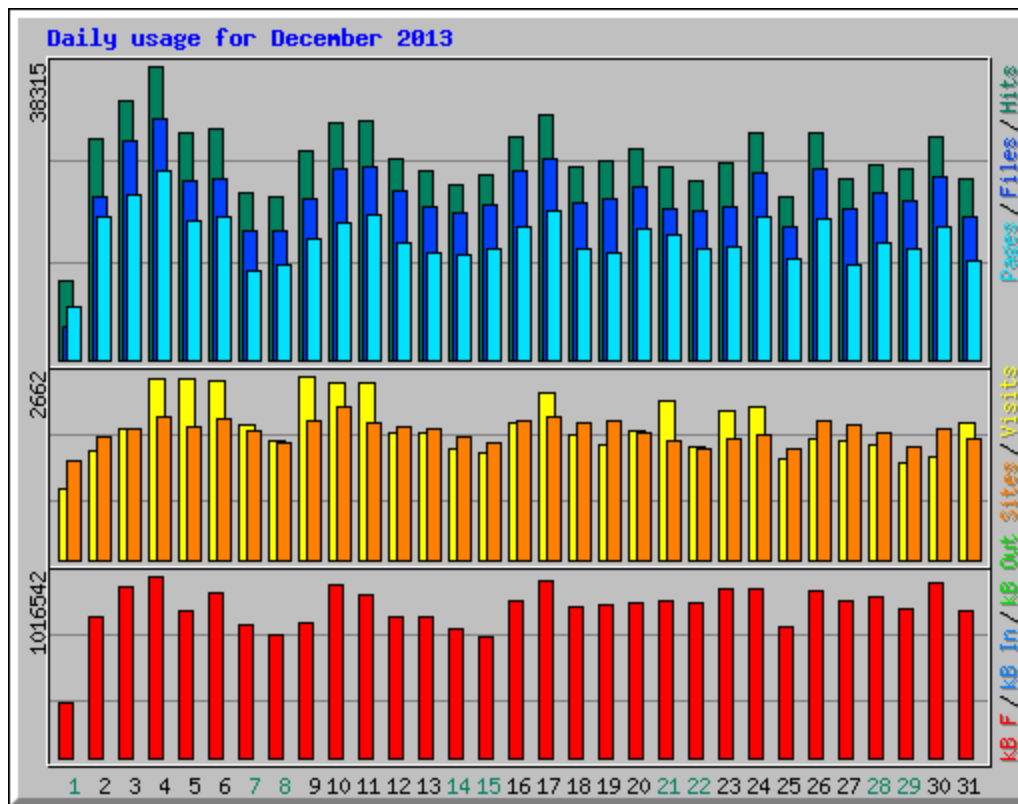

# Usage statistics for frlht

Summary Period: December 2013

Generated 03-Feb-2014 06:00 IST

[\[Daily Statistics\]](#) [\[Hourly Statistics\]](#) [\[URLs\]](#) [\[Entry\]](#) [\[Exit\]](#) [\[Sites\]](#) [\[Search\]](#) [\[Users\]](#) [\[Countries\]](#)

Monthly Statistics for December 2013		
Total Hits	820958	
Total Files	663473	
Total Pages	492406	
Total Visits	59866	
Total kB Files	25981622	
Total kB In	0	
Total kB Out	0	
Total Unique Sites	42465	
Total Unique URLs	4149	
Total Unique Usernames	3	
	Avg	Max
Hits per Hour	1103	3641
Hits per Day	26482	38315
Files per Day	21402	31514
Pages per Day	15884	24532
Sites per Day	1369	2207
Visits per Day	1931	2662
kB Files per Day	838117	1016542
kB In per Day	0	0
kB Out per Day	0	0
Hits by Response Code		
Code 200 - OK	80.82%	663473
Code 206 - Partial Content	1.57%	12901
Code 301 - Moved Permanently	0.01%	106
Code 302 - Found	6.73%	55258
Code 304 - Not Modified	1.93%	15826
Code 401 - Unauthorized	0.00%	39
Code 404 - Not Found	5.75%	47239
Code 405 - Method Not Allowed	0.00%	10
Code 416 - Requested Range Not Satisfiable	0.00%	8
Code 500 - Internal Server Error	3.18%	26097
Code 501 - Not Implemented	0.00%	1