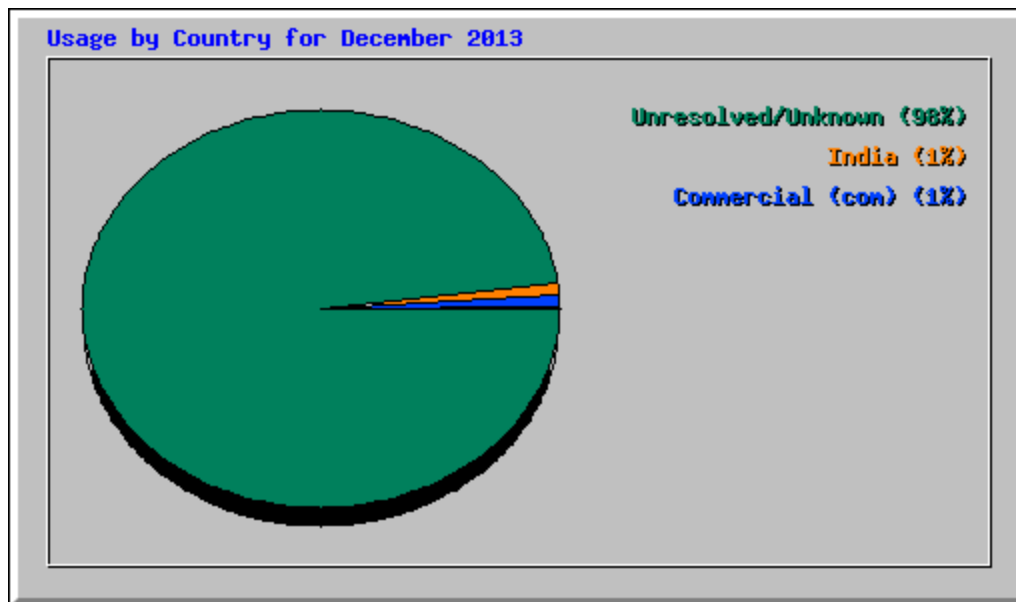

Top 30 of 67 Total Countries											
#	Hits		Files		kB F		kB In		kB Out	Country	
1	802539	97.76%	659847	99.45%	25587875	98.48%	0	0.00%	0	0.00%	Unresolved/Unknown
2	7288	0.89%	6391	0.96%	138776	0.53%	0	0.00%	0	0.00%	India
3	4856	0.59%	4523	0.68%	174047	0.67%	0	0.00%	0	0.00%	Commercial (com)
4	4679	0.57%	4264	0.64%	53474	0.21%	0	0.00%	0	0.00%	Network (net)
5	118	0.01%	105	0.02%	3691	0.01%	0	0.00%	0	0.00%	Germany
6	111	0.01%	97	0.01%	1961	0.01%	0	0.00%	0	0.00%	United Arab Emirates
7	104	0.01%	83	0.01%	392	0.00%	0	0.00%	0	0.00%	Australia
8	95	0.01%	82	0.01%	1249	0.00%	0	0.00%	0	0.00%	Pakistan
9	93	0.01%	52	0.01%	376	0.00%	0	0.00%	0	0.00%	Macedonia
10	91	0.01%	57	0.01%	1720	0.01%	0	0.00%	0	0.00%	Address Routing (arpa)
11	79	0.01%	67	0.01%	478	0.00%	0	0.00%	0	0.00%	Educational (edu)
12	78	0.01%	65	0.01%	1654	0.01%	0	0.00%	0	0.00%	Malaysia
13	47	0.01%	41	0.01%	42	0.00%	0	0.00%	0	0.00%	Romania
14	43	0.01%	31	0.00%	1586	0.01%	0	0.00%	0	0.00%	Indonesia
15	39	0.00%	36	0.01%	140	0.00%	0	0.00%	0	0.00%	Brazil
16	39	0.00%	34	0.01%	963	0.00%	0	0.00%	0	0.00%	Thailand
17	34	0.00%	31	0.00%	364	0.00%	0	0.00%	0	0.00%	Canada
18	33	0.00%	33	0.00%	991	0.00%	0	0.00%	0	0.00%	Nepal
19	33	0.00%	28	0.00%	153	0.00%	0	0.00%	0	0.00%	Taiwan
20	30	0.00%	26	0.00%	503	0.00%	0	0.00%	0	0.00%	France
21	29	0.00%	26	0.00%	623	0.00%	0	0.00%	0	0.00%	Russian Federation
22	29	0.00%	27	0.00%	915	0.00%	0	0.00%	0	0.00%	Singapore
23	27	0.00%	27	0.00%	485	0.00%	0	0.00%	0	0.00%	Japan
24	27	0.00%	26	0.00%	322	0.00%	0	0.00%	0	0.00%	Saudi Arabia
25	26	0.00%	24	0.00%	946	0.00%	0	0.00%	0	0.00%	Italy
26	25	0.00%	20	0.00%	512	0.00%	0	0.00%	0	0.00%	South Africa
27	24	0.00%	22	0.00%	665	0.00%	0	0.00%	0	0.00%	Israel
28	23	0.00%	20	0.00%	570	0.00%	0	0.00%	0	0.00%	Non-Profit (org)