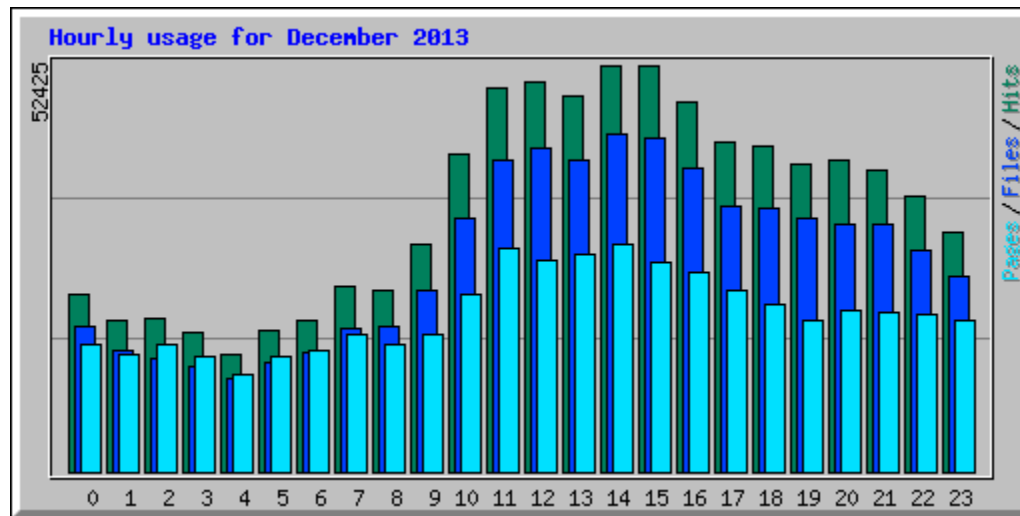

23	25627	3.12%	19933	3.00%	14784	3.00%	2143	3.58%	1751	4.12%	945742	3.64%	0	0.00%	0	0.00%
24	29635	3.61%	24251	3.66%	18574	3.77%	2216	3.70%	1800	4.24%	941334	3.62%	0	0.00%	0	0.00%
25	21172	2.58%	17404	2.62%	13092	2.66%	1450	2.42%	1607	3.78%	728586	2.80%	0	0.00%	0	0.00%
26	29632	3.61%	25002	3.77%	18414	3.74%	1764	2.95%	2007	4.73%	935597	3.60%	0	0.00%	0	0.00%
27	23511	2.86%	19629	2.96%	12483	2.54%	1724	2.88%	1944	4.58%	876818	3.37%	0	0.00%	0	0.00%
28	25468	3.10%	21729	3.28%	15242	3.10%	1667	2.78%	1845	4.34%	903699	3.48%	0	0.00%	0	0.00%
29	24846	3.03%	20705	3.12%	14440	2.93%	1417	2.37%	1640	3.86%	830089	3.19%	0	0.00%	0	0.00%
30	29032	3.54%	23911	3.60%	17249	3.50%	1501	2.51%	1888	4.45%	975204	3.75%	0	0.00%	0	0.00%
31	23483	2.86%	18694	2.82%	12979	2.64%	1977	3.30%	1759	4.14%	817792	3.15%	0	0.00%	0	0.00%

Hourly Statistics for December 2013																
Hour	Hits		Files		Pages		kB F		kB In		kB Out					
	Avg	Total	Avg	Total	Avg	Total	Avg	Total	Avg	Total	Avg	Total				
0	740	22948	2.80%	601	18642	2.81%	527	16363	3.32%	20290	628985	2.42%	0	0.00%	0	0.00%
1	630	19536	2.38%	505	15659	2.36%	487	15101	3.07%	15903	492991	1.90%	0	0.00%	0	0.00%
2	634	19661	2.39%	471	14606	2.20%	531	16477	3.35%	17534	543556	2.09%	0	0.00%	0	0.00%
3	580	18007	2.19%	441	13678	2.06%	478	14839	3.01%	17368	538409	2.07%	0	0.00%	0	0.00%
4	489	15174	1.85%	385	11948	1.80%	406	12589	2.56%	12711	394039	1.52%	0	0.00%	0	0.00%
5	590	18309	2.23%	454	14092	2.12%	482	14952	3.04%	15862	491734	1.89%	0	0.00%	0	0.00%
6	629	19526	2.38%	496	15379	2.32%	503	15606	3.17%	19864	615793	2.37%	0	0.00%	0	0.00%
7	770	23889	2.91%	594	18440	2.78%	570	17692	3.59%	22486	697067	2.68%	0	0.00%	0	0.00%
8	755	23415	2.85%	599	18599	2.80%	530	16447	3.34%	21164	656083	2.53%	0	0.00%	0	0.00%
9	947	29377	3.58%	752	23341	3.52%	569	17661	3.59%	31425	974177	3.75%	0	0.00%	0	0.00%
10	1324	41060	5.00%	1057	32782	4.94%	740	22954	4.66%	41577	1288872	4.96%	0	0.00%	0	0.00%
11	1593	49404	6.02%	1295	40174	6.06%	925	28698	5.83%	54083	1676567	6.45%	0	0.00%	0	0.00%
12	1621	50276	6.12%	1346	41733	6.29%	876	27169	5.52%	50719	1572291	6.05%	0	0.00%	0	0.00%
13	1559	48352	5.89%	1299	40285	6.07%	907	28119	5.71%	46094	1428911	5.50%	0	0.00%	0	0.00%
14	1682	52169	6.35%	1401	43459	6.55%	948	29418	5.97%	50959	1579721	6.08%	0	0.00%	0	0.00%
15	1691	52425	6.39%	1390	43097	6.50%	866	26870	5.46%	58629	1817492	7.00%	0	0.00%	0	0.00%
16	1540	47742	5.82%	1259	39045	5.88%	828	25679	5.22%	49903	1546983	5.95%	0	0.00%	0	0.00%
17	1369	42466	5.17%	1105	34262	5.16%	755	23432	4.76%	47221	1463861	5.63%	0	0.00%	0	0.00%
18	1355	42016	5.12%	1094	33925	5.11%	691	21442	4.35%	46790	1450504	5.58%	0	0.00%	0	0.00%