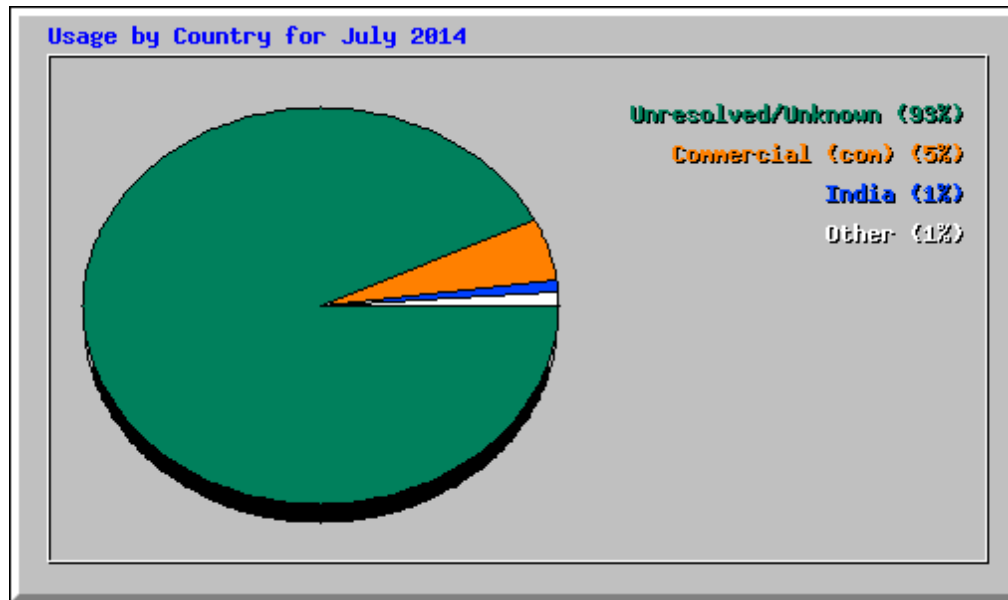

Top 30 of 78 Total Countries											
#	Hits		Files		kB F		kB In		kB Out		Country
1	933303	93.34%	794282	94.19%	27523907	97.06%	0	0.00%	0	0.00%	Unresolved/Unknown
2	51265	5.13%	51000	6.05%	504468	1.78%	0	0.00%	0	0.00%	Commercial (com)
3	9131	0.91%	6953	0.82%	214103	0.76%	0	0.00%	0	0.00%	India
4	4985	0.50%	4567	0.54%	67785	0.24%	0	0.00%	0	0.00%	Network (net)
5	122	0.01%	117	0.01%	1121	0.00%	0	0.00%	0	0.00%	Australia
6	79	0.01%	64	0.01%	487	0.00%	0	0.00%	0	0.00%	Pakistan
7	66	0.01%	51	0.01%	461	0.00%	0	0.00%	0	0.00%	Non-Profit (org)
8	66	0.01%	64	0.01%	1272	0.00%	0	0.00%	0	0.00%	United Arab Emirates
9	66	0.01%	62	0.01%	1068	0.00%	0	0.00%	0	0.00%	Germany
10	59	0.01%	56	0.01%	2950	0.01%	0	0.00%	0	0.00%	Sri Lanka
11	49	0.00%	43	0.01%	1435	0.01%	0	0.00%	0	0.00%	Brazil
12	39	0.00%	35	0.00%	27	0.00%	0	0.00%	0	0.00%	Canada
13	34	0.00%	30	0.00%	894	0.00%	0	0.00%	0	0.00%	Netherlands
14	34	0.00%	27	0.00%	98	0.00%	0	0.00%	0	0.00%	Singapore
15	32	0.00%	29	0.00%	1002	0.00%	0	0.00%	0	0.00%	Japan
16	29	0.00%	22	0.00%	755	0.00%	0	0.00%	0	0.00%	Italy