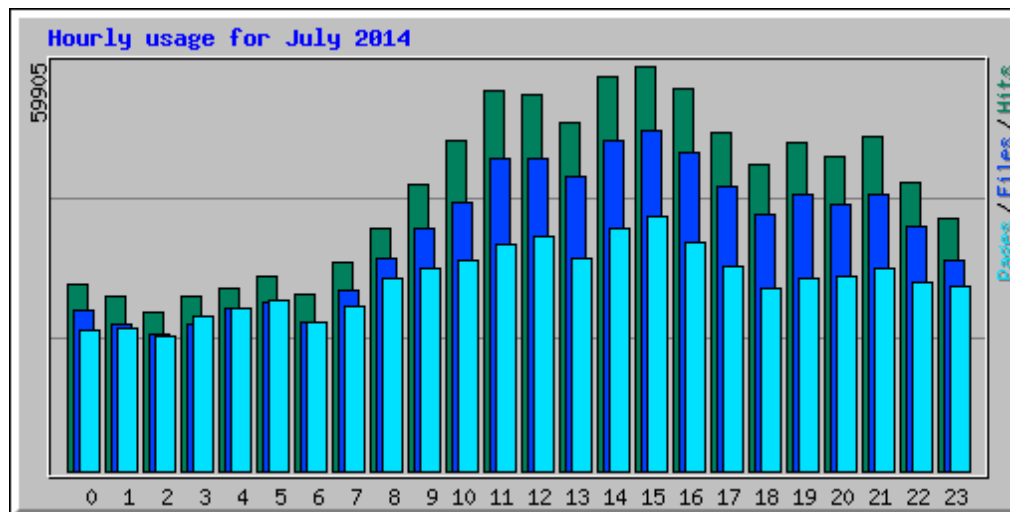

Hourly Statistics for July 2014																		
Hour	Hits			Files			Pages			kB F		kB In		kB Out				
	Avg	Total		Avg	Total		Avg	Total		Avg	Total	Avg	Total	Avg	Total			
0	892	27674	2.77%	761	23612	2.80%	671	20819	3.08%	25328	785170	2.77%	0	0	0.00%	0	0	0.00%
1	834	25862	2.59%	696	21585	2.56%	682	21157	3.13%	23003	713098	2.51%	0	0	0.00%	0	0	0.00%
2	755	23407	2.34%	654	20291	2.41%	643	19936	2.95%	15661	485499	1.71%	0	0	0.00%	0	0	0.00%
3	828	25691	2.57%	698	21658	2.57%	733	22724	3.36%	15686	486280	1.71%	0	0	0.00%	0	0	0.00%
4	873	27093	2.71%	772	23945	2.84%	778	24126	3.56%	17537	543632	1.92%	0	0	0.00%	0	0	0.00%
5	925	28699	2.87%	807	25040	2.97%	809	25108	3.71%	16062	497923	1.76%	0	0	0.00%	0	0	0.00%
6	839	26033	2.60%	712	22093	2.62%	712	22100	3.26%	18720	580305	2.05%	0	0	0.00%	0	0	0.00%
7	993	30812	3.08%	858	26602	3.15%	788	24443	3.61%	24207	750416	2.65%	0	0	0.00%	0	0	0.00%
8	1159	35957	3.60%	1017	31544	3.74%	915	28386	4.19%	28470	882575	3.11%	0	0	0.00%	0	0	0.00%
9	1367	42402	4.24%	1156	35846	4.25%	969	30047	4.44%	35665	1105604	3.90%	0	0	0.00%	0	0	0.00%
10	1574	48799	4.88%	1281	39718	4.71%	1003	31106	4.60%	49035	1520082	5.36%	0	0	0.00%	0	0	0.00%
11	1814	56237	5.62%	1492	46256	5.49%	1078	33447	4.94%	58724	1820445	6.42%	0	0	0.00%	0	0	0.00%
12	1792	55578	5.56%	1493	46286	5.49%	1116	34605	5.11%	57987	1797584	6.34%	0	0	0.00%	0	0	0.00%
13	1661	51520	5.15%	1405	43559	5.17%	1015	31473	4.65%	51754	1604381	5.66%	0	0	0.00%	0	0	0.00%
14	1877	58198	5.82%	1577	48905	5.80%	1159	35952	5.31%	57455	1781095	6.28%	0	0	0.00%	0	0	0.00%
15	1932	59905	5.99%	1626	50422	5.98%	1215	37688	5.57%	54430	1687322	5.95%	0	0	0.00%	0	0	0.00%
16	1823	56539	5.65%	1523	47213	5.60%	1094	33935	5.01%	53870	1669972	5.89%	0	0	0.00%	0	0	0.00%
17	1610	49934	4.99%	1355	42034	4.98%	973	30190	4.46%	50778	1574108	5.55%	0	0	0.00%	0	0	0.00%