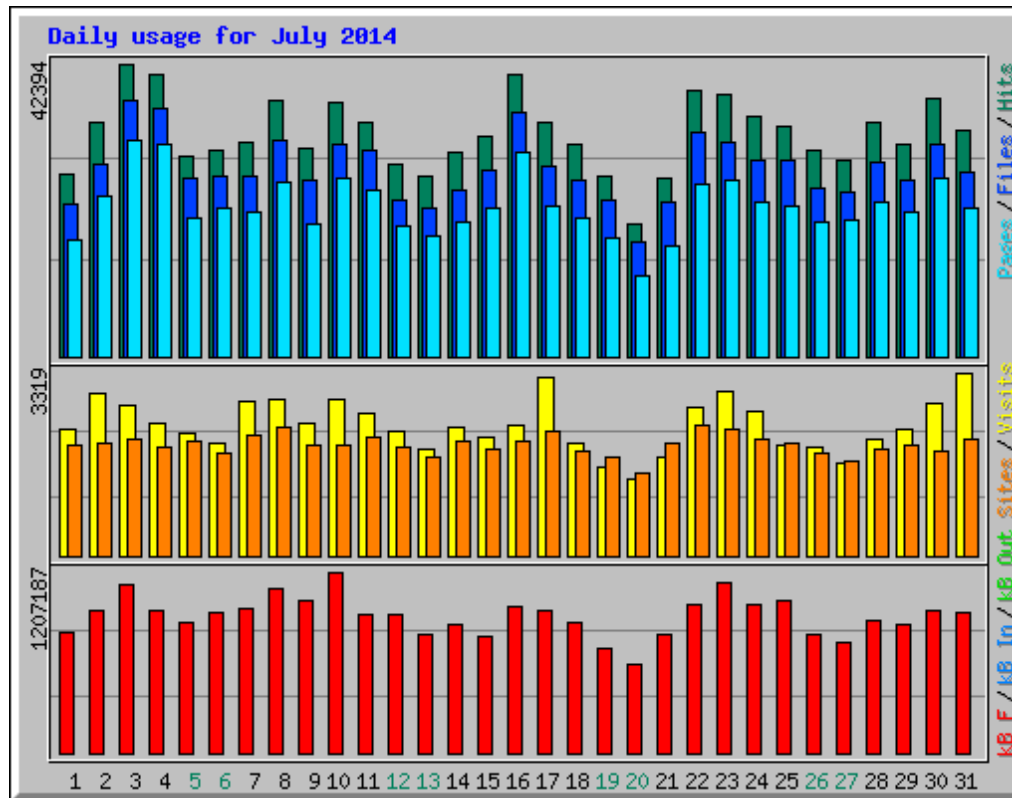

Code 304 - Not Modified	1.59%	15879
Code 401 - Unauthorized	0.00%	2
Code 404 - Not Found	4.42%	44235
Code 405 - Method Not Allowed	0.00%	11
Code 416 - Requested Range Not Satisfiable	0.00%	2
Code 500 - Internal Server Error	2.72%	27211

Daily Statistics for July 2014																
Day	Hits		Files		Pages		Visits		Sites		kB F		kB In	kB Out		
1	26326	2.63%	22189	2.63%	16939	2.50%	2280	3.13%	1988	4.38%	806303	2.84%	0	0.00%	0	0.00%
2	33876	3.39%	27843	3.30%	23233	3.43%	2935	4.02%	2045	4.50%	951887	3.36%	0	0.00%	0	0.00%
3	42394	4.24%	37187	4.41%	31367	4.63%	2722	3.73%	2097	4.62%	1116791	3.94%	0	0.00%	0	0.00%