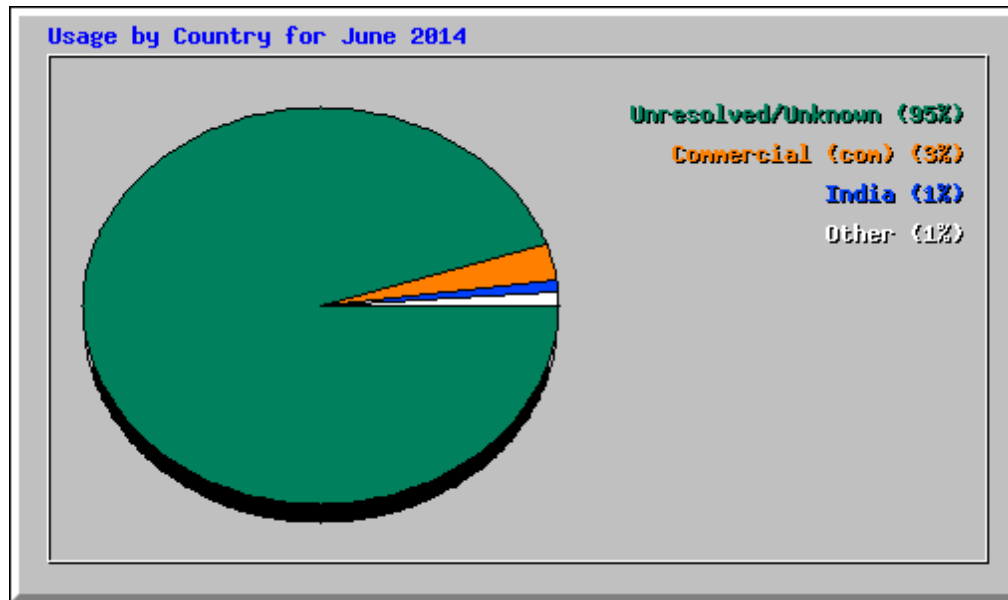

Top 30 of 72 Total Countries											
#	Hits		Files		kB F		kB In	kB Out		Country	
1	784215	95.50%	659027	96.34%	24912003	97.56%	0	0.00%	0	0.00%	Unresolved/Unknown
2	26798	3.26%	26598	3.89%	371028	1.45%	0	0.00%	0	0.00%	Commercial (com)
3	5684	0.69%	4773	0.70%	169352	0.66%	0	0.00%	0	0.00%	India
4	3321	0.40%	3123	0.46%	49247	0.19%	0	0.00%	0	0.00%	Network (net)
5	163	0.02%	136	0.02%	4066	0.02%	0	0.00%	0	0.00%	Pakistan
6	105	0.01%	101	0.01%	388	0.00%	0	0.00%	0	0.00%	Germany
7	85	0.01%	70	0.01%	2044	0.01%	0	0.00%	0	0.00%	United Arab Emirates
8	78	0.01%	69	0.01%	1870	0.01%	0	0.00%	0	0.00%	Australia
9	49	0.01%	42	0.01%	908	0.00%	0	0.00%	0	0.00%	Canada
10	45	0.01%	43	0.01%	38	0.00%	0	0.00%	0	0.00%	Non-Profit (org)
11	42	0.01%	40	0.01%	2196	0.01%	0	0.00%	0	0.00%	Sri Lanka
12	35	0.00%	28	0.00%	1950	0.01%	0	0.00%	0	0.00%	Singapore
13	30	0.00%	29	0.00%	145	0.00%	0	0.00%	0	0.00%	United Kingdom
14	28	0.00%	24	0.00%	1378	0.01%	0	0.00%	0	0.00%	France
15	27	0.00%	22	0.00%	1812	0.01%	0	0.00%	0	0.00%	Mexico
16	25	0.00%	22	0.00%	19	0.00%	0	0.00%	0	0.00%	Nepal