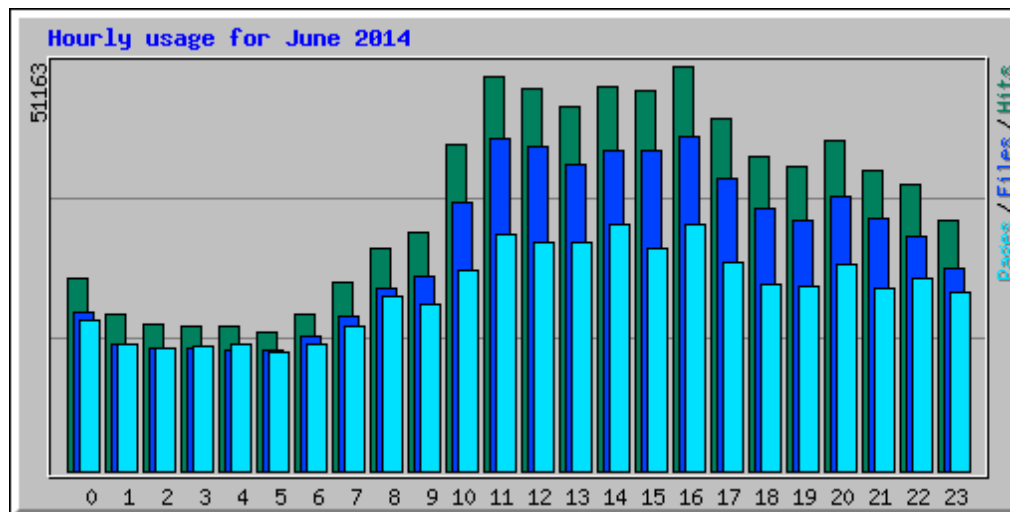

Hourly Statistics for June 2014																		
Hour	Hits			Files			Pages			kB F		kB In		kB Out				
	Avg	Total		Avg	Total		Avg	Total		Avg	Total	Avg	Total	Avg	Total			
0	809	24289	2.96%	666	19992	2.92%	633	19011	3.47%	21423	642683	2.52%	0	0	0.00%	0	0	0.00%
1	655	19669	2.40%	537	16113	2.36%	531	15957	2.92%	19552	586573	2.30%	0	0	0.00%	0	0	0.00%
2	616	18482	2.25%	520	15616	2.28%	518	15542	2.84%	16016	480483	1.88%	0	0	0.00%	0	0	0.00%
3	612	18371	2.24%	513	15393	2.25%	523	15699	2.87%	16202	486062	1.90%	0	0	0.00%	0	0	0.00%
4	606	18186	2.21%	506	15205	2.22%	530	15911	2.91%	18113	543389	2.13%	0	0	0.00%	0	0	0.00%
5	585	17565	2.14%	505	15169	2.22%	500	15000	2.74%	15218	456550	1.79%	0	0	0.00%	0	0	0.00%
6	657	19732	2.40%	569	17092	2.50%	532	15989	2.92%	18579	557385	2.18%	0	0	0.00%	0	0	0.00%
7	796	23887	2.91%	653	19610	2.87%	612	18372	3.36%	19268	578051	2.26%	0	0	0.00%	0	0	0.00%
8	939	28172	3.43%	772	23162	3.39%	734	22026	4.02%	26005	780160	3.06%	0	0	0.00%	0	0	0.00%
9	1003	30118	3.67%	819	24589	3.59%	698	20940	3.83%	30794	923808	3.62%	0	0	0.00%	0	0	0.00%
10	1377	41321	5.03%	1133	34015	4.97%	846	25404	4.64%	44958	1348747	5.28%	0	0	0.00%	0	0	0.00%
11	1656	49683	6.05%	1400	42012	6.14%	999	29971	5.48%	54801	1644040	6.44%	0	0	0.00%	0	0	0.00%
12	1610	48317	5.88%	1369	41076	6.00%	964	28929	5.29%	51603	1548085	6.06%	0	0	0.00%	0	0	0.00%
13	1533	45991	5.60%	1292	38786	5.67%	959	28770	5.26%	49649	1489463	5.83%	0	0	0.00%	0	0	0.00%
14	1613	48402	5.89%	1347	40425	5.91%	1034	31037	5.67%	51987	1559623	6.11%	0	0	0.00%	0	0	0.00%
15	1600	48013	5.85%	1346	40382	5.90%	940	28210	5.15%	51850	1555506	6.09%	0	0	0.00%	0	0	0.00%
16	1705	51163	6.23%	1404	42143	6.16%	1036	31080	5.68%	53656	1609677	6.30%	0	0	0.00%	0	0	0.00%
17	1481	44458	5.41%	1233	37007	5.41%	878	26351	4.81%	47494	1424821	5.58%	0	0	0.00%	0	0	0.00%