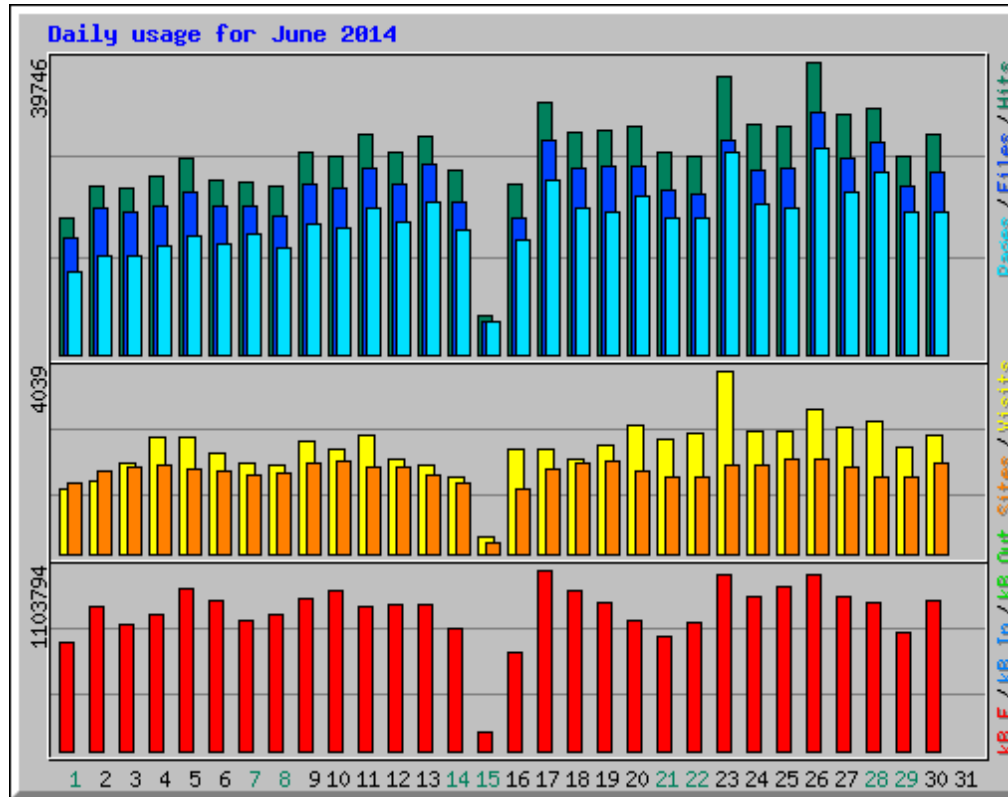

Usage statistics for frlht

Summary Period: June 2014

Generated 13-Nov-2014 06:01 IST

[\[Daily Statistics\]](#) [\[Hourly Statistics\]](#) [\[URLs\]](#) [\[Entry\]](#) [\[Exit\]](#) [\[Sites\]](#) [\[Search\]](#) [\[Users\]](#) [\[Countries\]](#)

Monthly Statistics for June 2014		
Total Hits	821181	
Total Files	684044	
Total Pages	547277	
Total Visits	69650	
Total kB Files	25535391	
Total kB In	0	
Total kB Out	0	
Total Unique Sites	40645	
Total Unique URLs	34076	
Total Unique Usernames	1	
	Avg	Max
Hits per Hour	1140	3565
Hits per Day	27372	39746
Files per Day	22801	32864
Pages per Day	18242	27999
Sites per Day	1354	2065
Visits per Day	2321	4039
kB Files per Day	851180	1103794
kB In per Day	0	0
kB Out per Day	0	0
Hits by Response Code		
Code 200 - OK	83.30%	684044
Code 206 - Partial Content	1.28%	10513
Code 301 - Moved Permanently	0.00%	16
Code 302 - Found	6.51%	53456

Daily Statistics for June 2014																
Day	Hits		Files		Pages		Visits		Sites		kB F		kB In		kB Out	
1	18495	2.25%	15735	2.30%	11274	2.06%	1407	2.02%	1563	3.85%	661816	2.59%	0	0.00%	0	0.00%
2	22830	2.78%	19777	2.89%	13432	2.45%	1624	2.33%	1826	4.49%	874841	3.43%	0	0.00%	0	0.00%